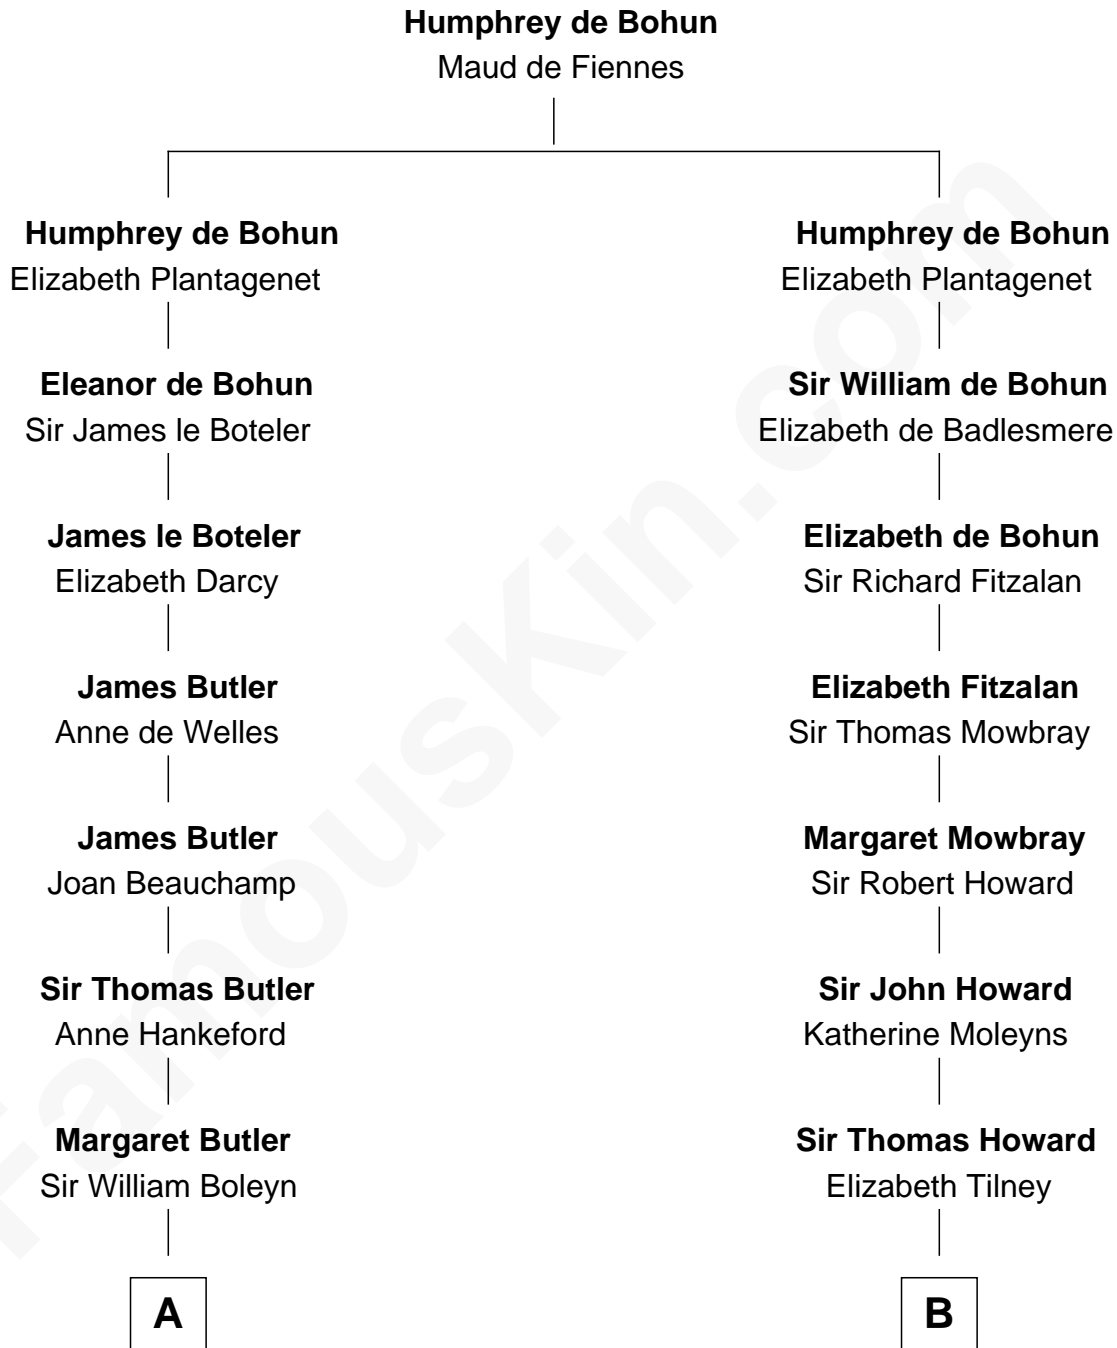

## Relationship Chart of

### Princess Diana

Princess of Wales

18th cousin 3 times removed of

**Francis Scott Key**  
 Author of "The Star Spangled Banner"

**C**

**Frederick Spencer**

Adelaide Horatia Elizabeth Seymour

**Charles Robert Spencer**

Margaret Baring

**Albert Edward John Spencer**

Cynthia Elinor Beatrix Hamilton

**Edward John Spencer**

Frances Ruth Burke Roche

**Princess Diana**

*Princess of Wales*

**D**