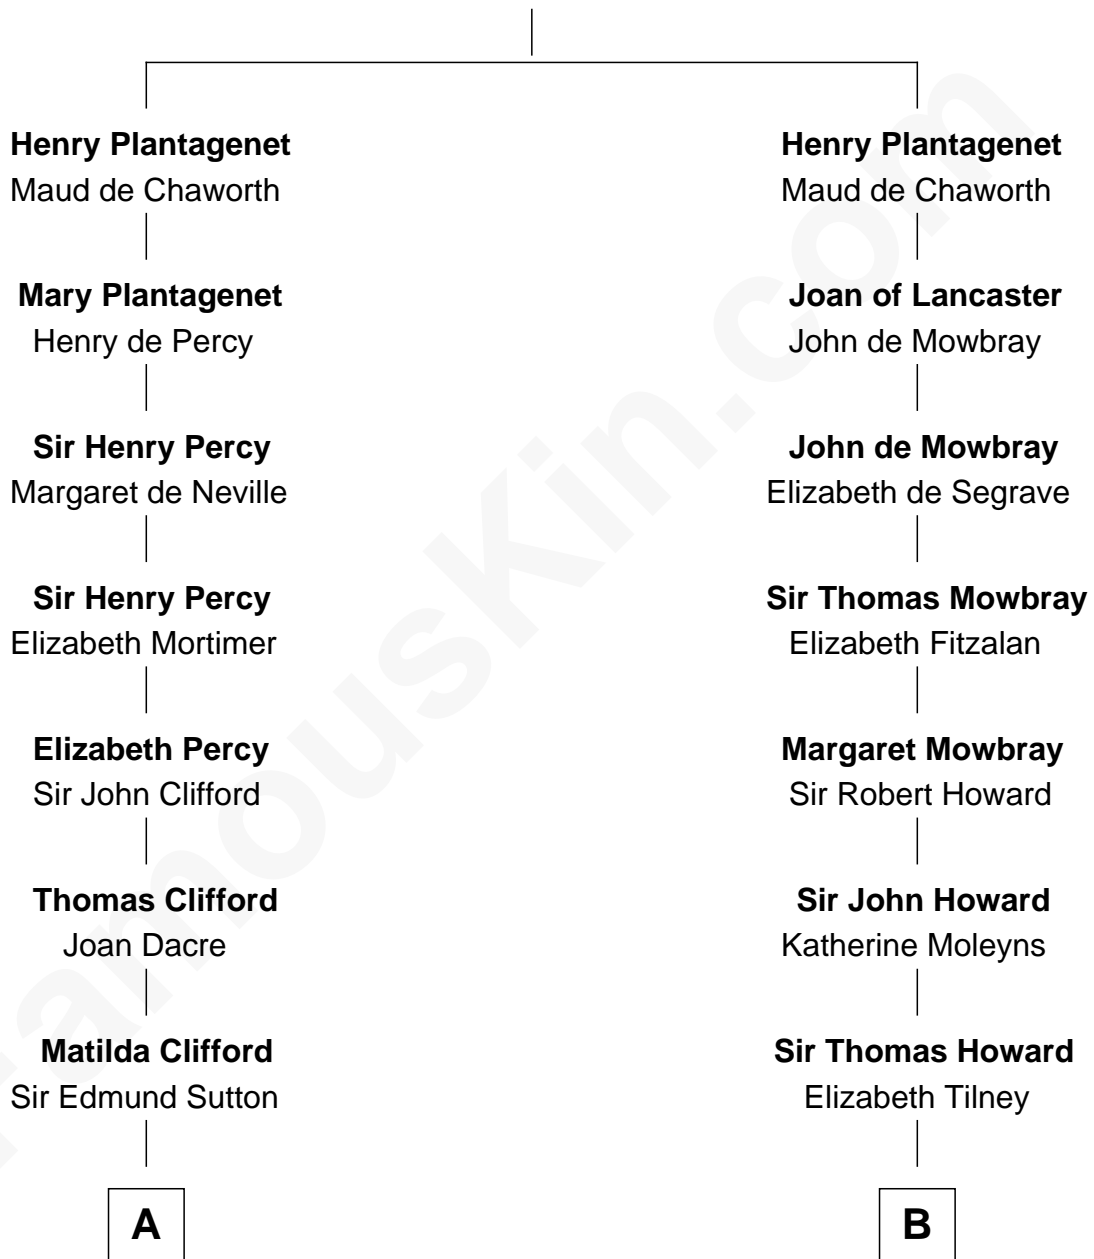

FamousKin.com
Relationship Chart of
Princess Diana
Princess of Wales

18th cousin 2 times removed of

Francis Scott Key
Author of "The Star Spangled Banner"

Edmund Plantagenet
 Blanche of Artois

FamousKin.com