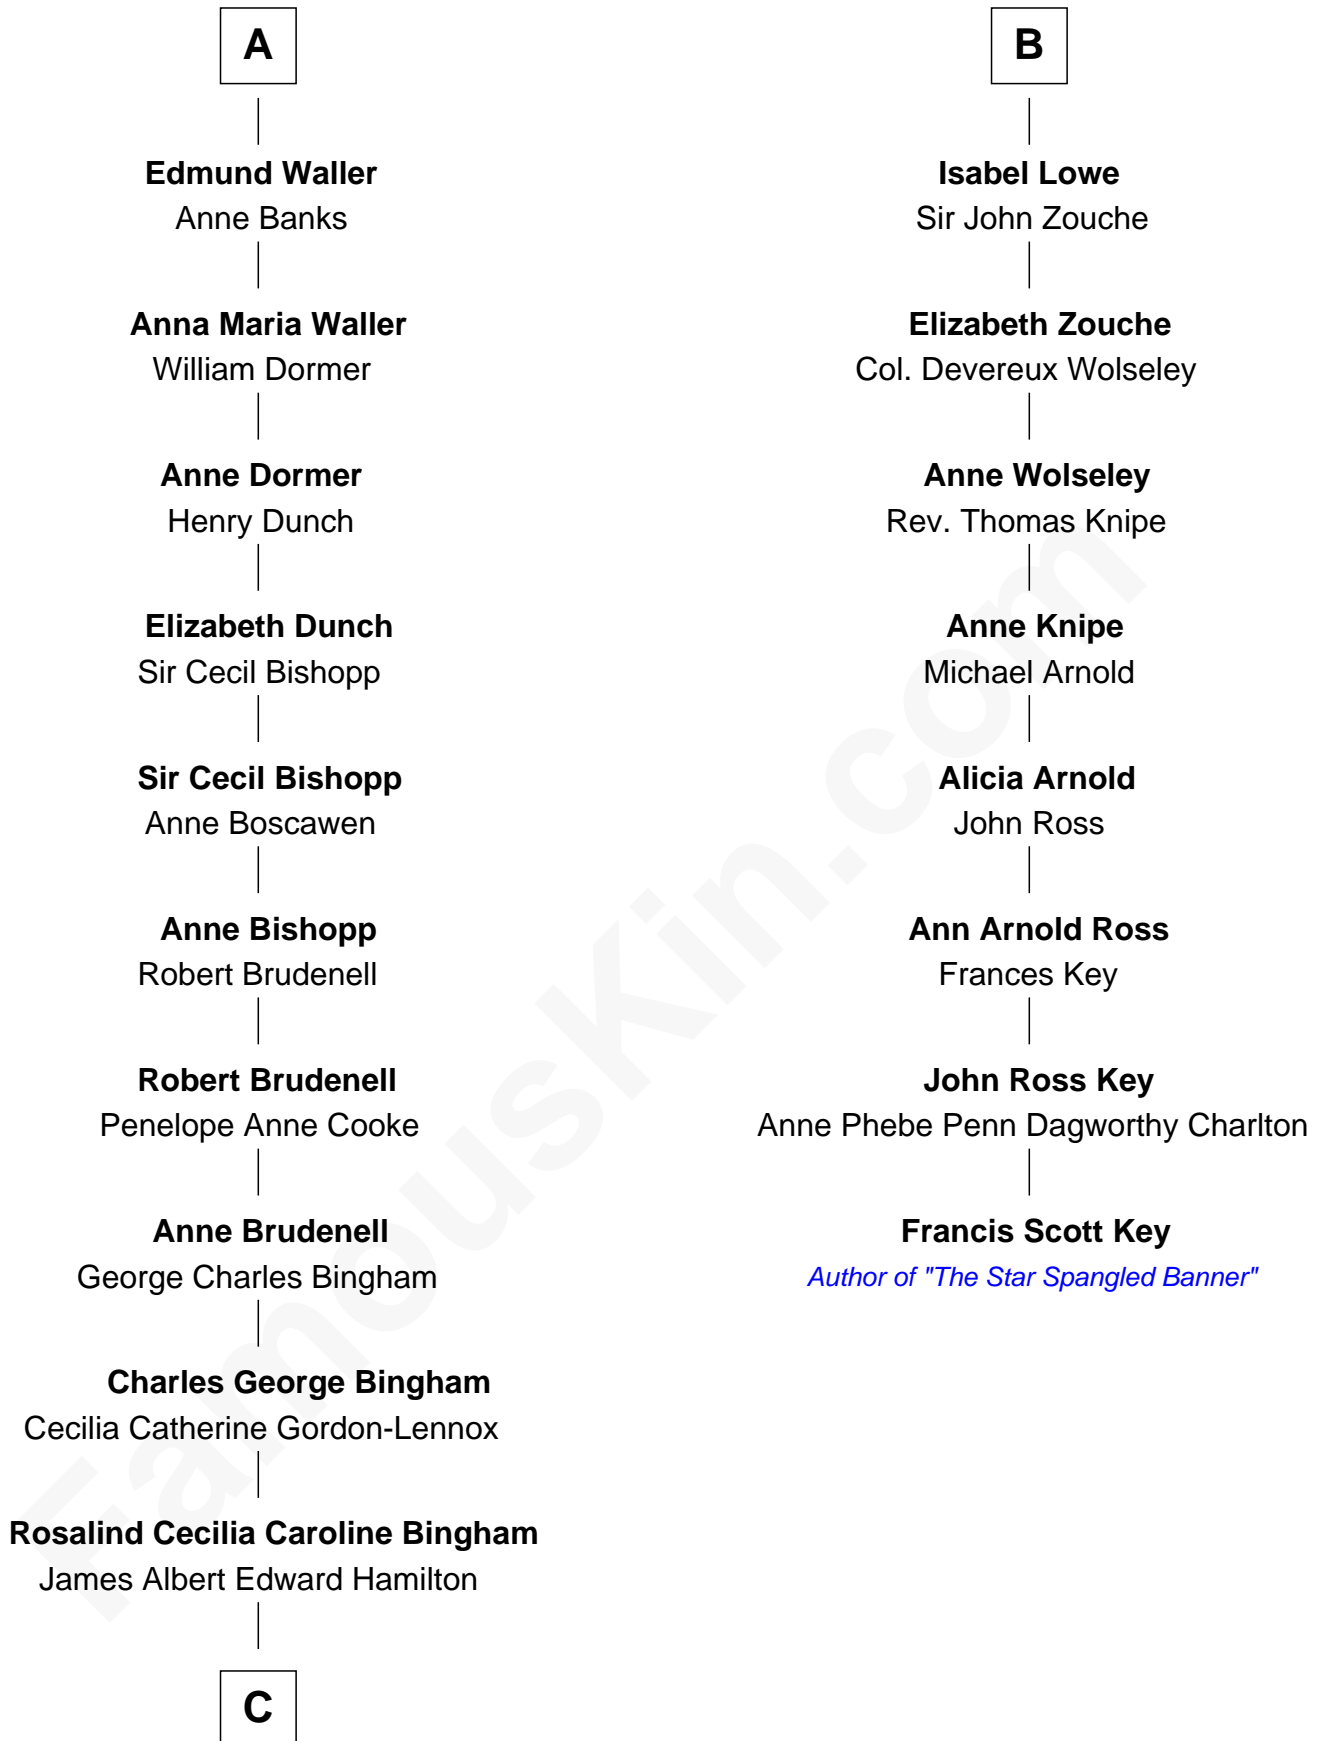

FamousKin.com

Relationship Chart of

Princess Diana

Princess of Wales

14th cousin 5 times removed of

Francis Scott Key
Author of "The Star Spangled Banner"

C

Cynthia Elinor Beatrix Hamilton

Albert Edward John Spencer

Edward John Spencer

Frances Ruth Burke Roche

Princess Diana

Princess of Wales

FamousKin.com