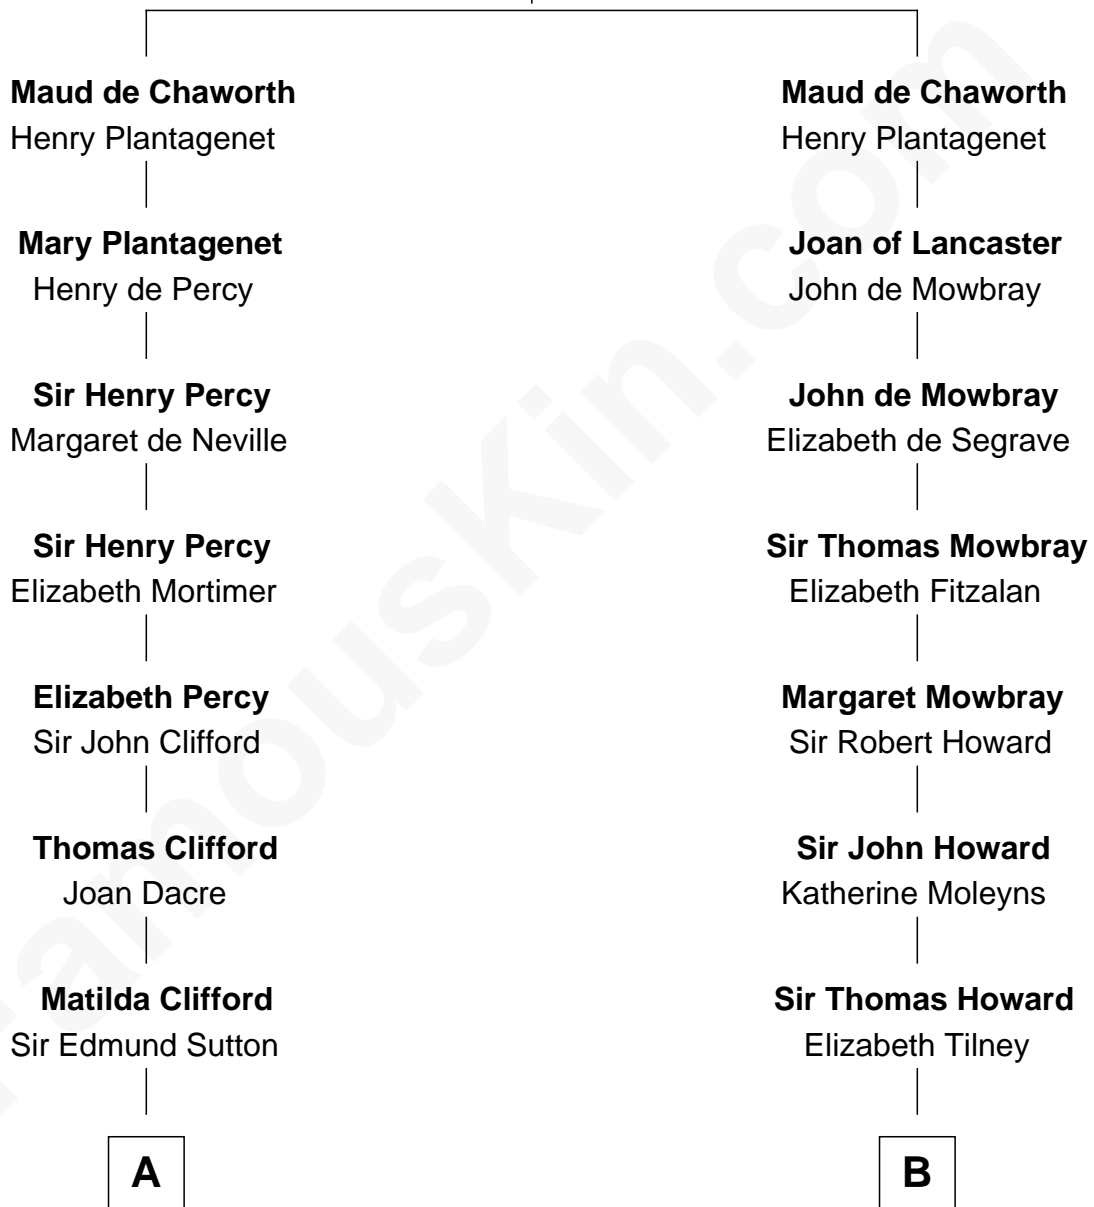

**FamousKin.com**  
**Relationship Chart of**  
**Princess Diana**  
*Princess of Wales*

**18th cousin 2 times removed of**  
**Francis Scott Key**  
*Author of "The Star Spangled Banner"*

**Sir Patrick de Chaworth**  
 Isabella de Beauchamp

FamousKin.com