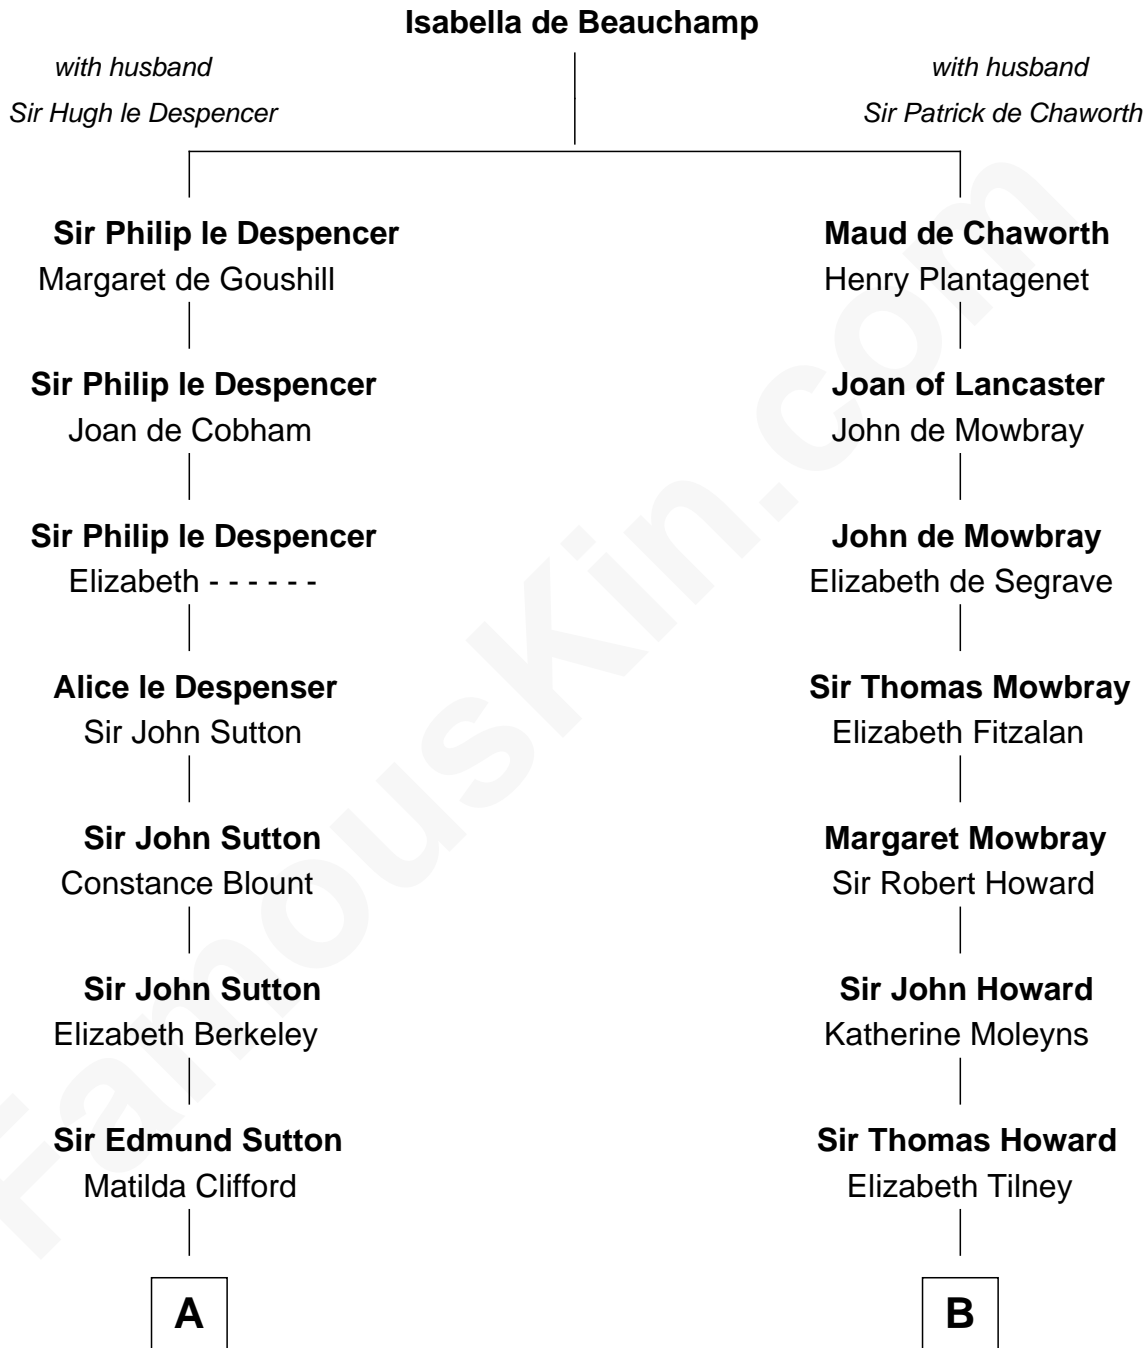

FamousKin.com

Relationship Chart of

Princess Diana

Princess of Wales

18th cousin 2 times removed of

Francis Scott Key
Author of "The Star Spangled Banner"

FamousKin.com