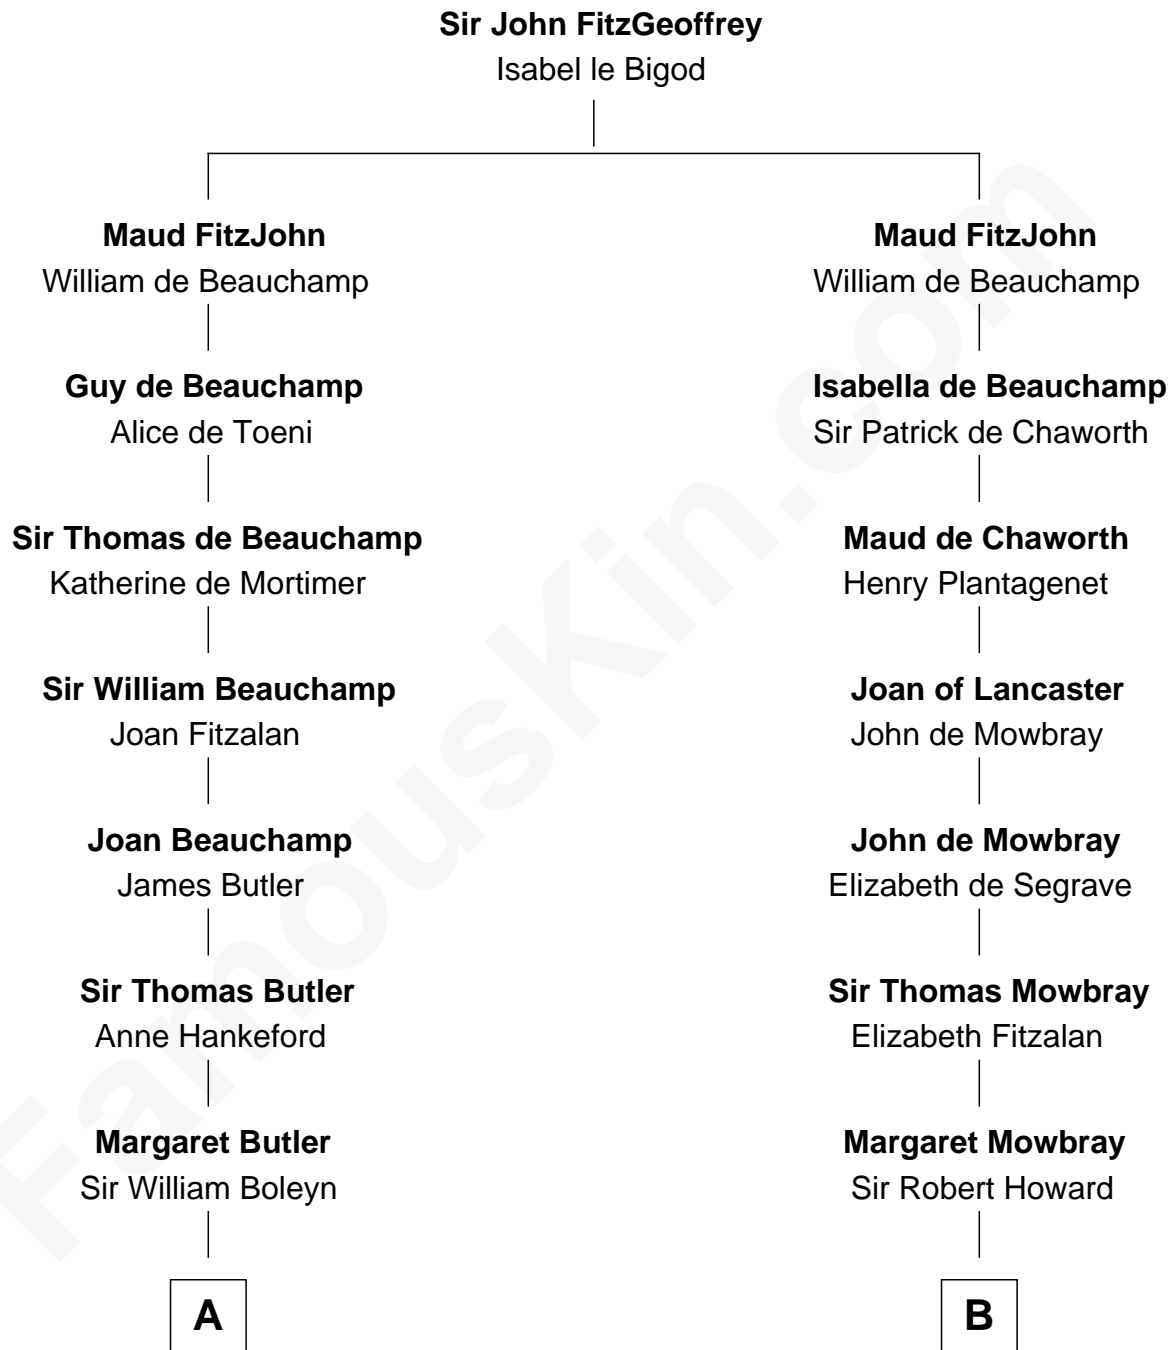

FamousKin.com

Relationship Chart of

Princess Diana

Princess of Wales

20th cousin 1 time removed of

Francis Scott Key
 Author of "The Star Spangled Banner"

C

Frederick Spencer

Adelaide Horatia Elizabeth Seymour

Charles Robert Spencer

Margaret Baring

Albert Edward John Spencer

Cynthia Elinor Beatrix Hamilton

Edward John Spencer

Frances Ruth Burke Roche

Princess Diana