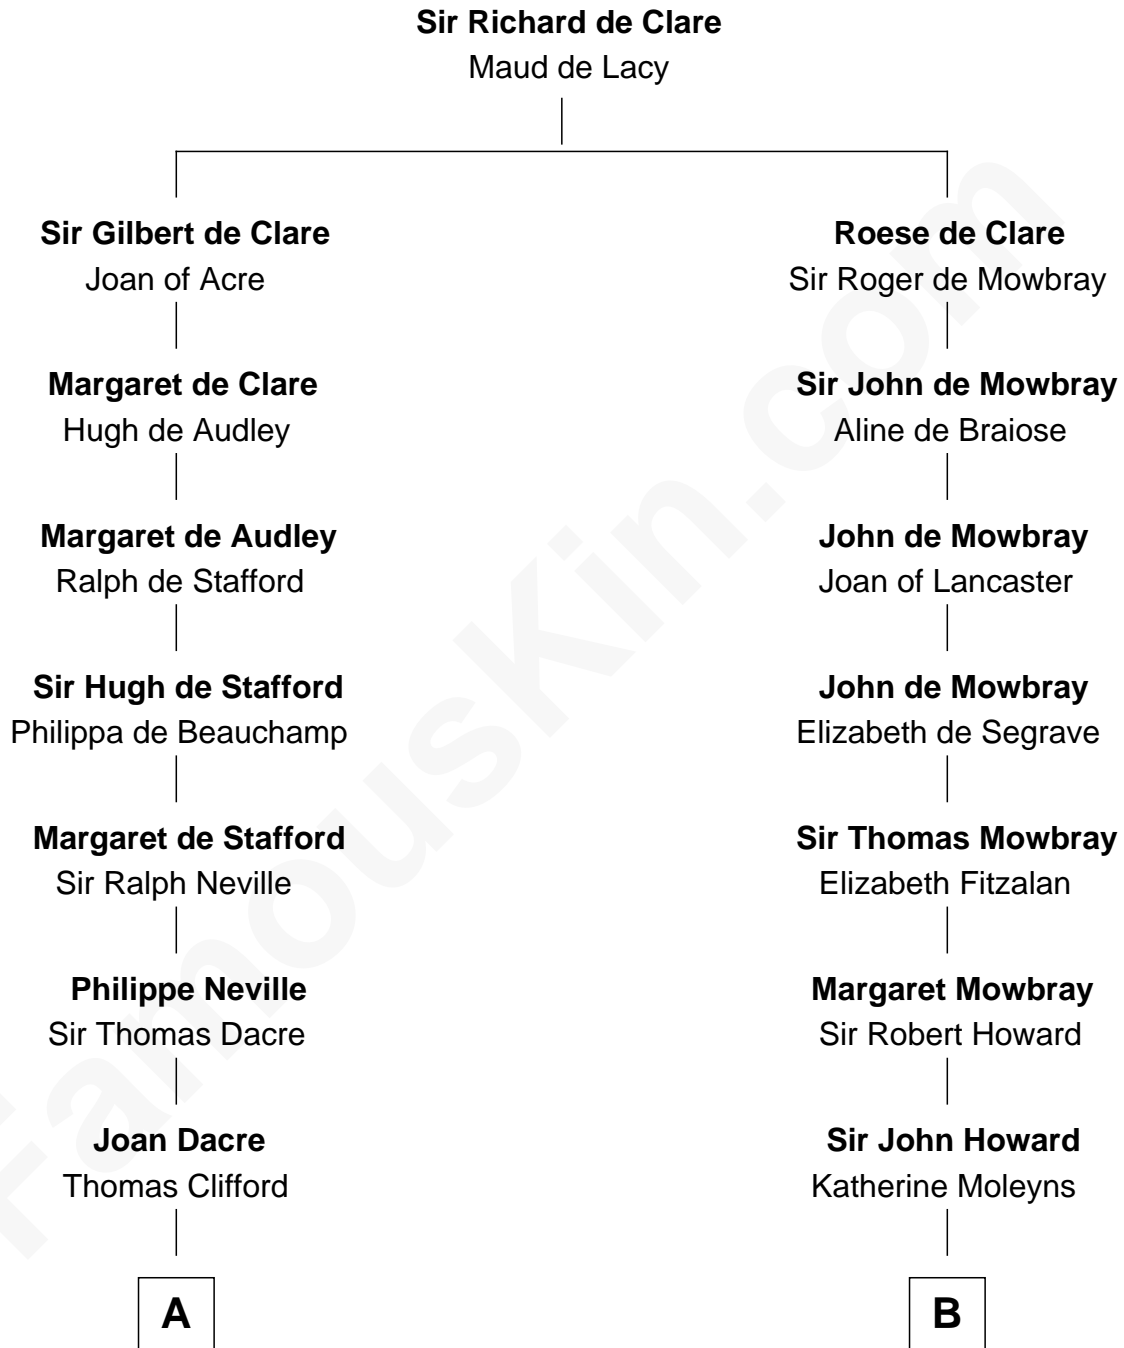

## Relationship Chart of

### Princess Diana

Princess of Wales

19th cousin 2 times removed of

**Francis Scott Key**  
 Author of "The Star Spangled Banner"

**C**

**Adelaide Horatia Elizabeth Seymour**

Frederick Spencer

**Charles Robert Spencer**