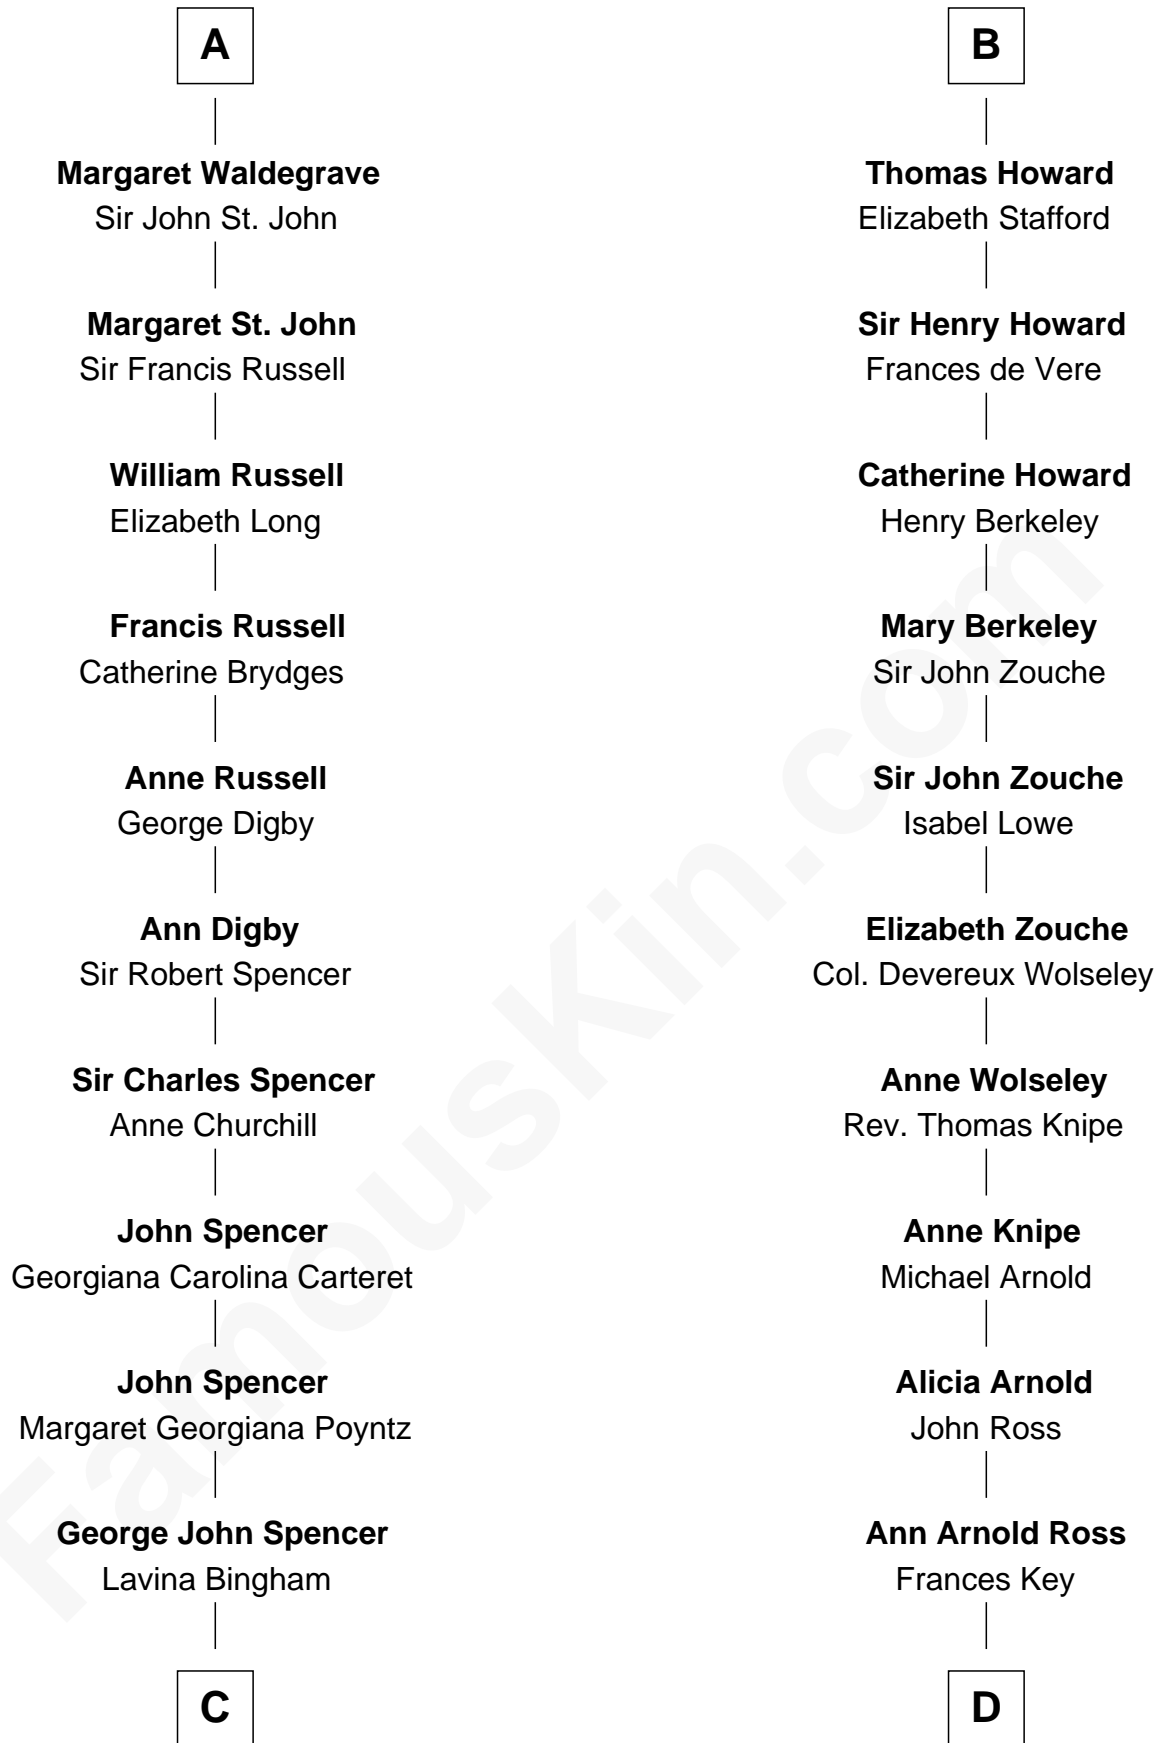

## Relationship Chart of

### Princess Diana

Princess of Wales

18th cousin 3 times removed of

**Francis Scott Key**  
 Author of "The Star Spangled Banner"

**Gunselm de Badlesmere**

**C**

**Frederick Spencer**

Adelaide Horatia Elizabeth Seymour

**Charles Robert Spencer**

Margaret Baring

**Albert Edward John Spencer**

Cynthia Elinor Beatrix Hamilton

**Edward John Spencer**

Frances Ruth Burke Roche

**Princess Diana**

*Princess of Wales*