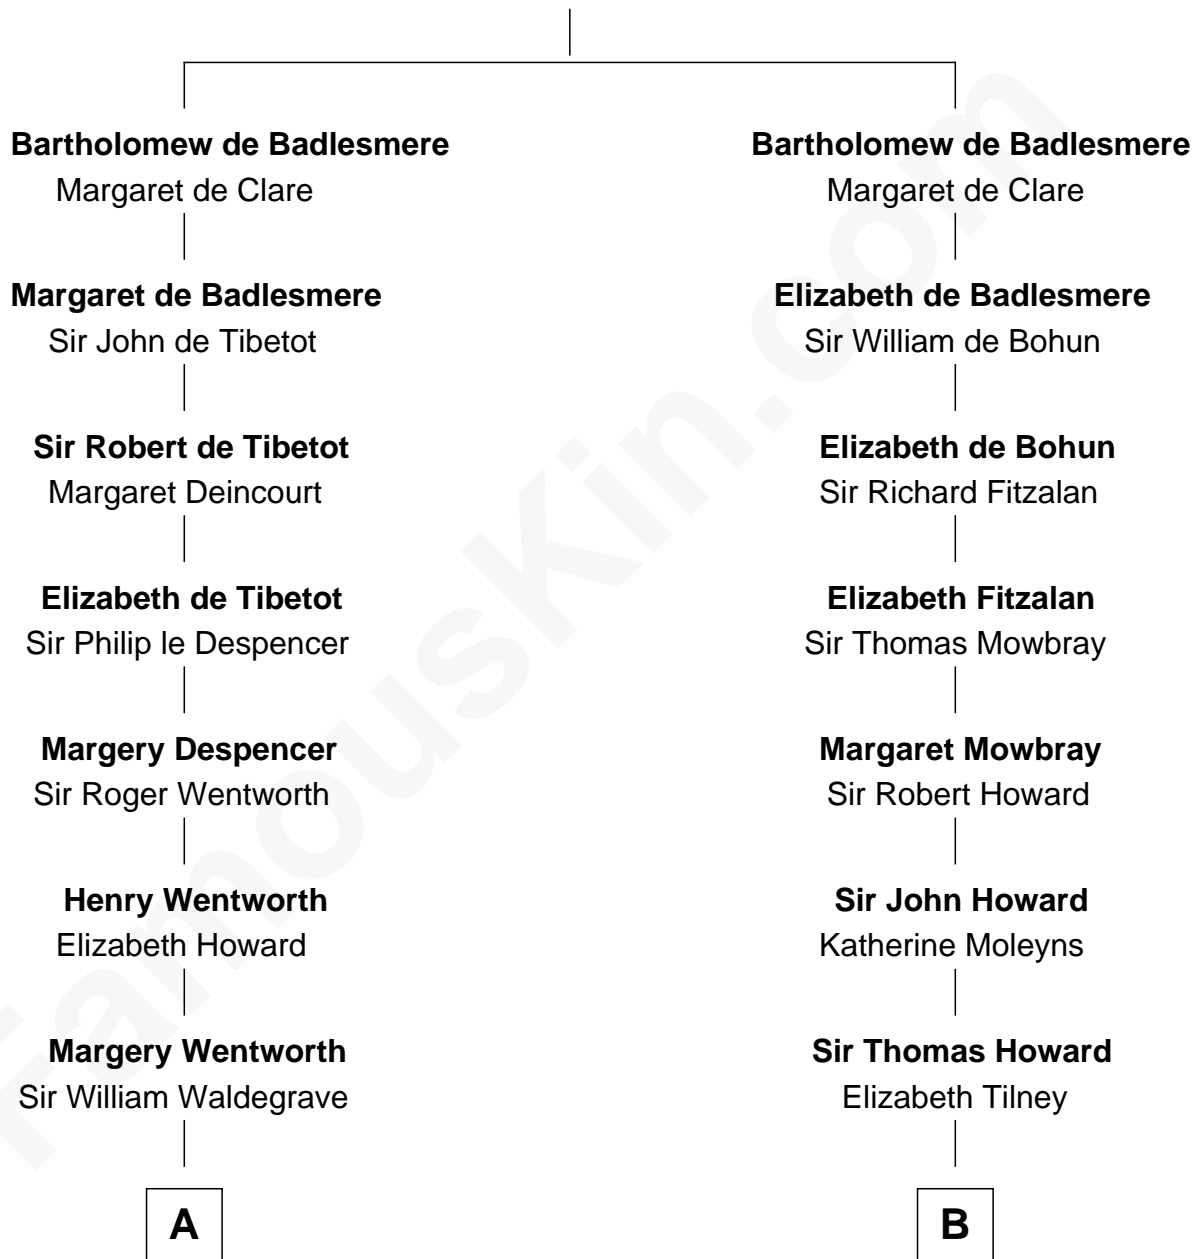

## Relationship Chart of

### Princess Diana

Princess of Wales

18th cousin 3 times removed of

**Francis Scott Key**  
 Author of "The Star Spangled Banner"

**Gunselm de Badlesmere**

**C**

**Frederick Spencer**

Adelaide Horatia Elizabeth Seymour

**Charles Robert Spencer**

Margaret Baring

**Albert Edward John Spencer**

Cynthia Elinor Beatrix Hamilton

**Edward John Spencer**

Frances Ruth Burke Roche

**Princess Diana**

*Princess of Wales*

**D**

**John Ross Key**

Anne Phebe Penn Dagworthy Charlton

**Francis Scott Key**

*Author of "The Star Spangled Banner"*

FamousKin.com