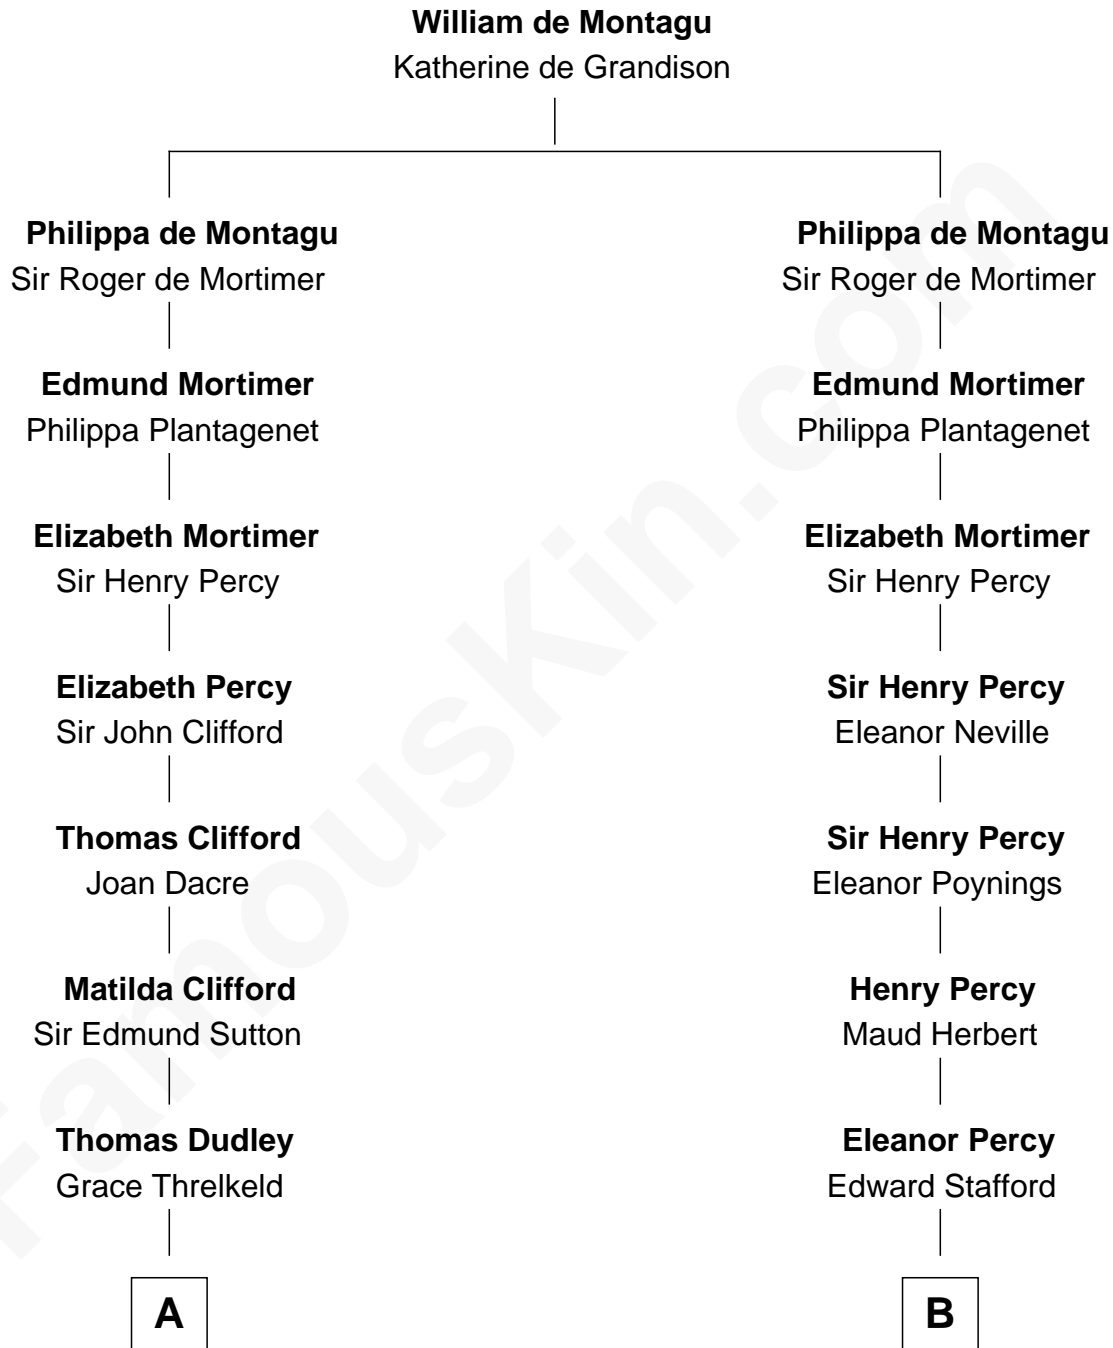

FamousKin.com

Relationship Chart of

Princess Diana

Princess of Wales

18th cousin 1 time removed of

Francis Scott Key
Author of "The Star Spangled Banner"

C

Albert Edward John Spencer
Cynthia Elinor Beatrix Hamilton

Edward John Spencer
Frances Ruth Burke Roche

Princess Diana
Princess of Wales

D

John Ross Key
Anne Phebe Penn Dagworthy Charlton

Francis Scott Key
Author of "The Star Spangled Banner"

FamousKin.com