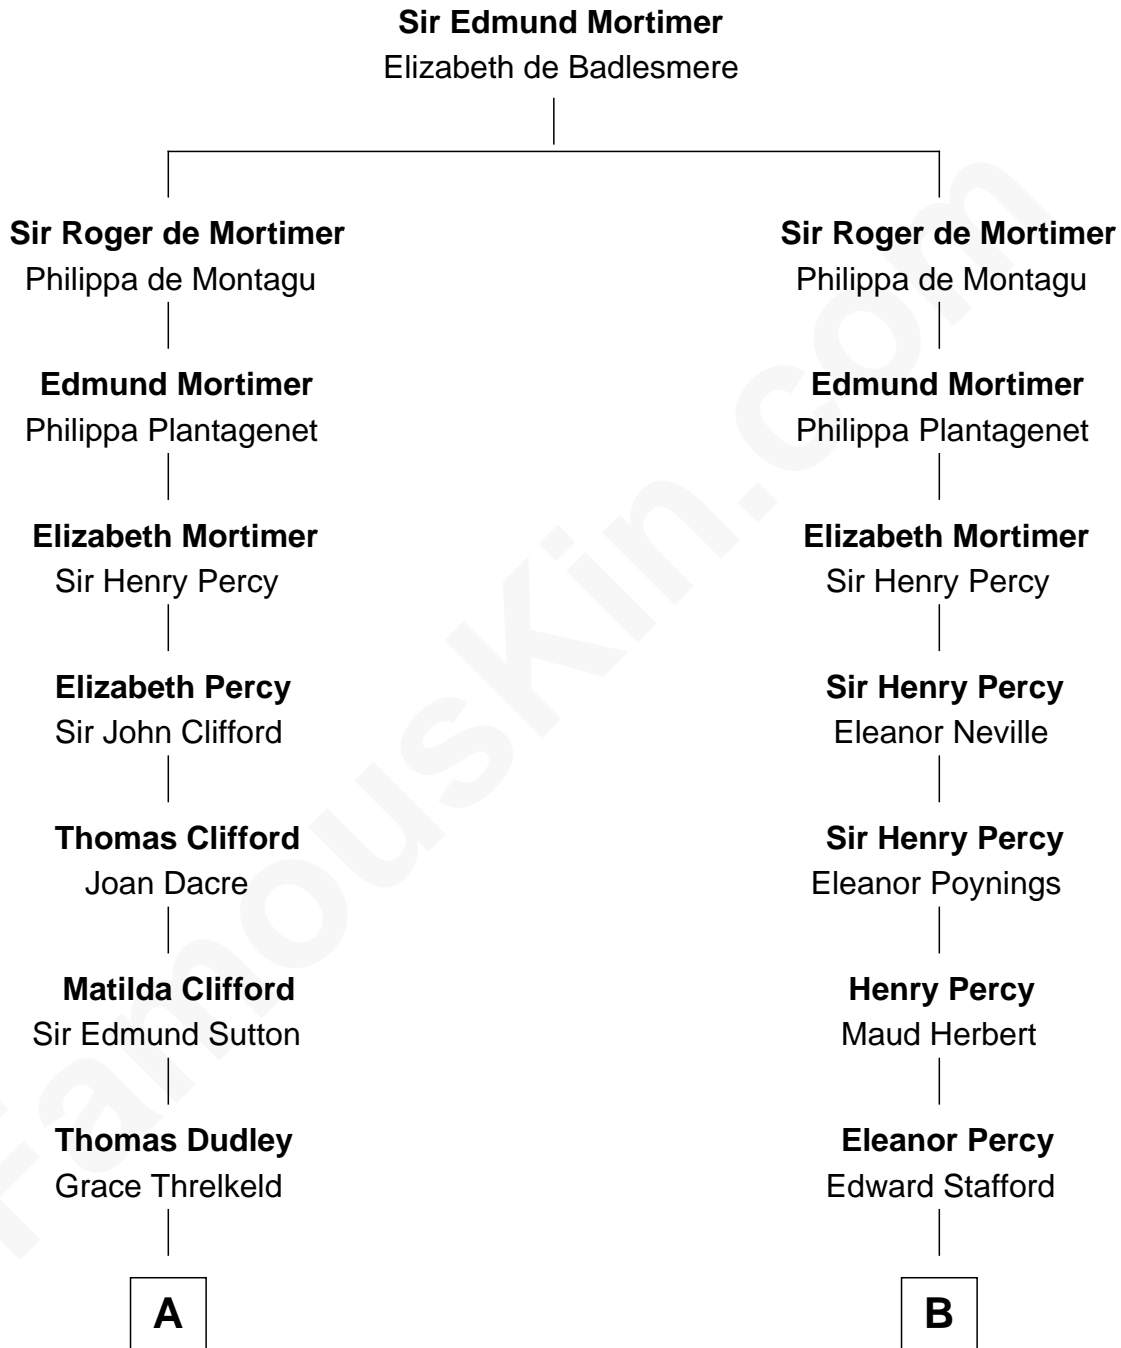

FamousKin.com

Relationship Chart of

Princess Diana

Princess of Wales

18th cousin 1 time removed of

Francis Scott Key
 Author of "The Star Spangled Banner"

C

Albert Edward John Spencer
Cynthia Elinor Beatrix Hamilton

Edward John Spencer
Frances Ruth Burke Roche

Princess Diana
Princess of Wales

D

John Ross Key
Anne Phebe Penn Dagworthy Charlton

Francis Scott Key
Author of "The Star Spangled Banner"

FamousKin.com