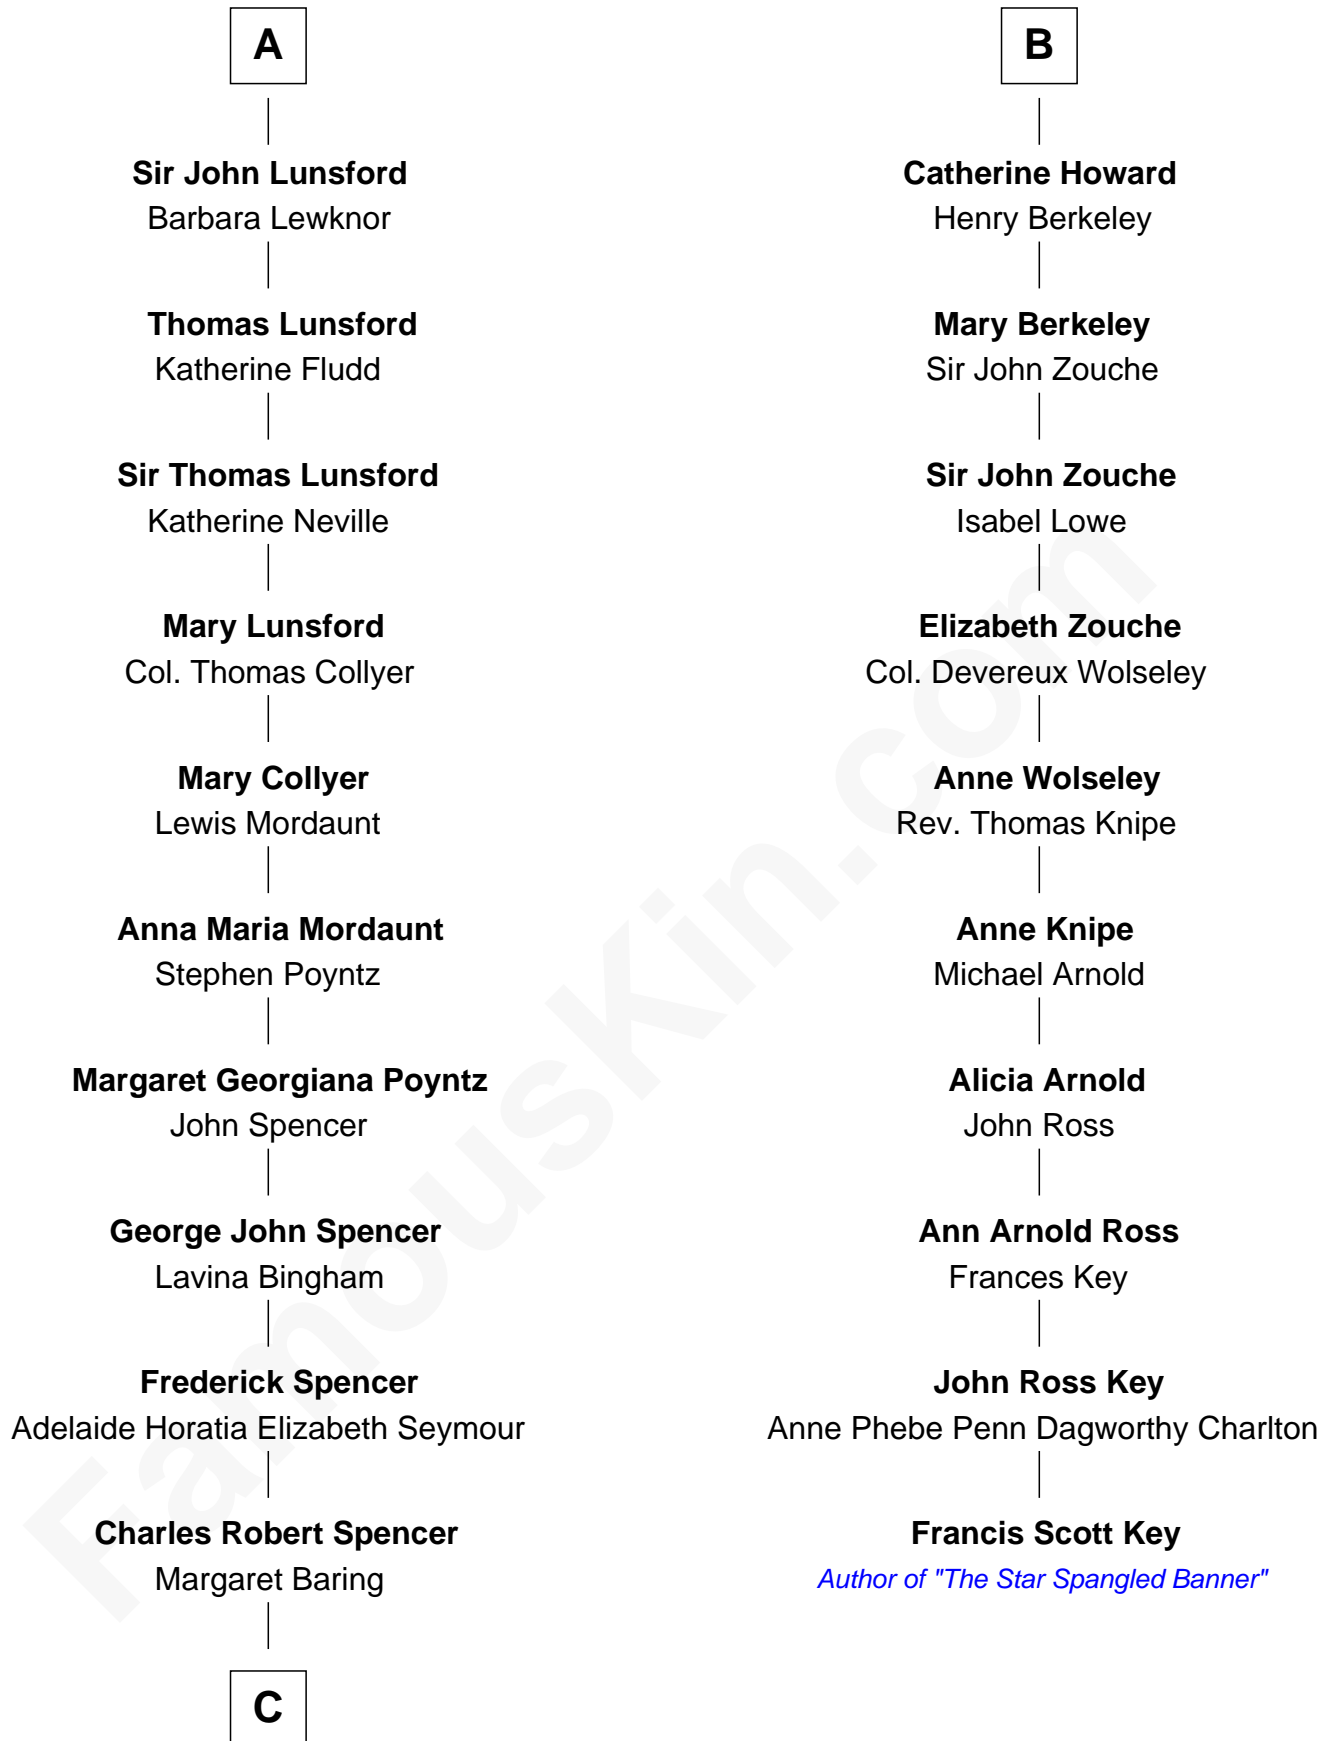

FamousKin.com

Relationship Chart of

Princess Diana

Princess of Wales

16th cousin 3 times removed of

Francis Scott Key
Author of "The Star Spangled Banner"

Elizabeth de Badlesmere
 Sir William de Bohun

C

—
Albert Edward John Spencer
Cynthia Elinor Beatrix Hamilton

—
Edward John Spencer
Frances Ruth Burke Roche

—
Princess Diana
Princess of Wales

FamousKin.com