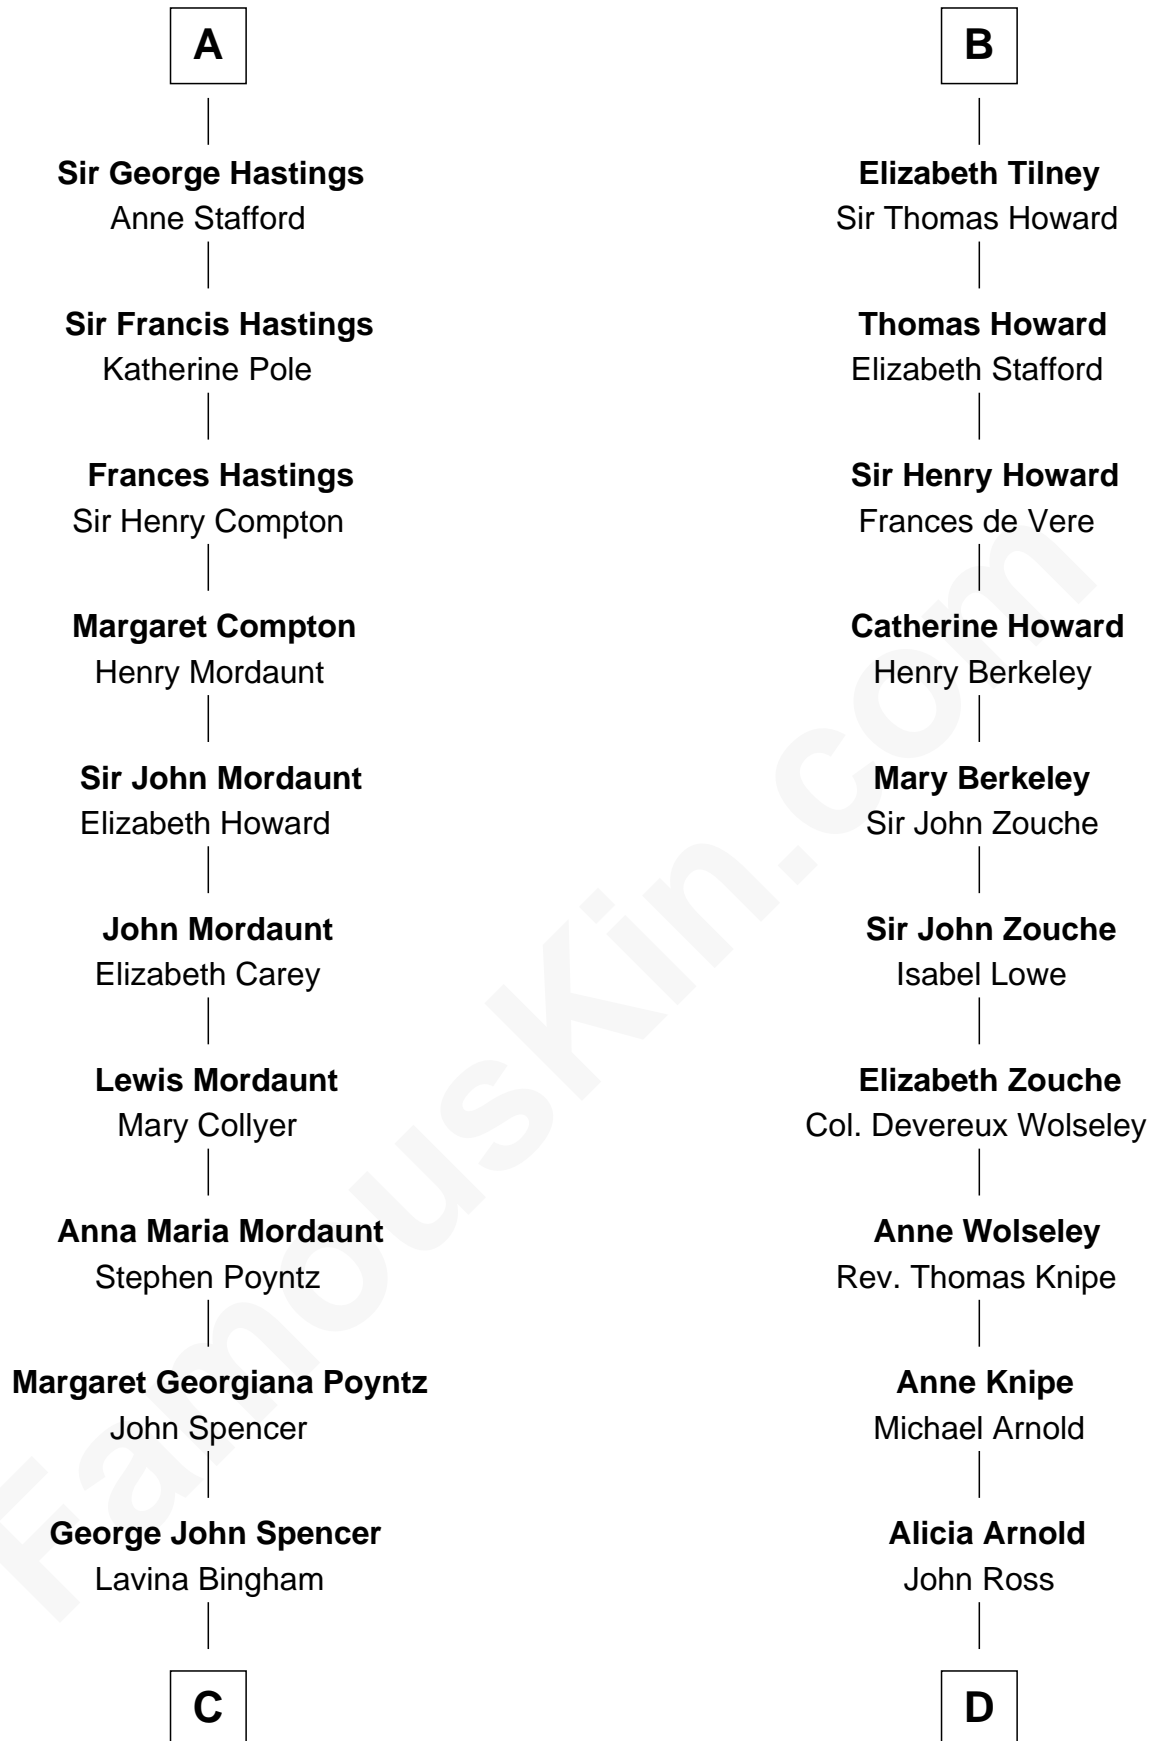

FamousKin.com Relationship Chart of

Princess Diana

Princess of Wales

19th cousin 2 times removed of

Francis Scott Key

Author of "The Star Spangled Banner"

C

Frederick Spencer

Adelaide Horatia Elizabeth Seymour

Charles Robert Spencer

Margaret Baring

Albert Edward John Spencer

Cynthia Elinor Beatrix Hamilton

Edward John Spencer

Frances Ruth Burke Roche

Princess Diana

Princess of Wales

D

Ann Arnold Ross

Frances Key

John Ross Key

Anne Phebe Penn Dagworthy Charlton

Francis Scott Key

Author of "The Star Spangled Banner"