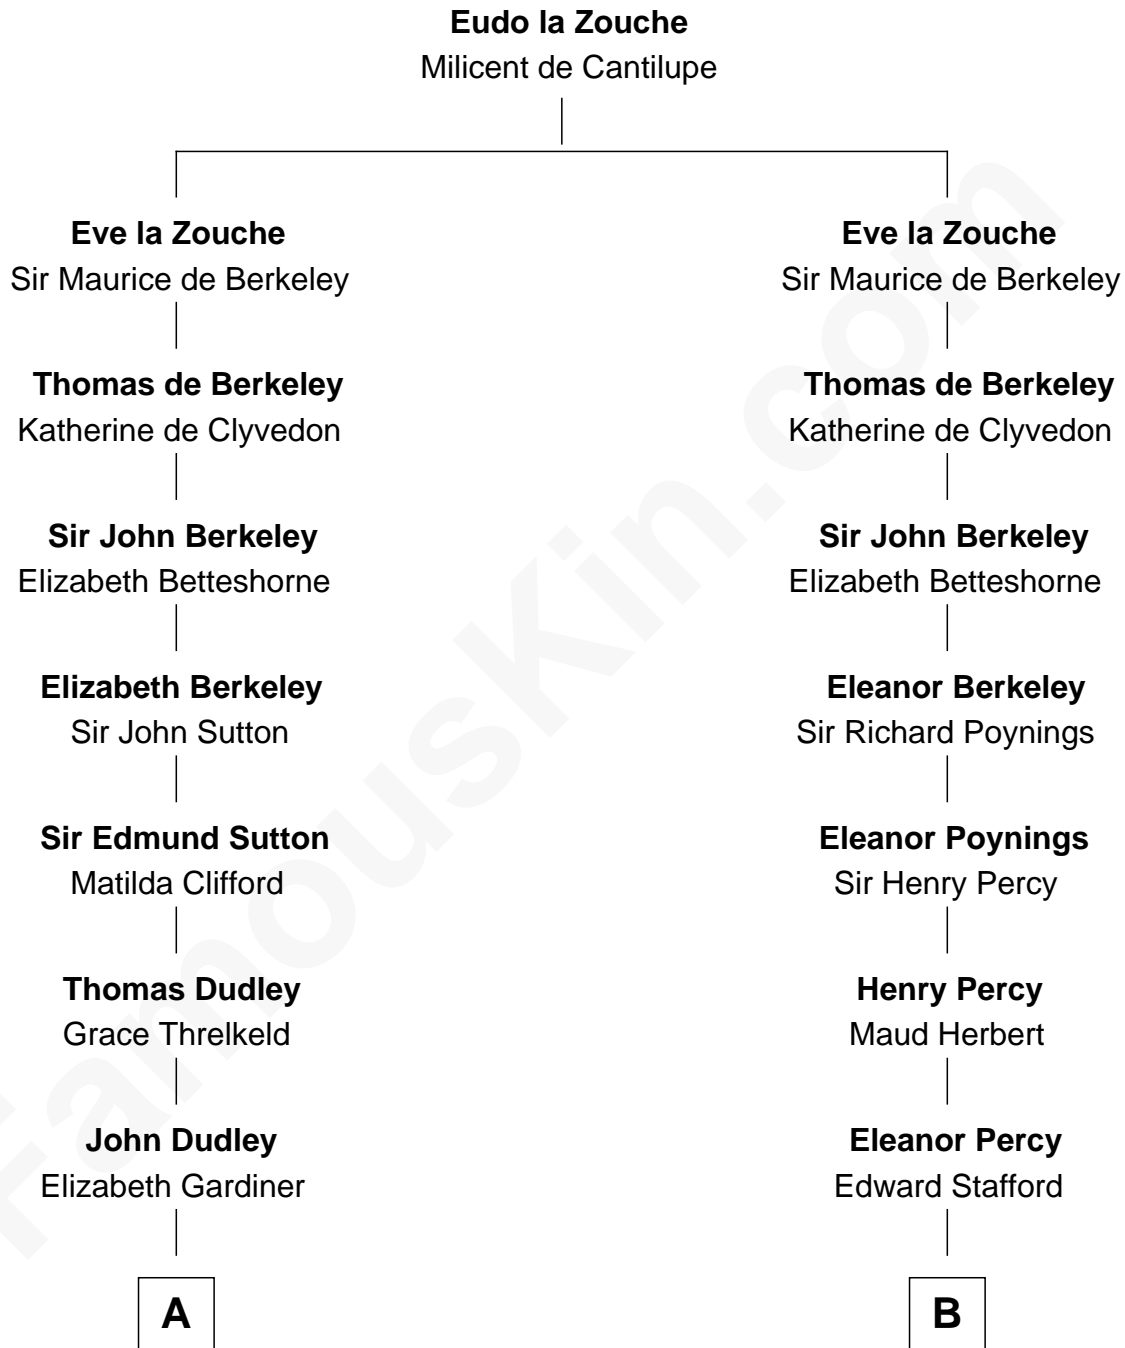

FamousKin.com Relationship Chart of

Princess Diana

Princess of Wales

18th cousin of

Francis Scott Key

Author of "The Star Spangled Banner"

C

Edward John Spencer
Frances Ruth Burke Roche

Princess Diana
Princess of Wales

D

John Ross Key
Anne Phebe Penn Dagworthy Charlton

Francis Scott Key
Author of "The Star Spangled Banner"

FamousKin.com