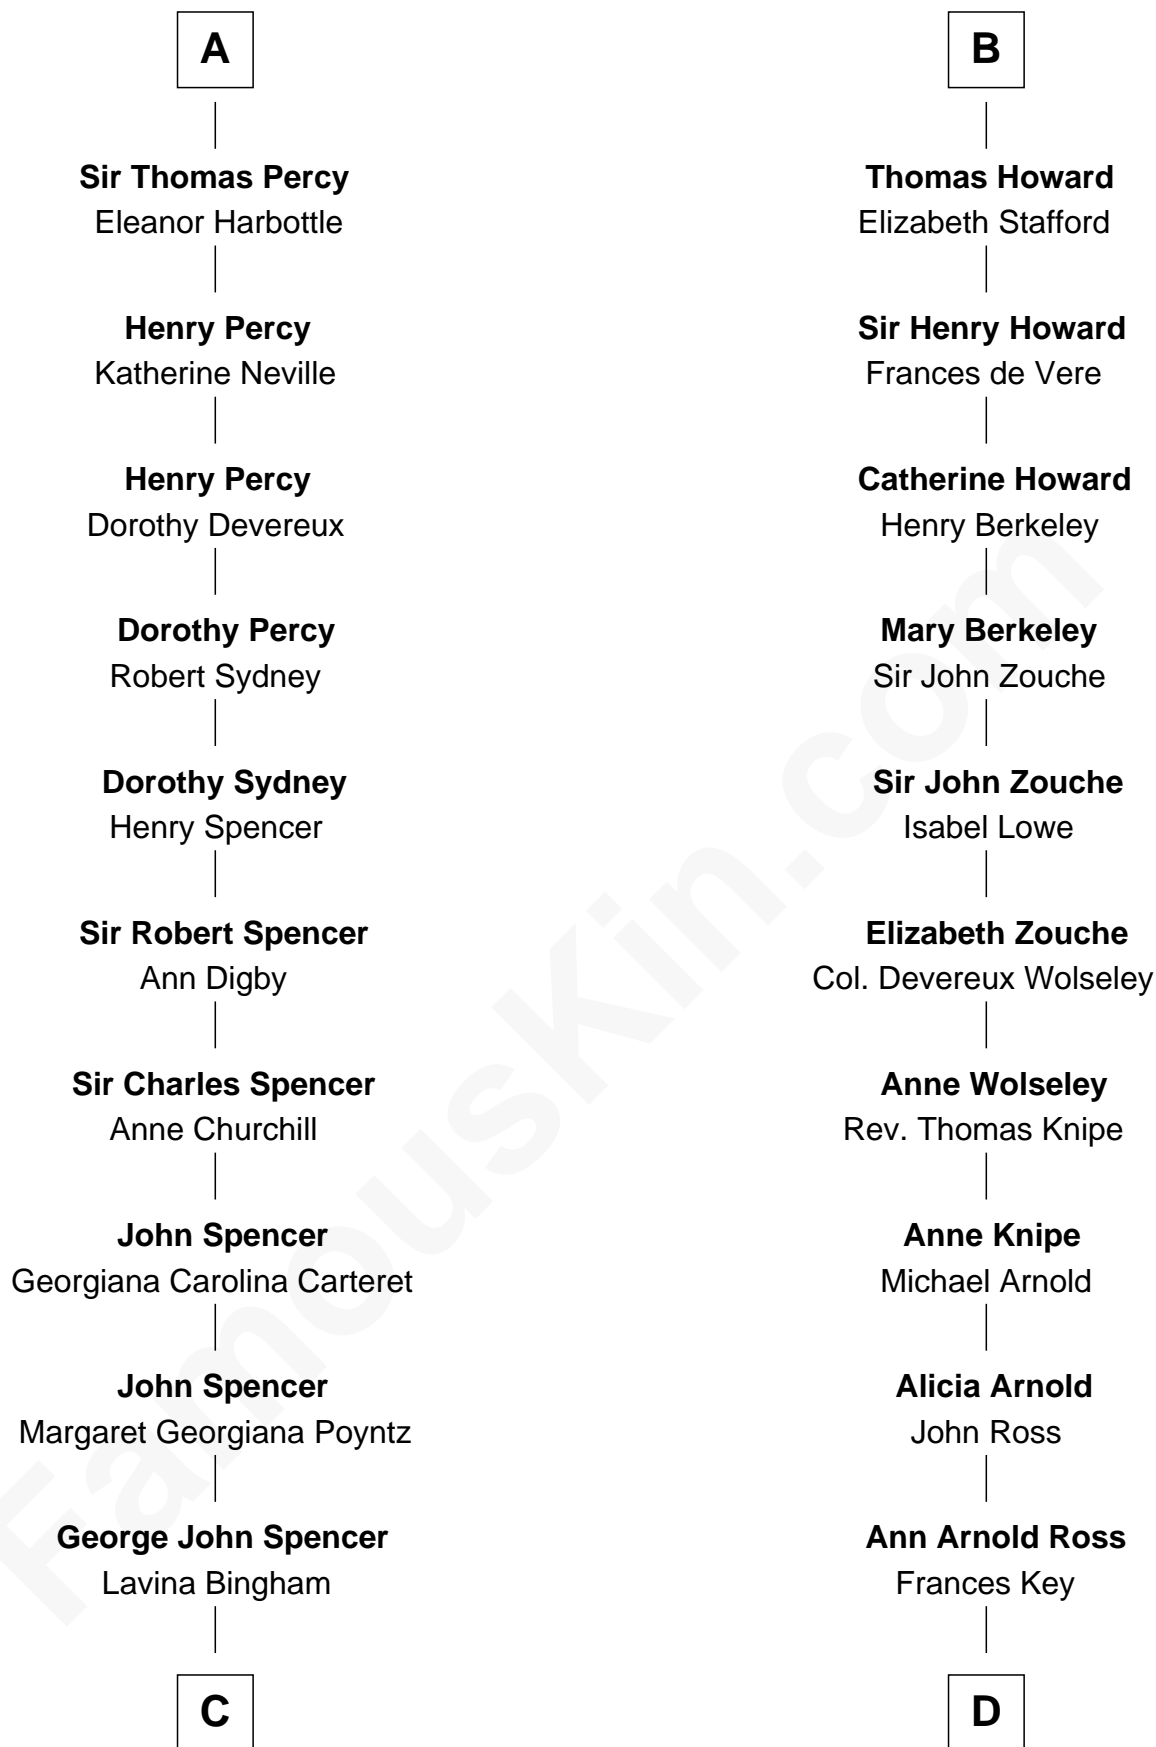

FamousKin.com
Relationship Chart of
Princess Diana
Princess of Wales

18th cousin 3 times removed of

Francis Scott Key
Author of "The Star Spangled Banner"

C

Frederick Spencer

Adelaide Horatia Elizabeth Seymour

Charles Robert Spencer

Margaret Baring

Albert Edward John Spencer

Cynthia Elinor Beatrix Hamilton

Edward John Spencer

Frances Ruth Burke Roche

Princess Diana

Princess of Wales

D

John Ross Key

Anne Phebe Penn Dagworthy Charlton

Francis Scott Key

Author of "The Star Spangled Banner"

FamousKin.com