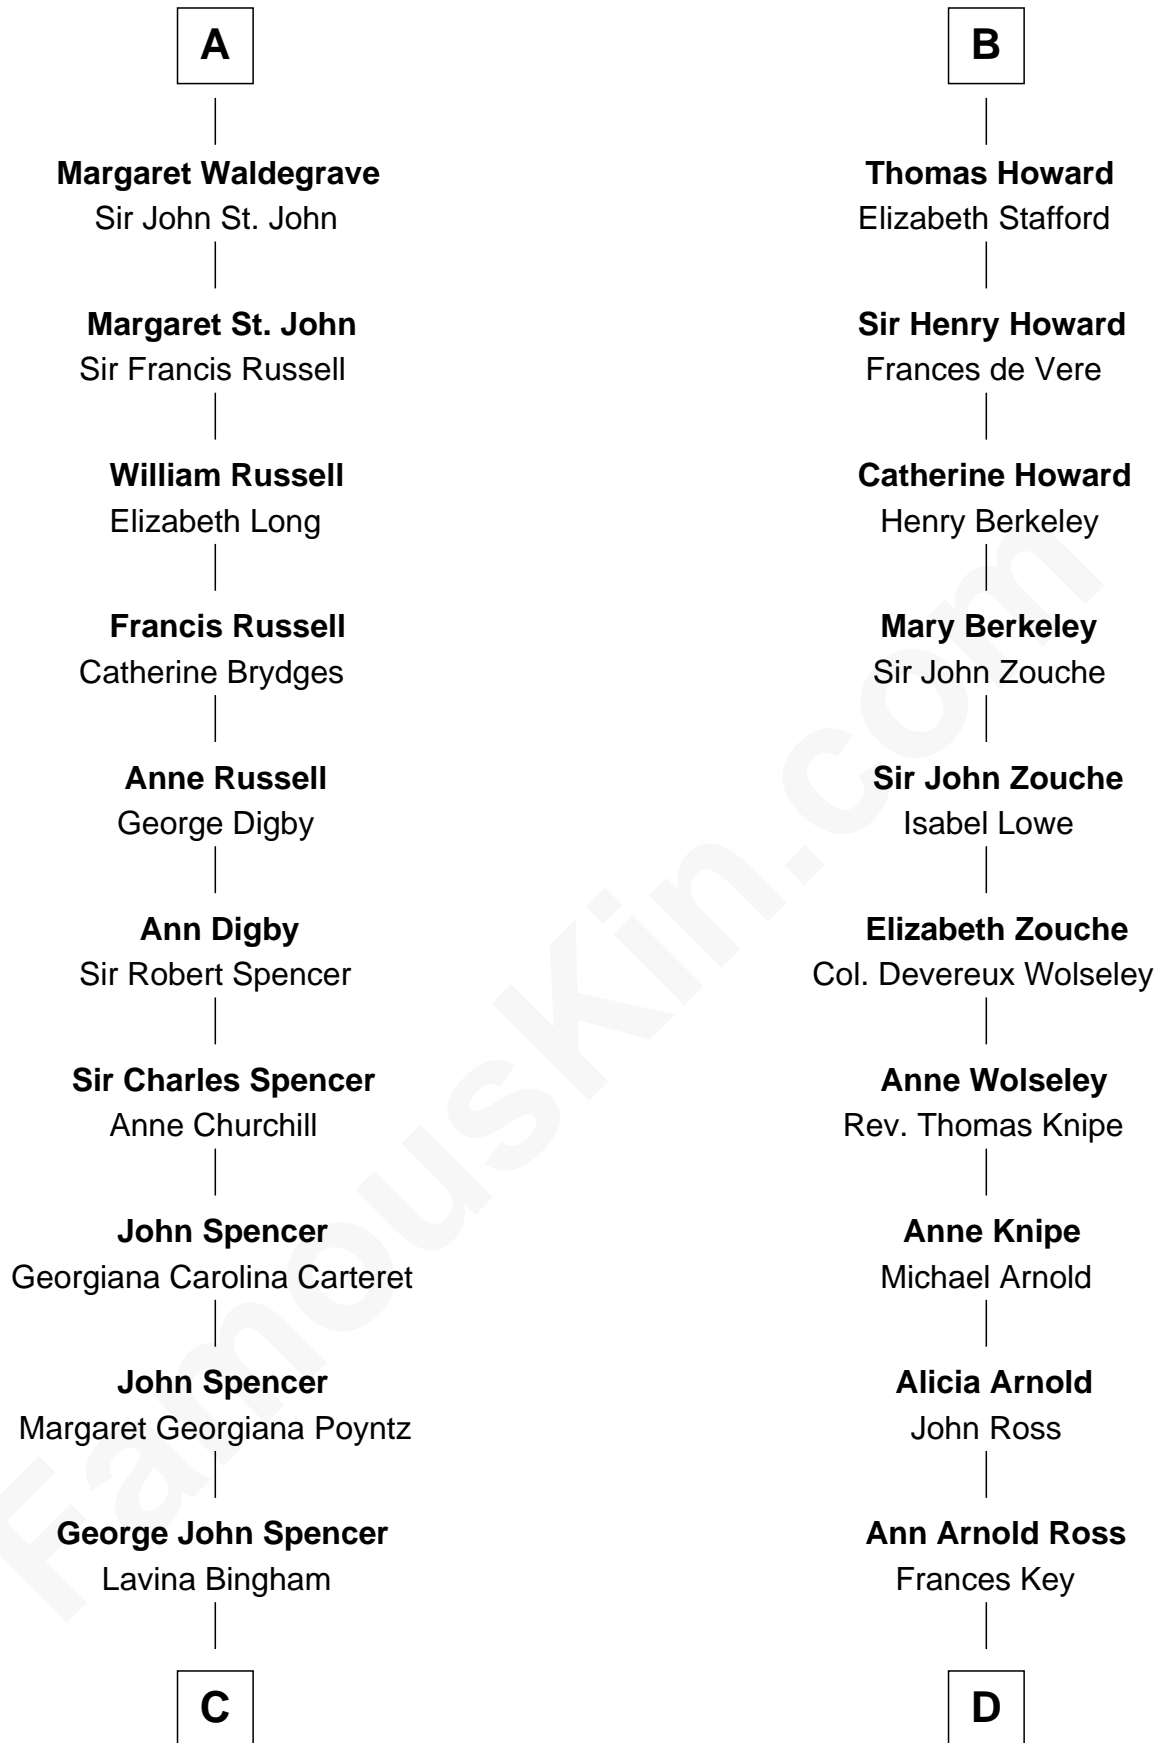

FamousKin.com

Relationship Chart of

Princess Diana

Princess of Wales

18th cousin 3 times removed of

Francis Scott Key
 Author of "The Star Spangled Banner"

C

Frederick Spencer

Adelaide Horatia Elizabeth Seymour

Charles Robert Spencer

Margaret Baring

Albert Edward John Spencer

Cynthia Elinor Beatrix Hamilton

Edward John Spencer

Frances Ruth Burke Roche

Princess Diana

Princess of Wales

D

John Ross Key

Anne Phebe Penn Dagworthy Charlton

Francis Scott Key

Author of "The Star Spangled Banner"

FamousKin.com