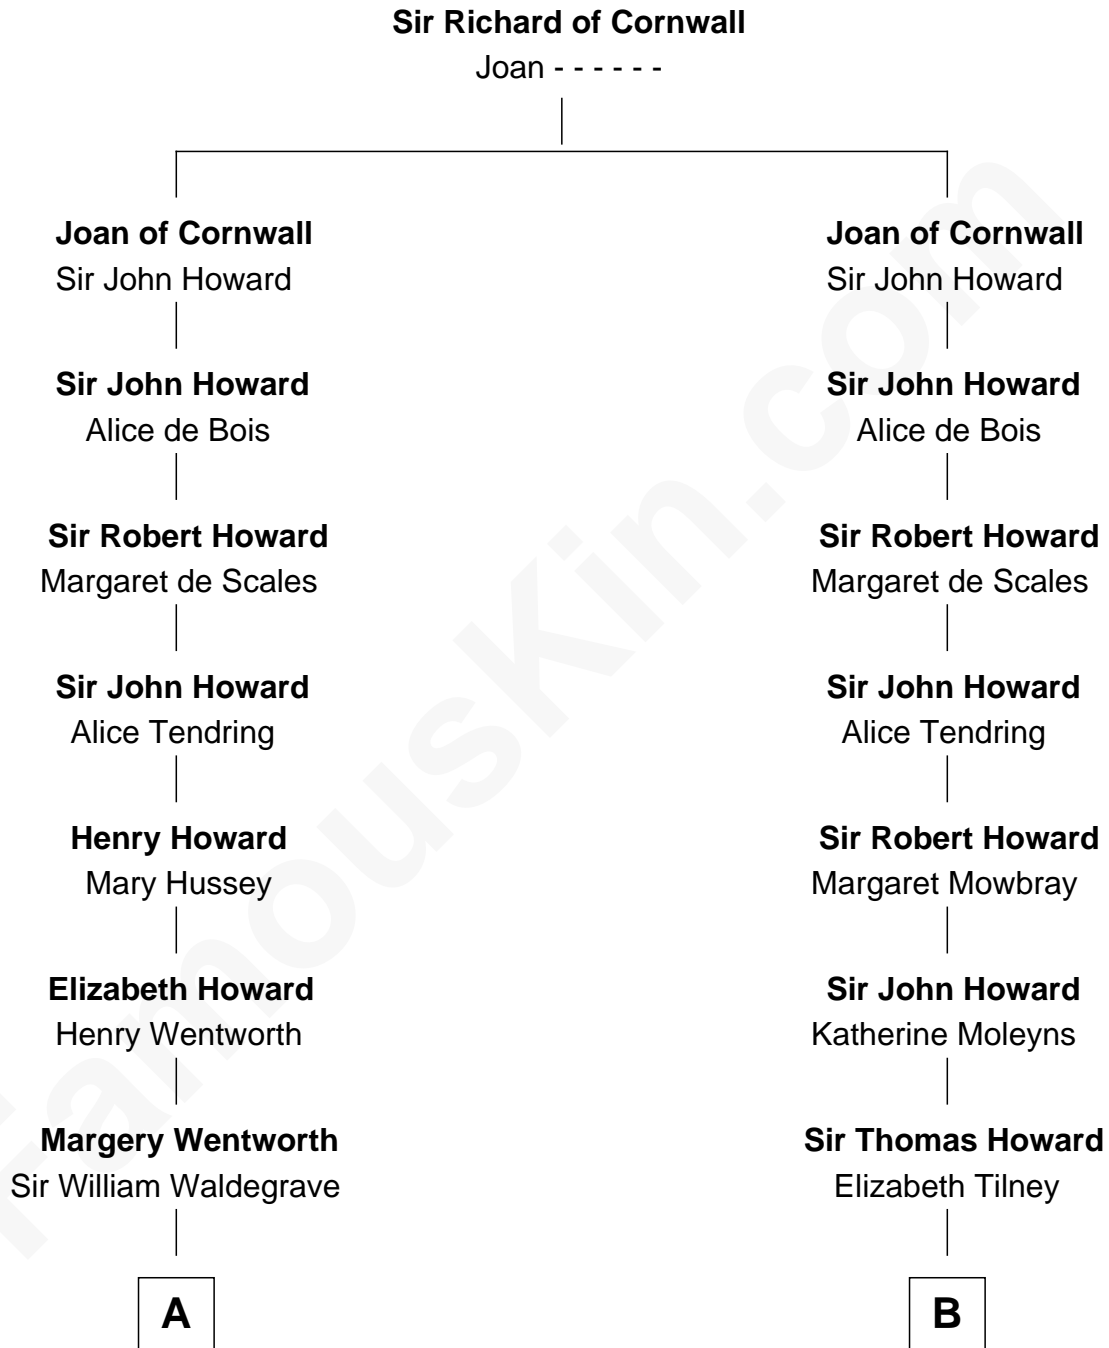

FamousKin.com

Relationship Chart of

Princess Diana

Princess of Wales

18th cousin 3 times removed of

Francis Scott Key
 Author of "The Star Spangled Banner"

C

Frederick Spencer

Adelaide Horatia Elizabeth Seymour

Charles Robert Spencer

Margaret Baring

Albert Edward John Spencer

Cynthia Elinor Beatrix Hamilton

Edward John Spencer

Frances Ruth Burke Roche

Princess Diana