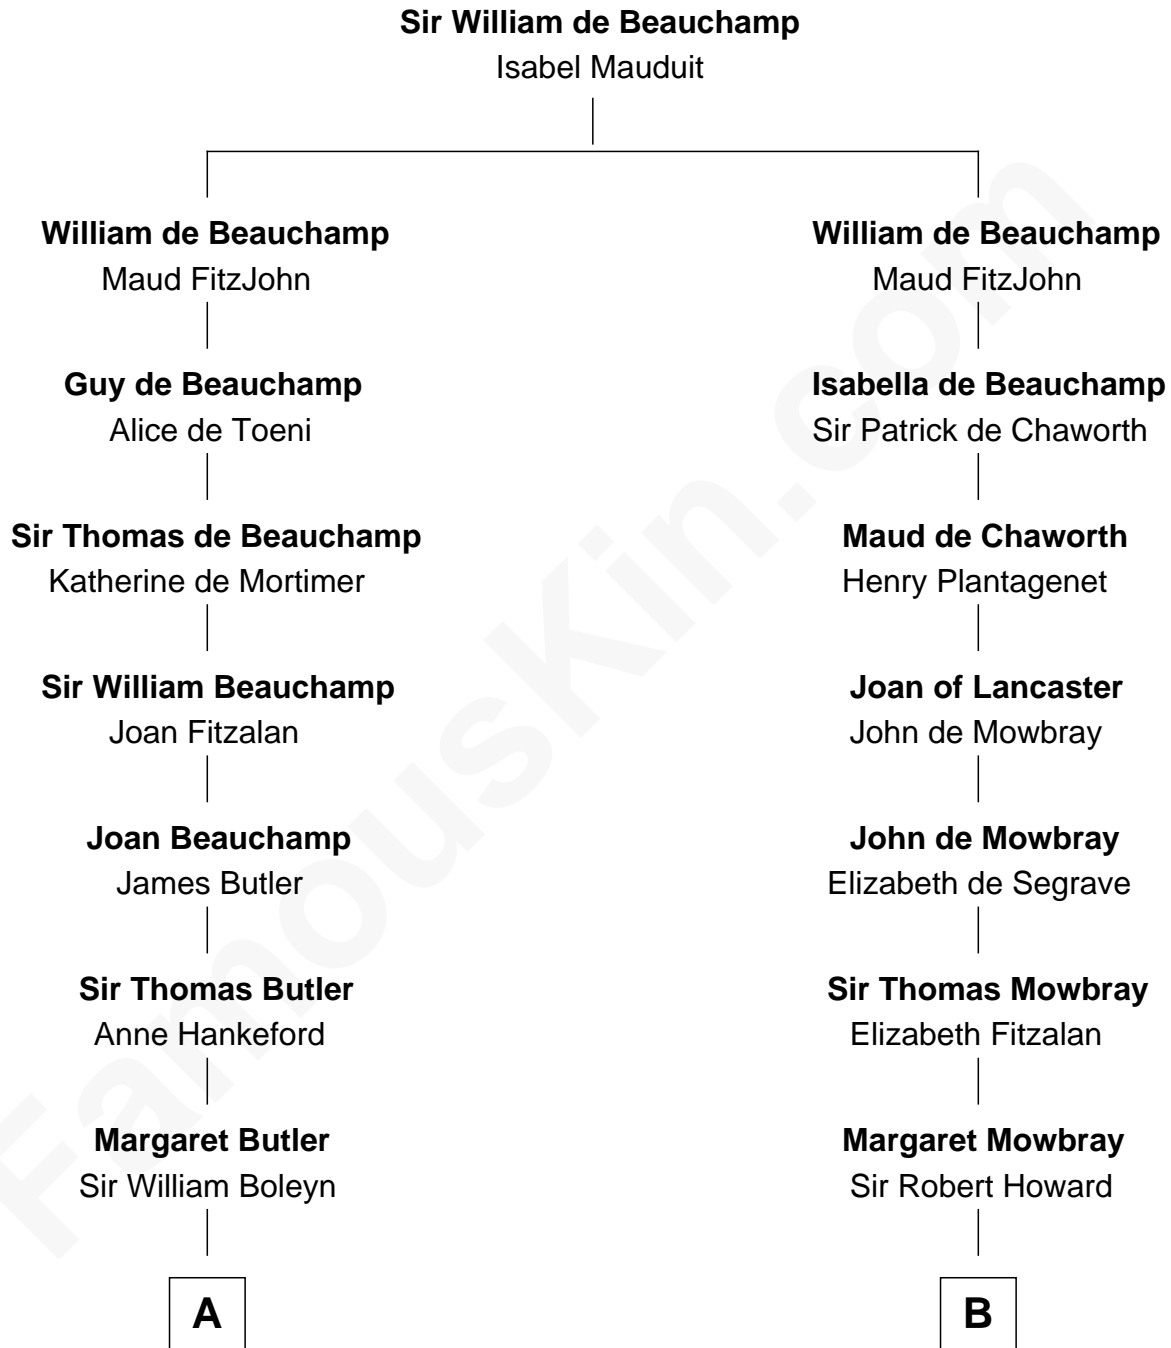

FamousKin.com
Relationship Chart of
Princess Diana
Princess of Wales

20th cousin 1 time removed of
Francis Scott Key
Author of "The Star Spangled Banner"

C

Frederick Spencer

Adelaide Horatia Elizabeth Seymour

Charles Robert Spencer

Margaret Baring

Albert Edward John Spencer

Cynthia Elinor Beatrix Hamilton

Edward John Spencer

Frances Ruth Burke Roche

Princess Diana

Princess of Wales