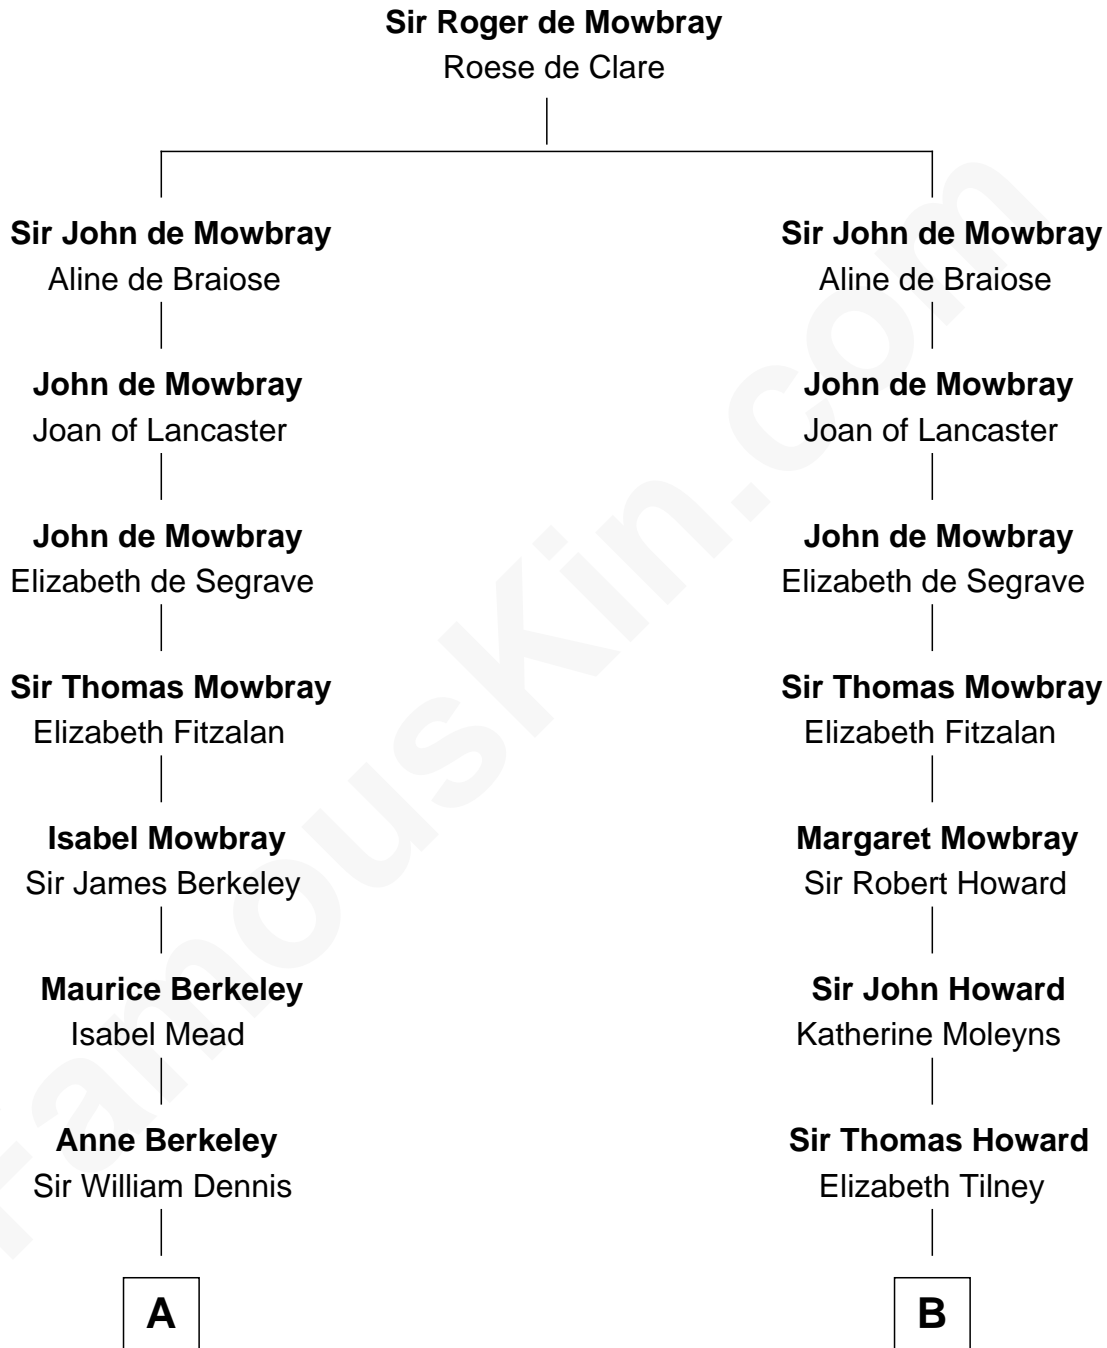

FamousKin.com
Relationship Chart of
Princess Diana
Princess of Wales

18th cousin 3 times removed of
Francis Scott Key
Author of "The Star Spangled Banner"

C

Louisa Emily Charlotte Bulteel

Edward Charles Baring

Margaret Baring

Charles Robert Spencer

Albert Edward John Spencer

Cynthia Elinor Beatrix Hamilton

Edward John Spencer

Frances Ruth Burke Roche

Princess Diana

Princess of Wales