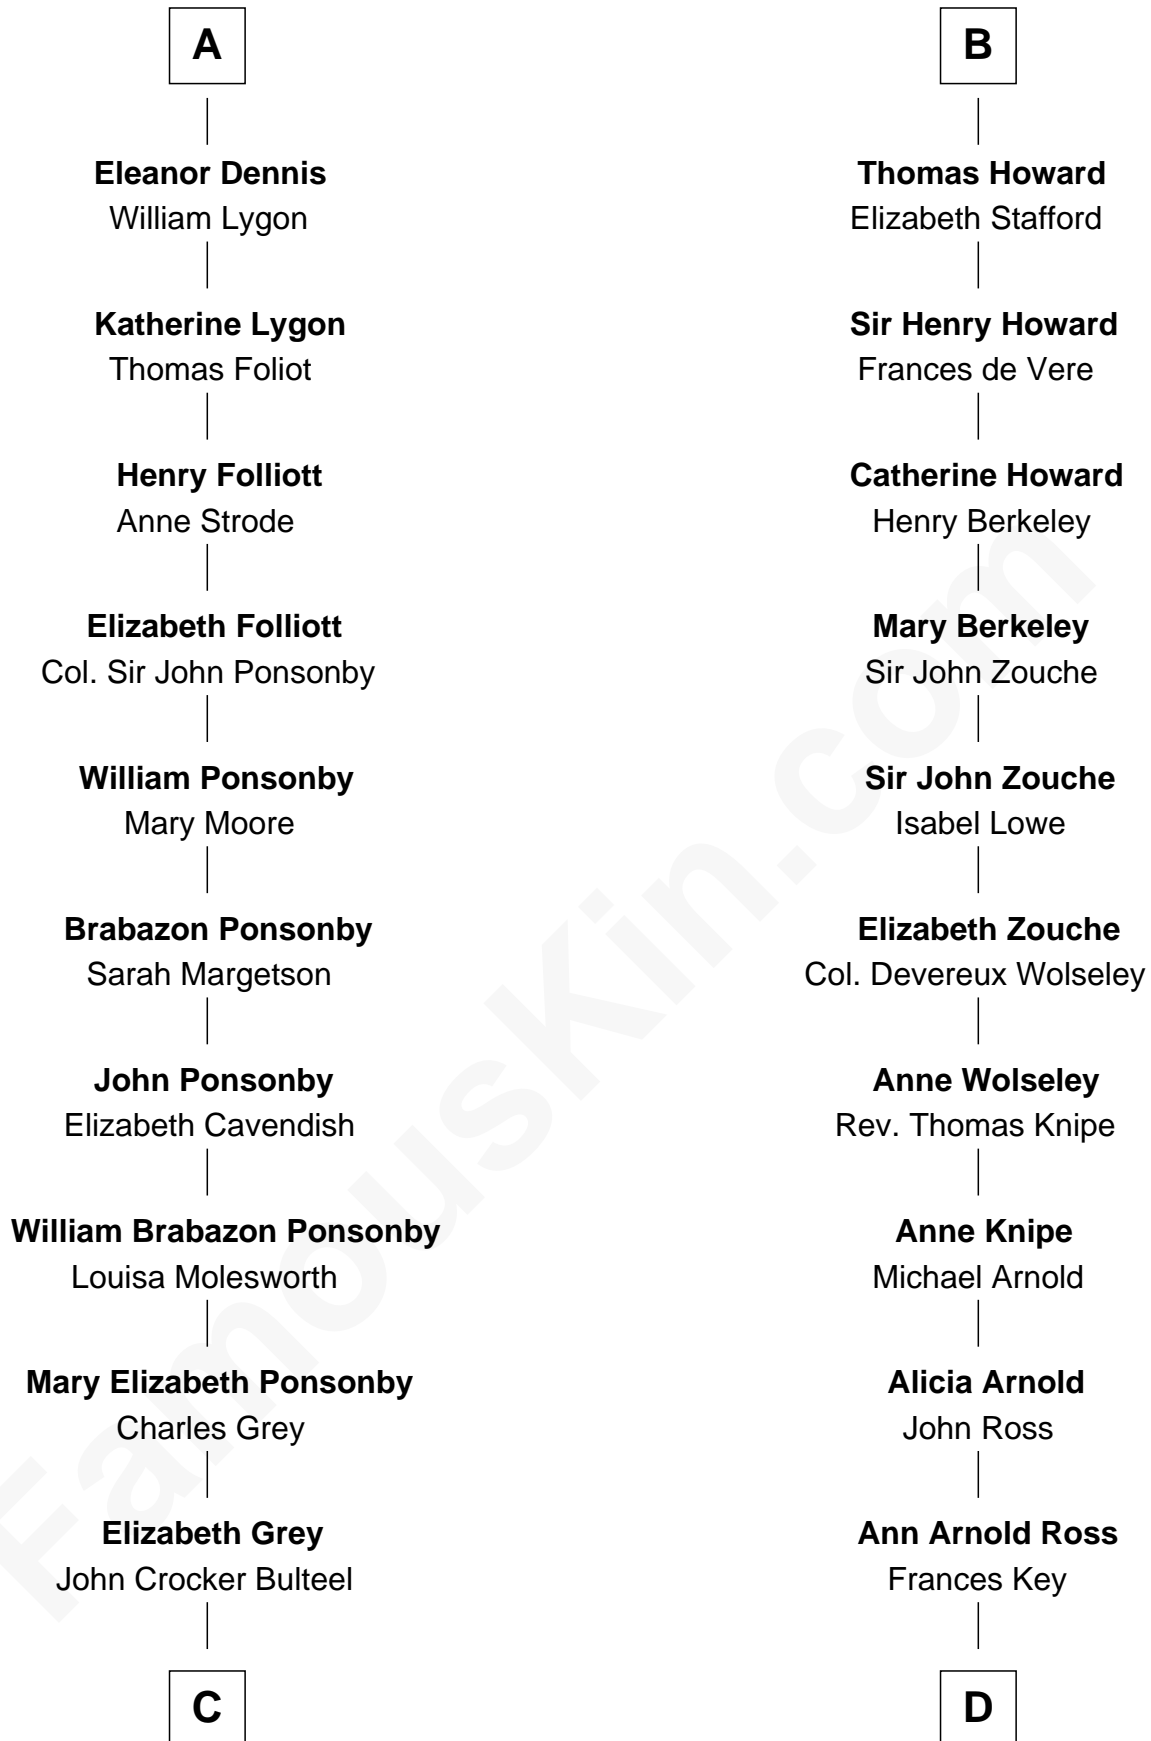

FamousKin.com
Relationship Chart of
Princess Diana
Princess of Wales

18th cousin 3 times removed of
Francis Scott Key
Author of "The Star Spangled Banner"

C

Louisa Emily Charlotte Bulteel

Edward Charles Baring

Margaret Baring

Charles Robert Spencer

Albert Edward John Spencer

Cynthia Elinor Beatrix Hamilton

Edward John Spencer

Frances Ruth Burke Roche

Princess Diana

Princess of Wales

D

John Ross Key

Anne Phebe Penn Dagworthy Charlton

Francis Scott Key

Author of "The Star Spangled Banner"

FamousKin.com