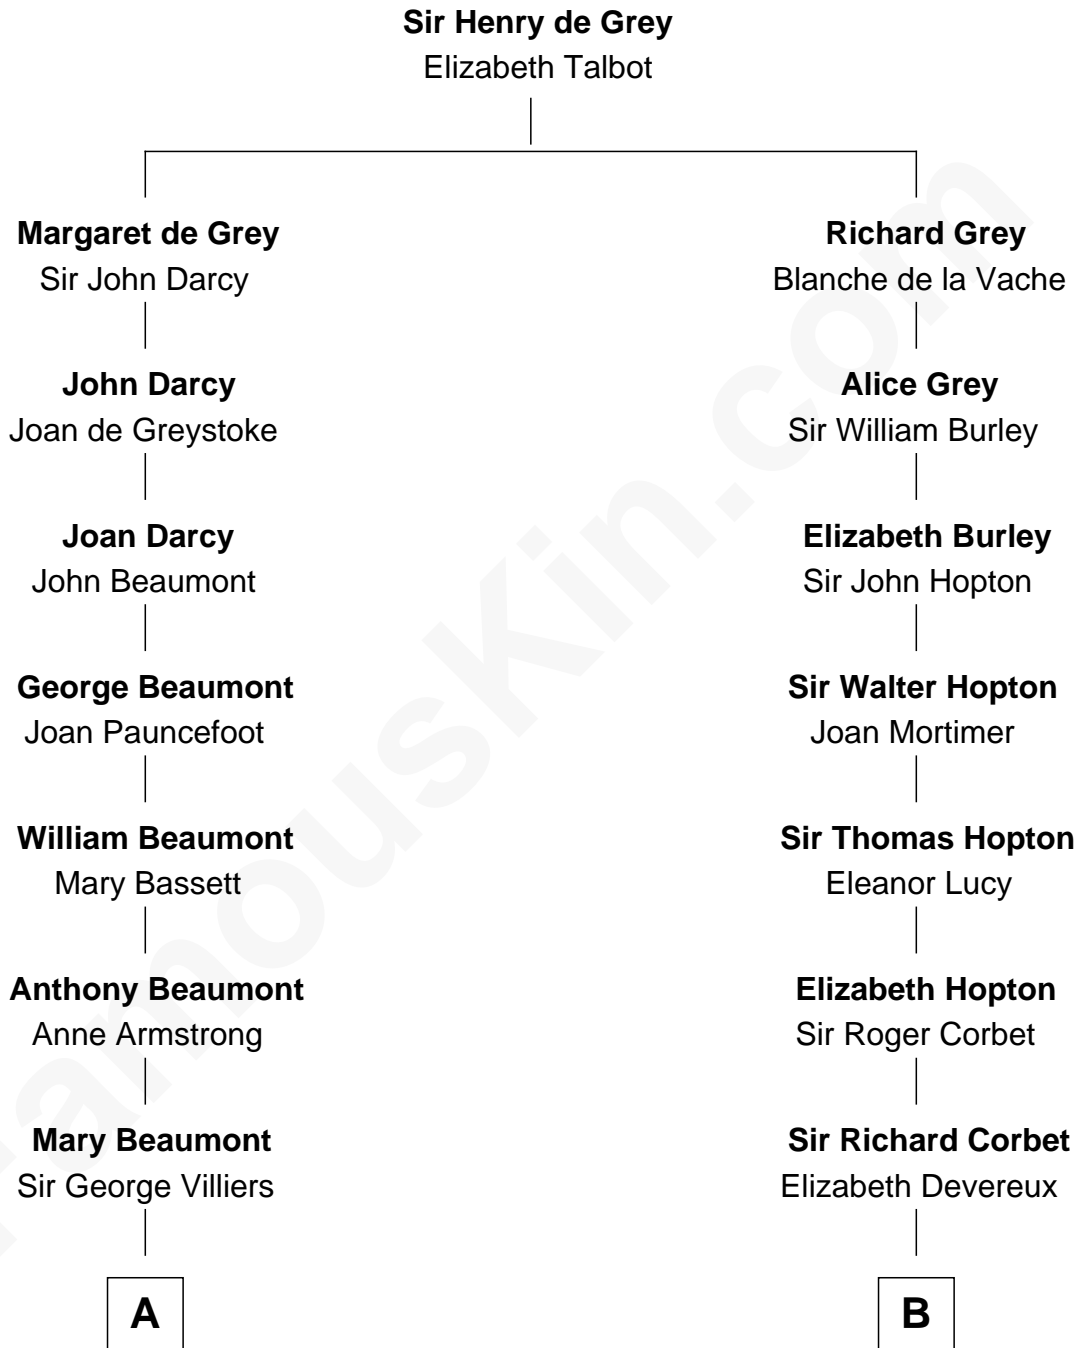

FamousKin.com
Relationship Chart of
Princess Diana
Princess of Wales

18th cousin 2 times removed of

John D. Rockefeller
Founder of the Standard Oil Company

FamousKin.com