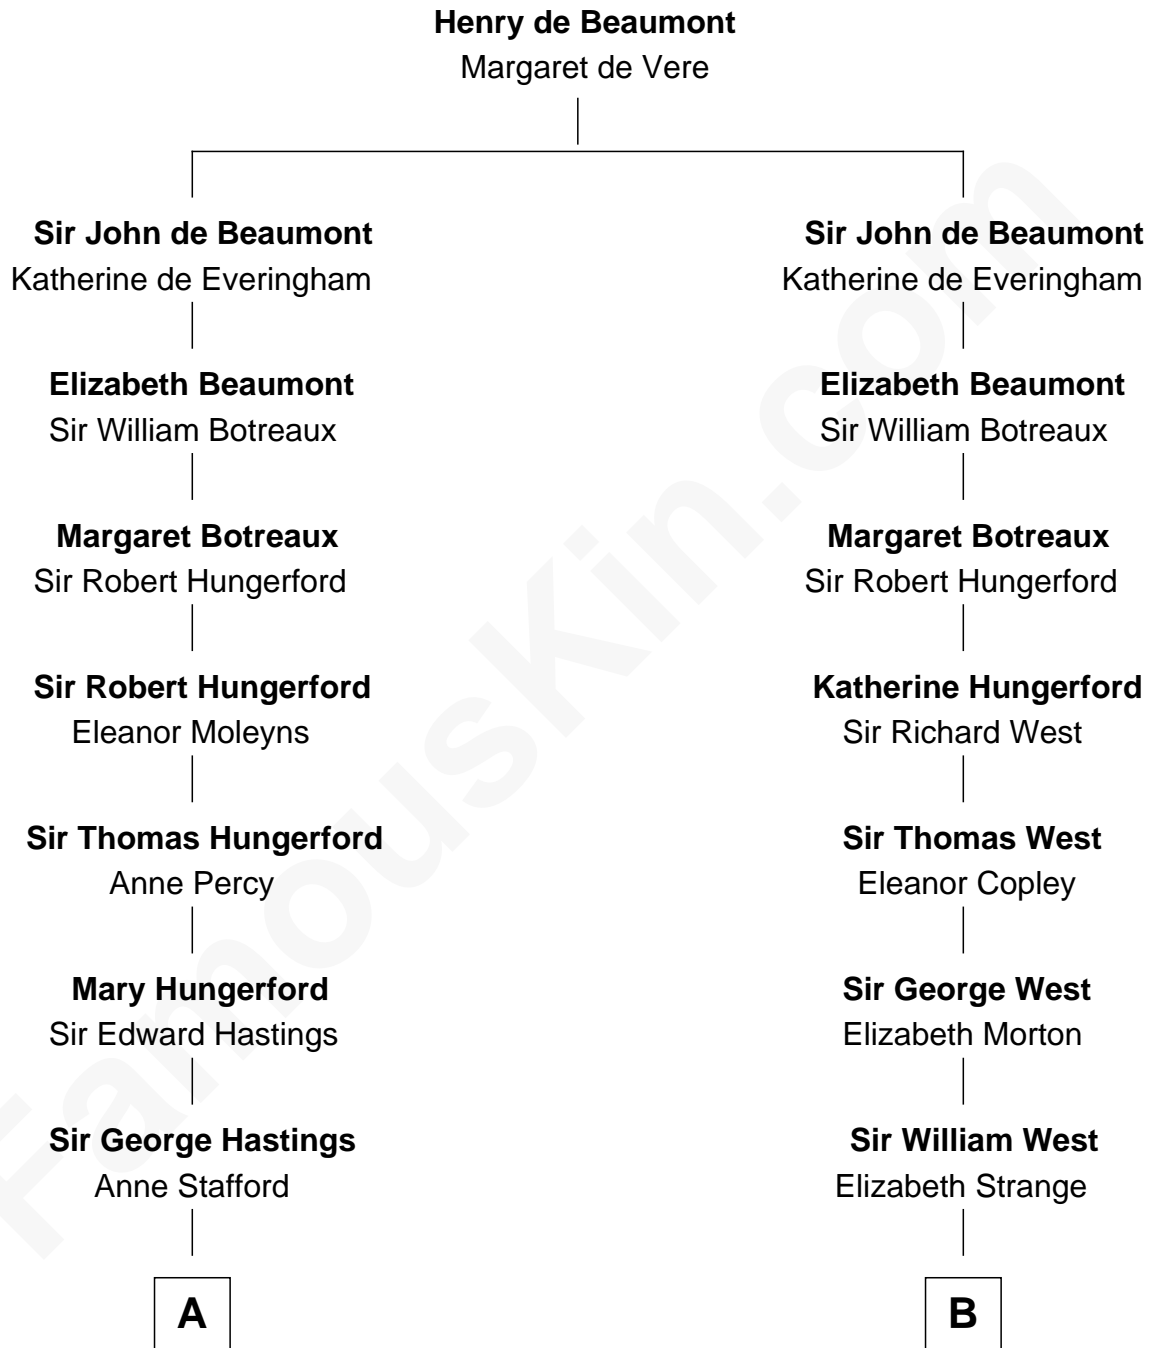

FamousKin.com

Relationship Chart of

Princess Diana

Princess of Wales

17th cousin 3 times removed of

John D. Rockefeller
Founder of the Standard Oil Company

C

—
Charles Robert Spencer

Margaret Baring

—
Albert Edward John Spencer

Cynthia Elinor Beatrix Hamilton

—
Edward John Spencer

Frances Ruth Burke Roche

—
Princess Diana

Princess of Wales

FamousKin.com