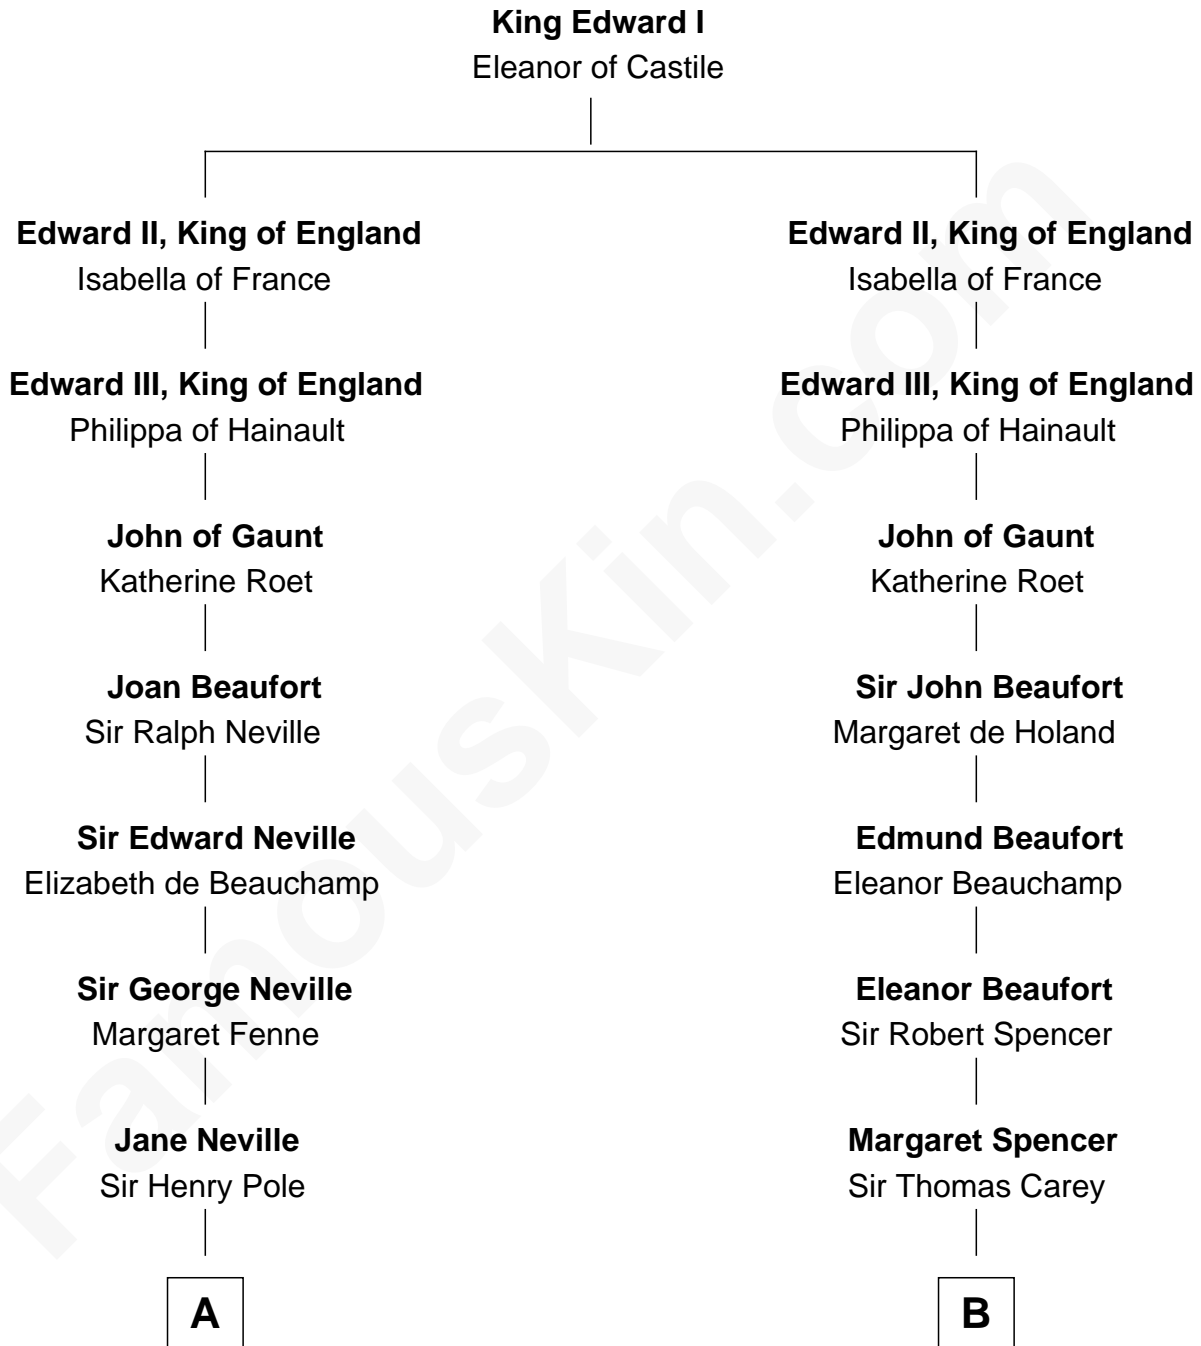

FamousKin.com Relationship Chart of

Princess Diana

Princess of Wales

19th cousin 1 time removed of

John D. Rockefeller

Founder of the Standard Oil Company

FamousKin.com