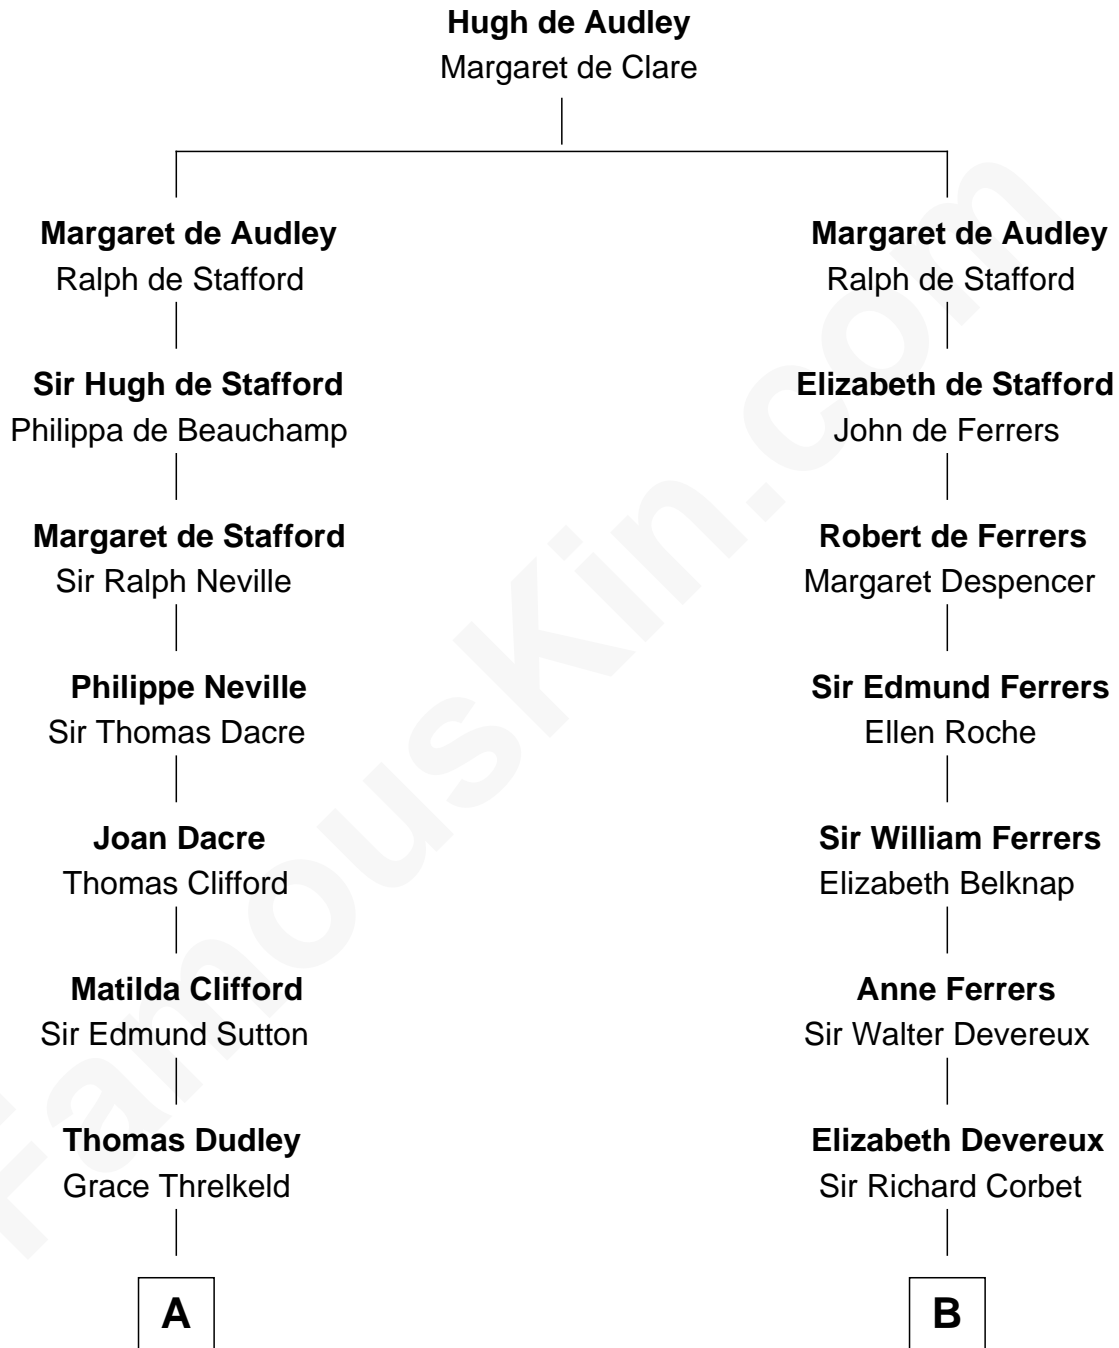

# FamousKin.com Relationship Chart of

**Princess Diana**

*Princess of Wales*

19th cousin 1 time removed of

**John D. Rockefeller**

*Founder of the Standard Oil Company*

**C**

**Albert Edward John Spencer**  
Cynthia Elinor Beatrix Hamilton

**Edward John Spencer**  
Frances Ruth Burke Roche

**Princess Diana**  
*Princess of Wales*

**D**

**Miles Avery**  
Malinda Pixley

**Lucy Avery**  
Godfrey Lewis Rockefeller

**William Avery Rockefeller**  
Eliza Davison