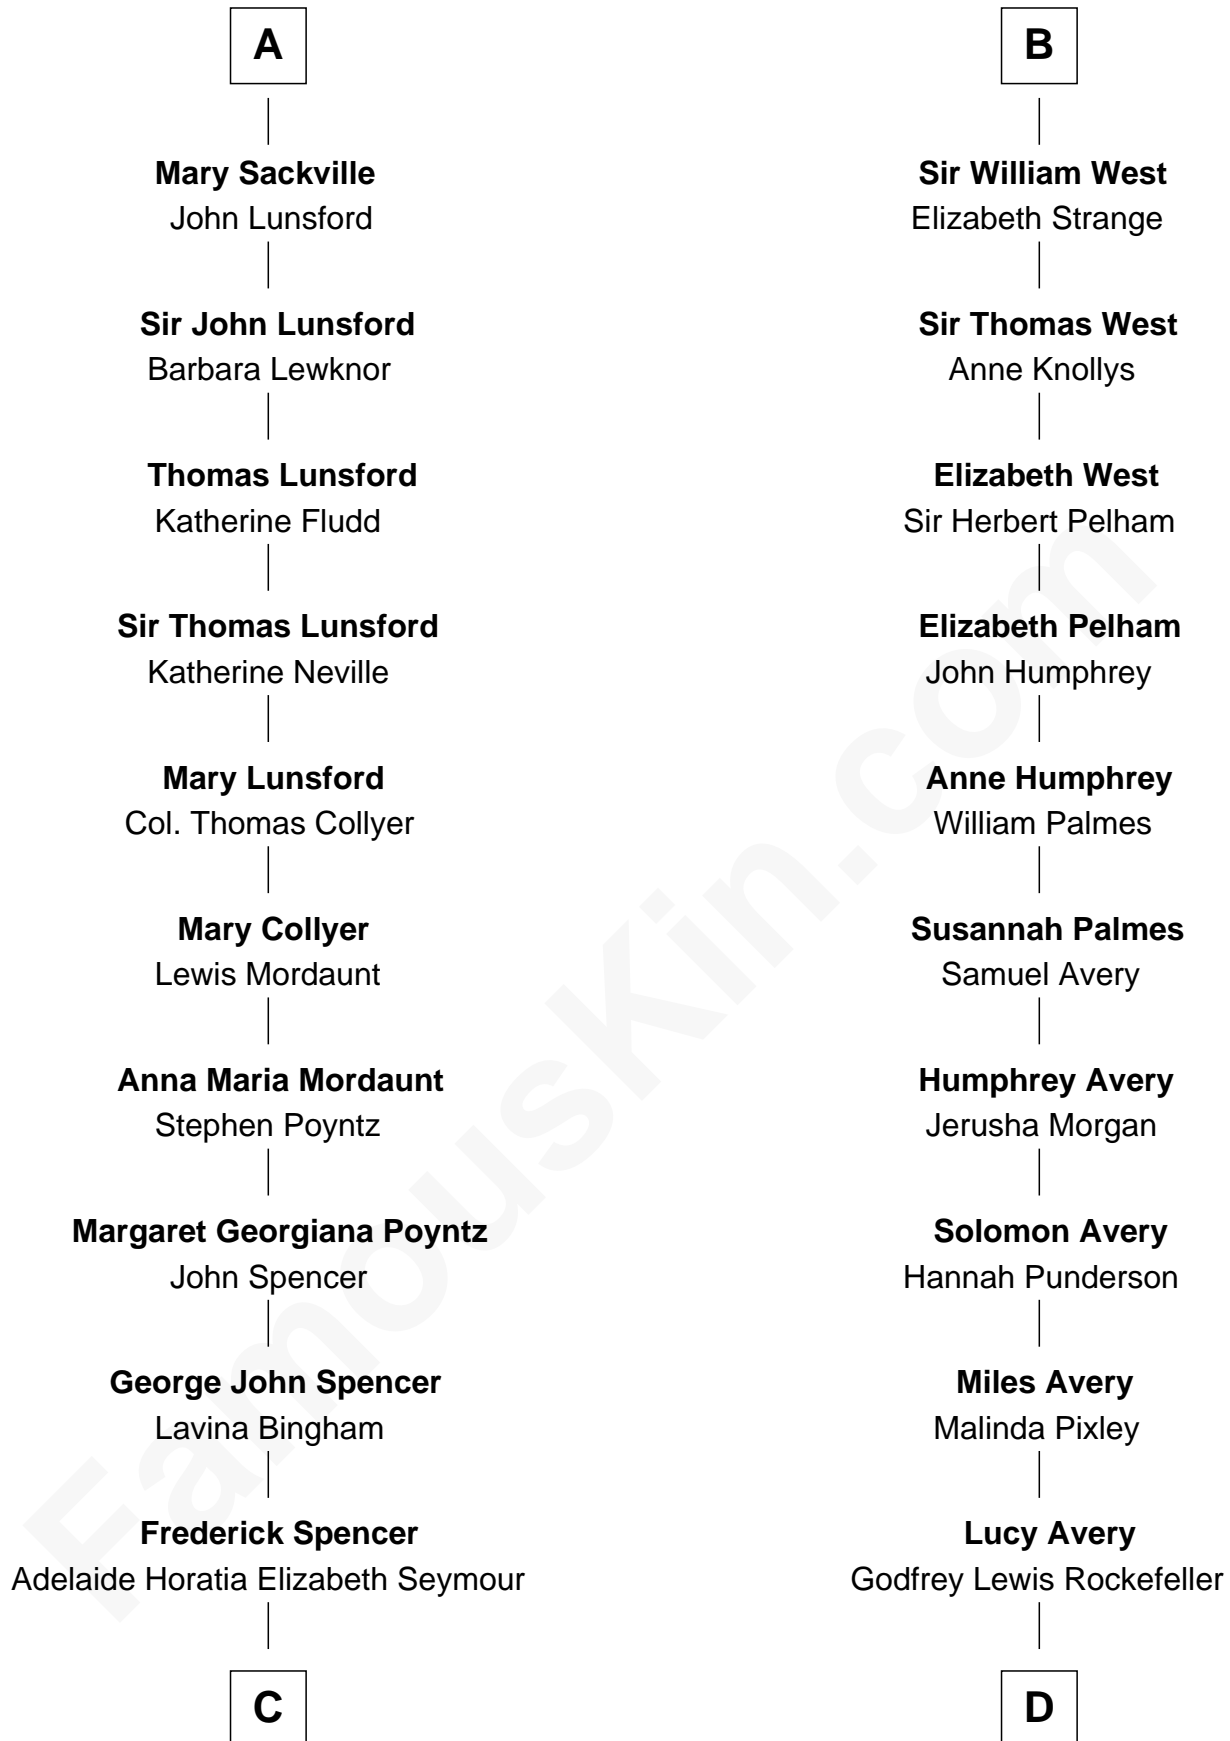

FamousKin.com Relationship Chart of

Princess Diana

Princess of Wales

18th cousin 2 times removed of

John D. Rockefeller

Founder of the Standard Oil Company

Robert de Felton
Hawise le Strange

FamousKin.com