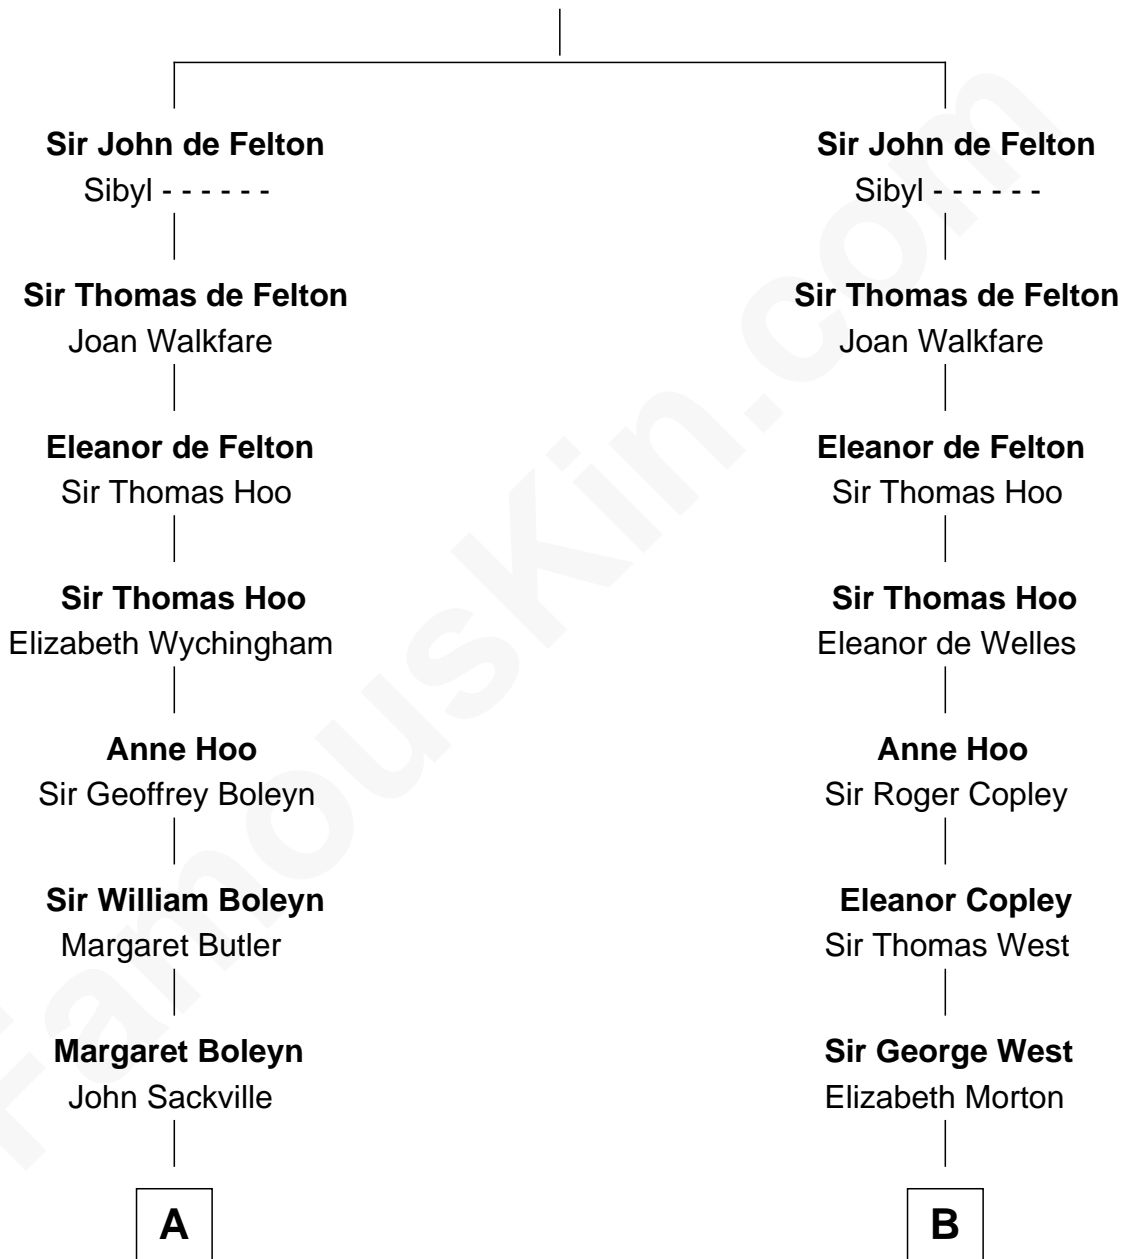

FamousKin.com Relationship Chart of

Princess Diana

Princess of Wales

18th cousin 2 times removed of

John D. Rockefeller

Founder of the Standard Oil Company

Robert de Felton
Hawise le Strange

FamousKin.com