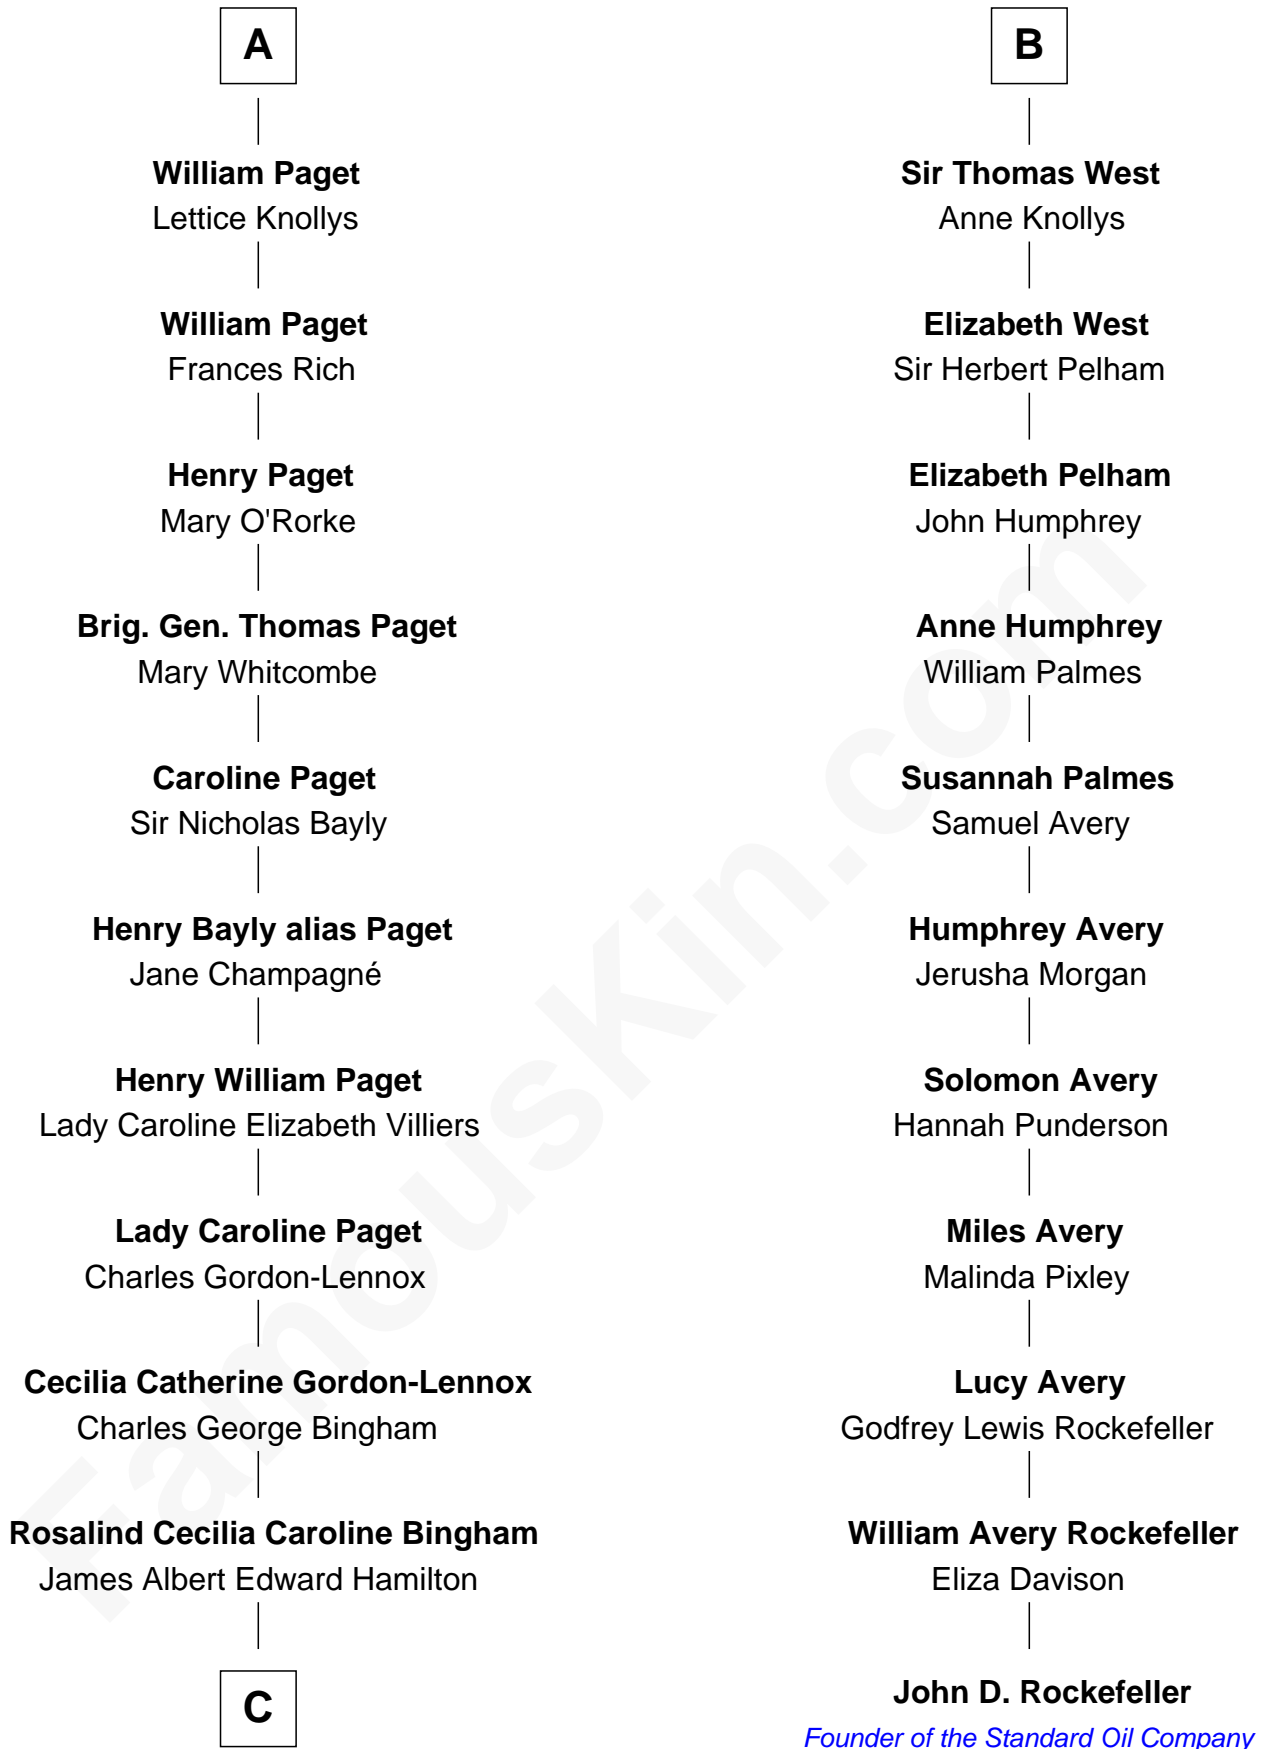

FamousKin.com

Relationship Chart of

Princess Diana

Princess of Wales

17th cousin 2 times removed of

John D. Rockefeller
Founder of the Standard Oil Company

Sir Edmund Hussey

C

Cynthia Elinor Beatrix Hamilton

Albert Edward John Spencer

Edward John Spencer

Frances Ruth Burke Roche

Princess Diana

Princess of Wales

FamousKin.com