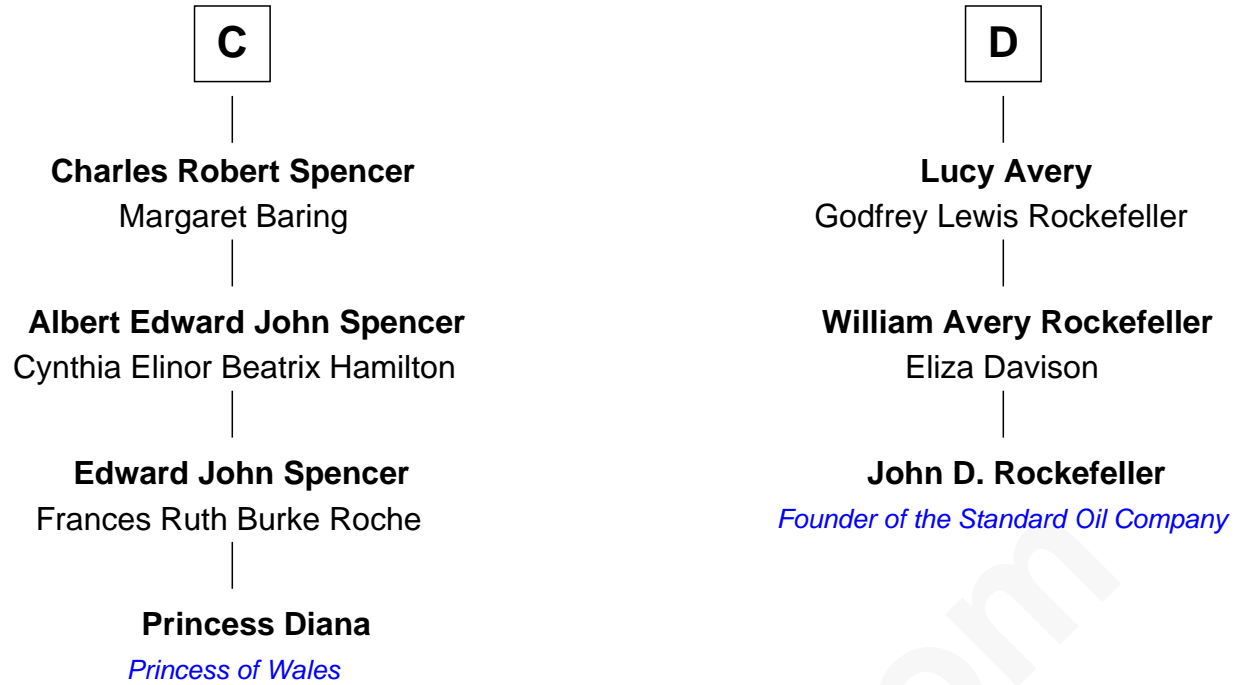

## Relationship Chart of

### Princess Diana

*Princess of Wales*

19th cousin 1 time removed of

**John D. Rockefeller**  
*Founder of the Standard Oil Company*

**Sir Robert de Bois**  
Christian le Latimer

FamousKin.com