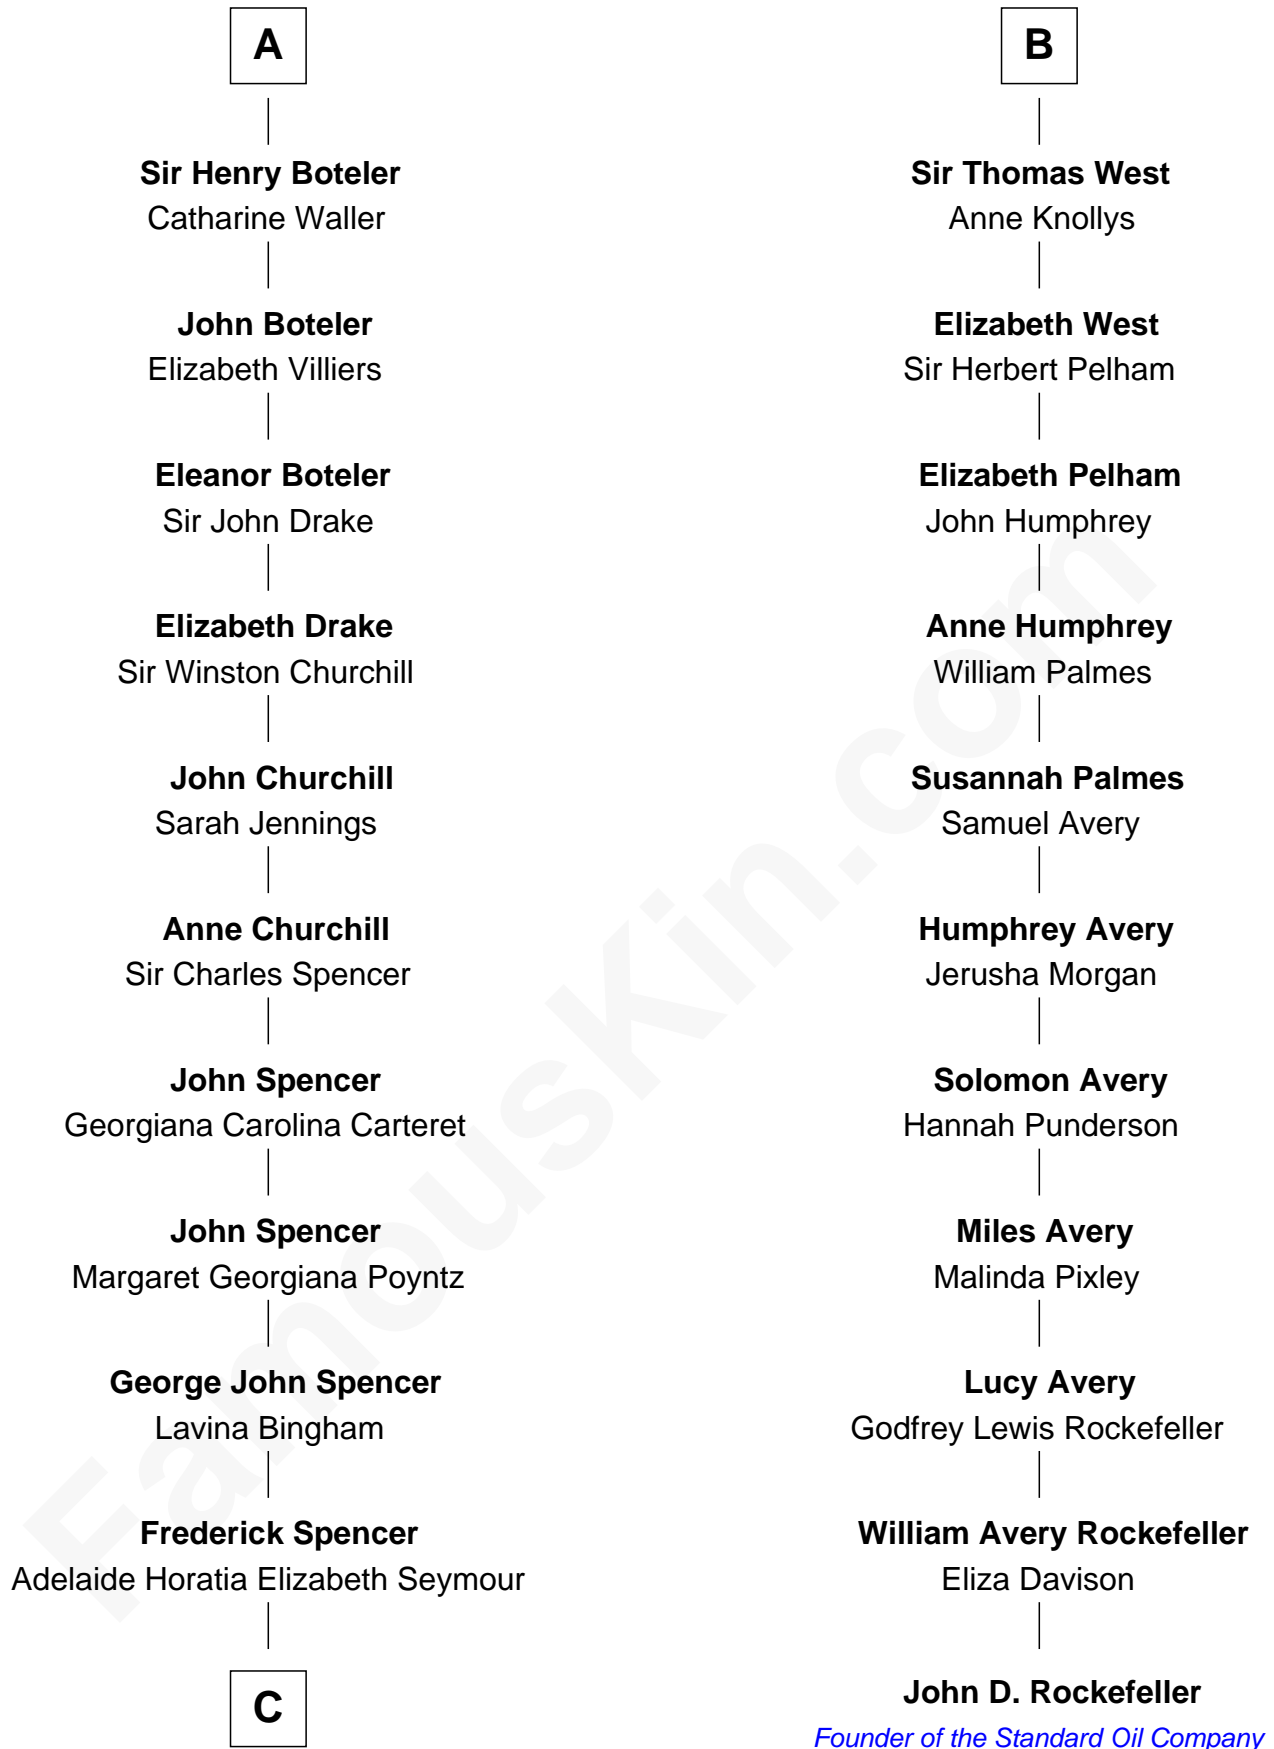

**FamousKin.com**  
**Relationship Chart of**  
**Princess Diana**  
*Princess of Wales*

17th cousin 3 times removed of

**John D. Rockefeller**  
*Founder of the Standard Oil Company*

**C**

—  
**Charles Robert Spencer**

Margaret Baring

—  
**Albert Edward John Spencer**

Cynthia Elinor Beatrix Hamilton

—  
**Edward John Spencer**

Frances Ruth Burke Roche

—  
**Princess Diana**

*Princess of Wales*

FamousKin.com