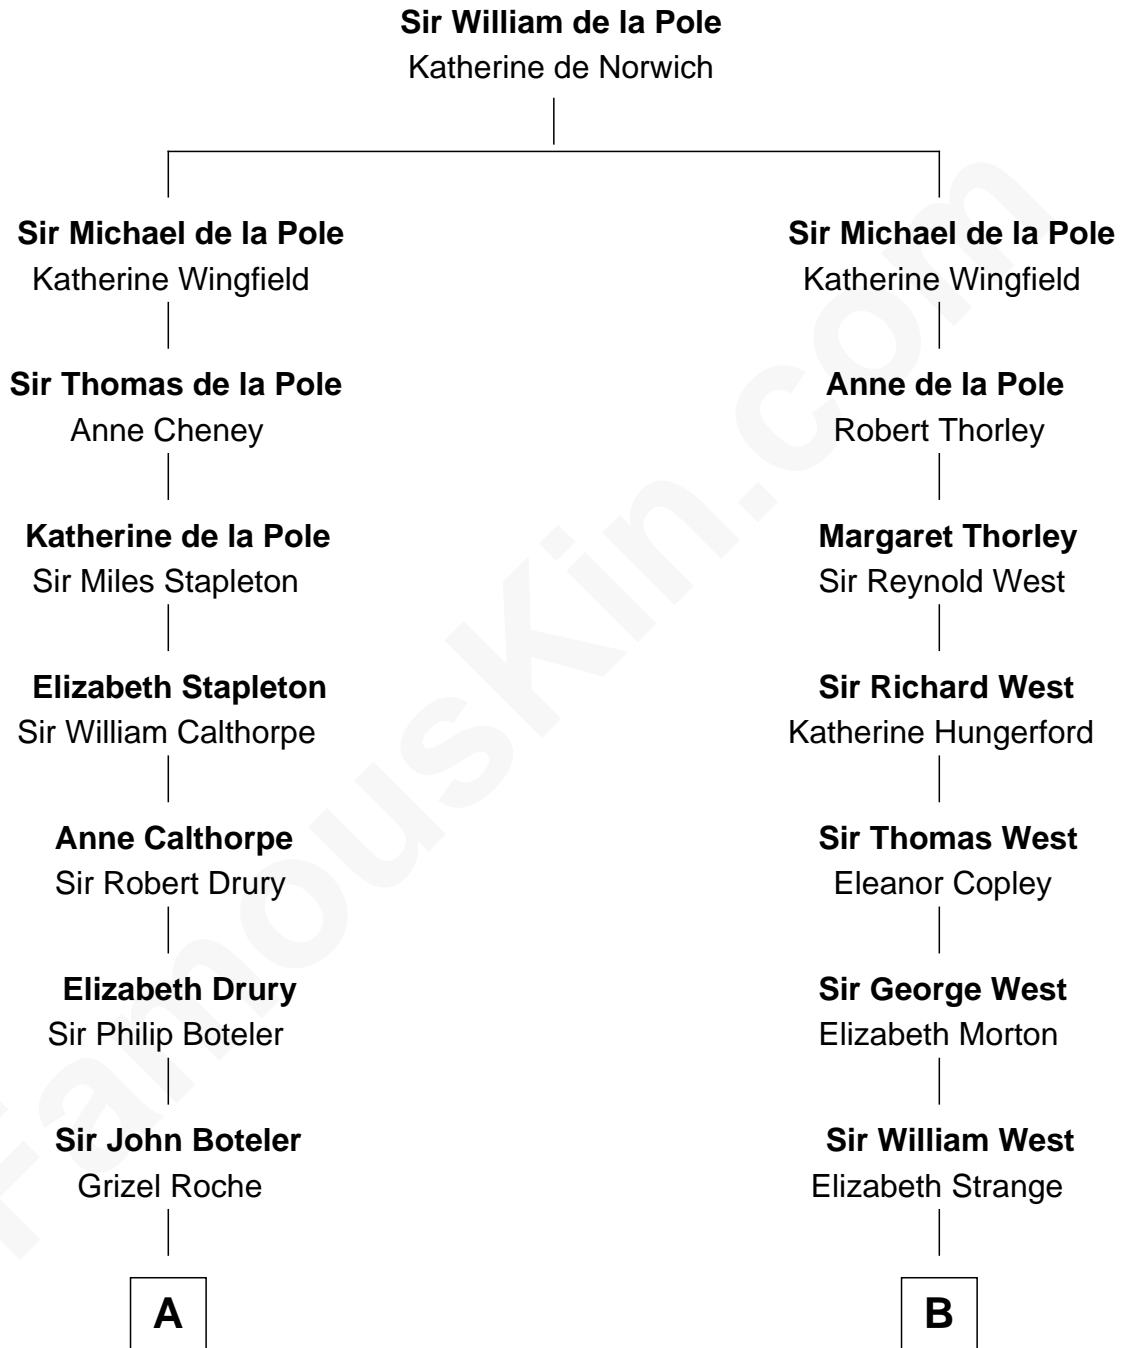

**FamousKin.com**  
**Relationship Chart of**  
**Princess Diana**  
*Princess of Wales*

17th cousin 3 times removed of

**John D. Rockefeller**  
*Founder of the Standard Oil Company*

**C**

—  
**Charles Robert Spencer**

Margaret Baring

—  
**Albert Edward John Spencer**

Cynthia Elinor Beatrix Hamilton

—  
**Edward John Spencer**

Frances Ruth Burke Roche

—  
**Princess Diana**

*Princess of Wales*

FamousKin.com