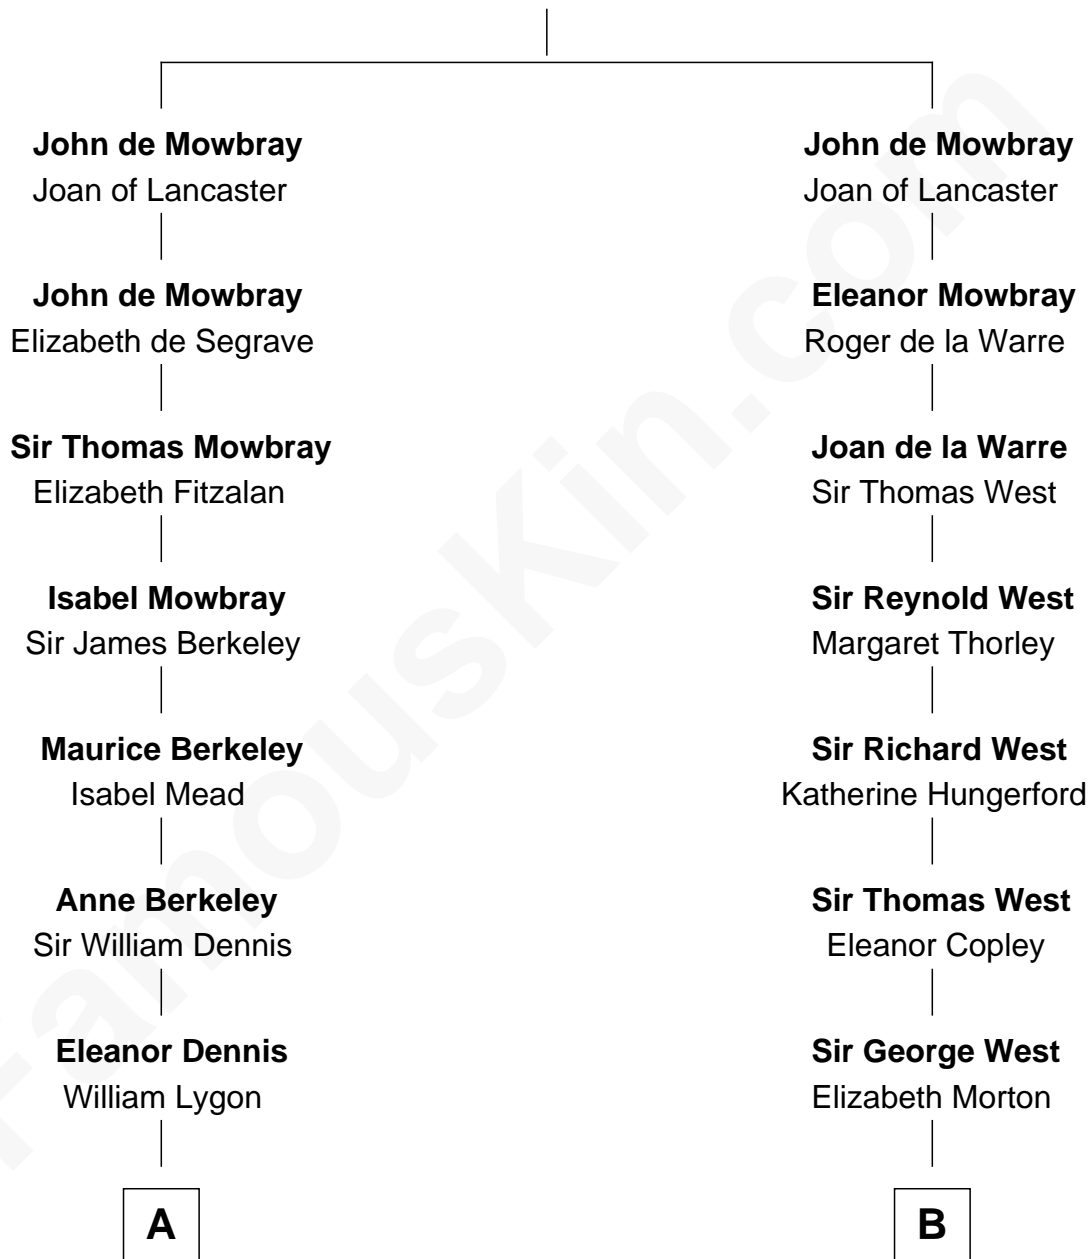

FamousKin.com

Relationship Chart of

Princess Diana

Princess of Wales

18th cousin 2 times removed of

John D. Rockefeller
Founder of the Standard Oil Company

Sir John de Mowbray
 Aline de Braiose

C

Margaret Baring
Charles Robert Spencer

Albert Edward John Spencer
Cynthia Elinor Beatrix Hamilton

Edward John Spencer
Frances Ruth Burke Roche

Princess Diana
Princess of Wales

D

William Avery Rockefeller
Eliza Davison