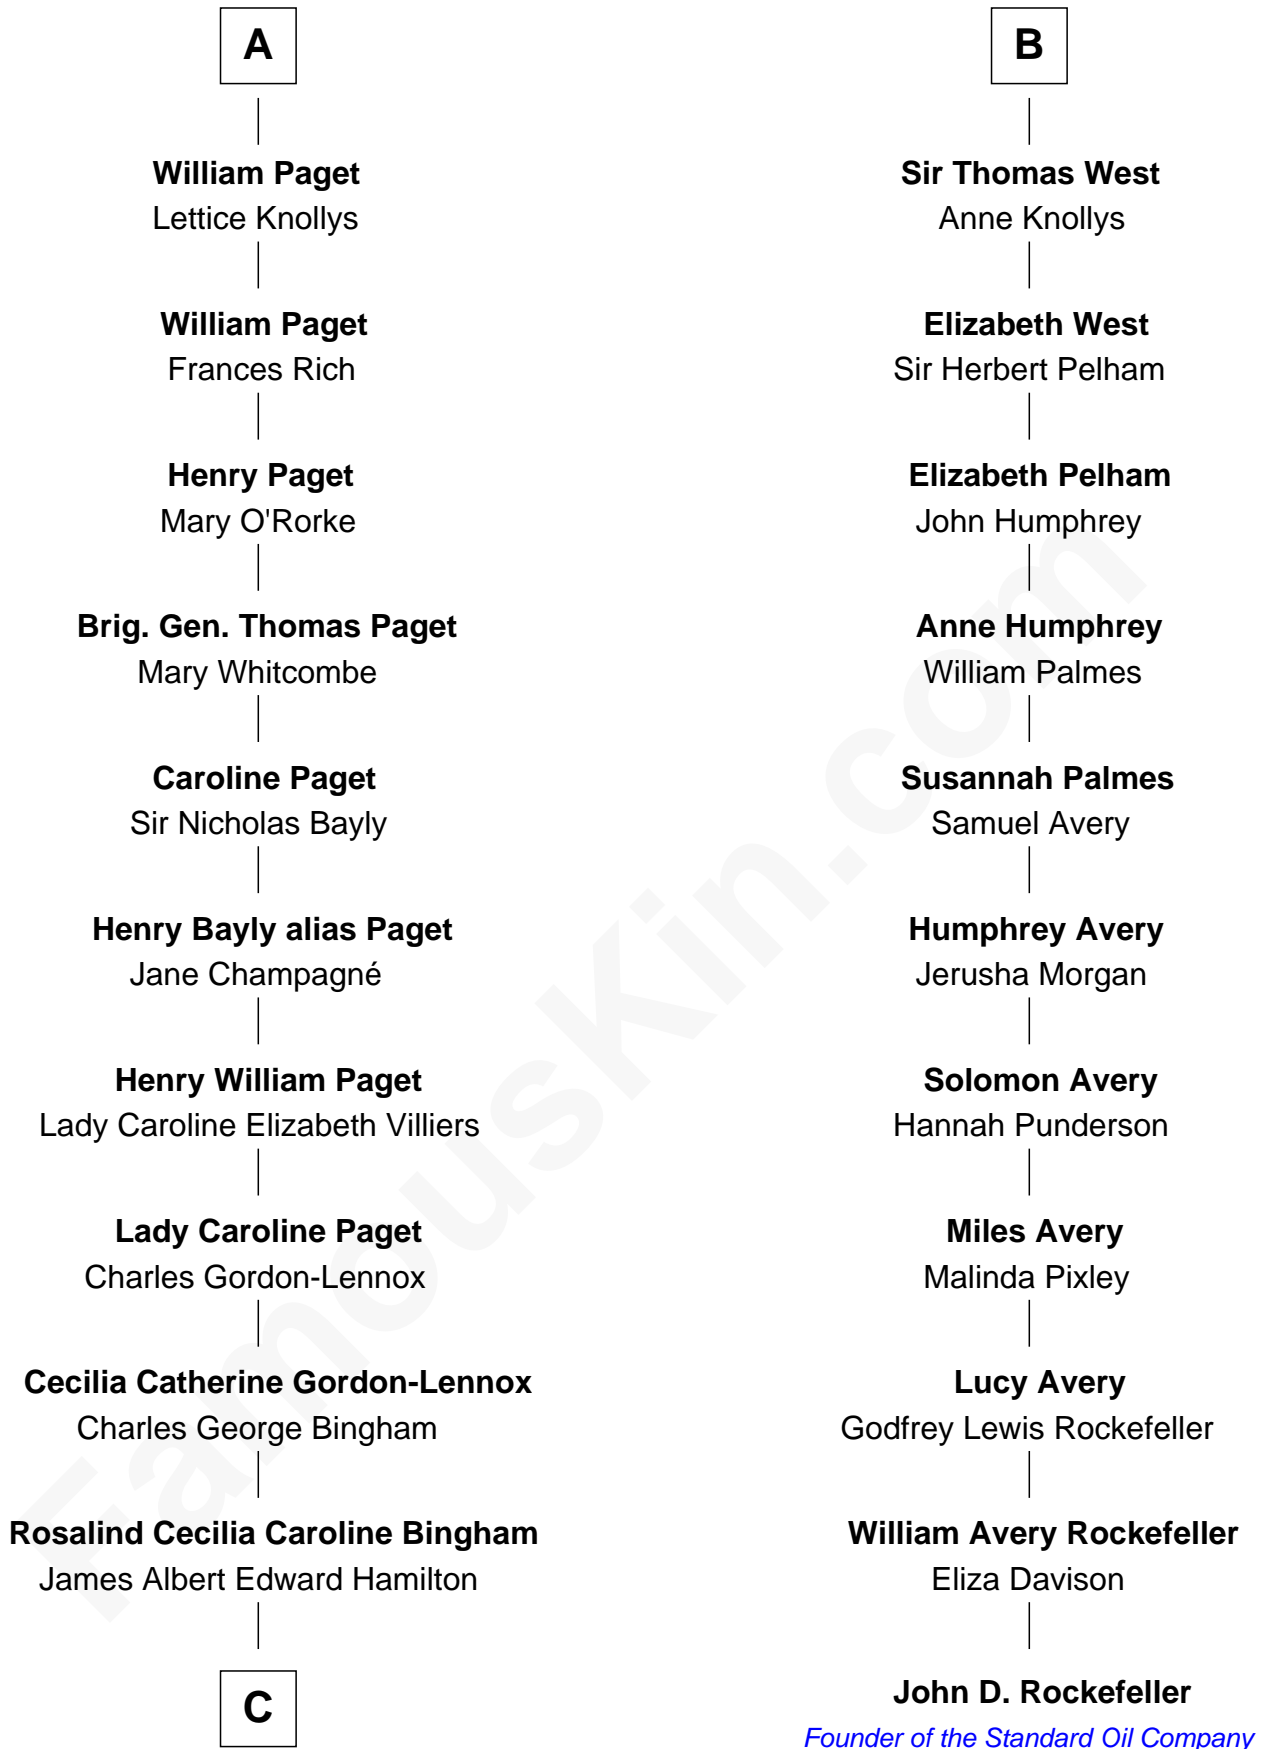

**FamousKin.com**  
**Relationship Chart of**  
**Princess Diana**  
*Princess of Wales*

17th cousin 2 times removed of

**John D. Rockefeller**  
*Founder of the Standard Oil Company*

**Sir Thomas de Courtenay**  
Muriel de Moels

**C**

**Cynthia Elinor Beatrix Hamilton**

Albert Edward John Spencer

**Edward John Spencer**

Frances Ruth Burke Roche

**Princess Diana**

*Princess of Wales*

FamousKin.com