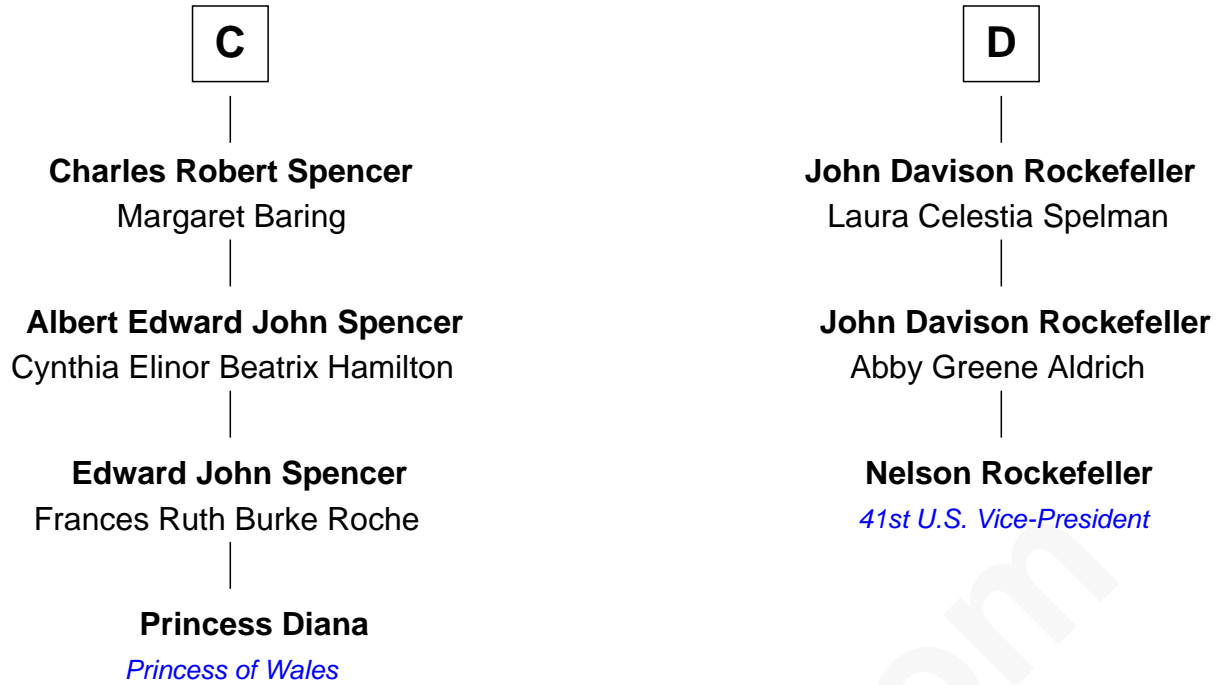

FamousKin.com

Relationship Chart of

Princess Diana

Princess of Wales

19th cousin 1 time removed of

Nelson Rockefeller
41st U.S. Vice-President

Sir Adam de Everingham

FamousKin.com