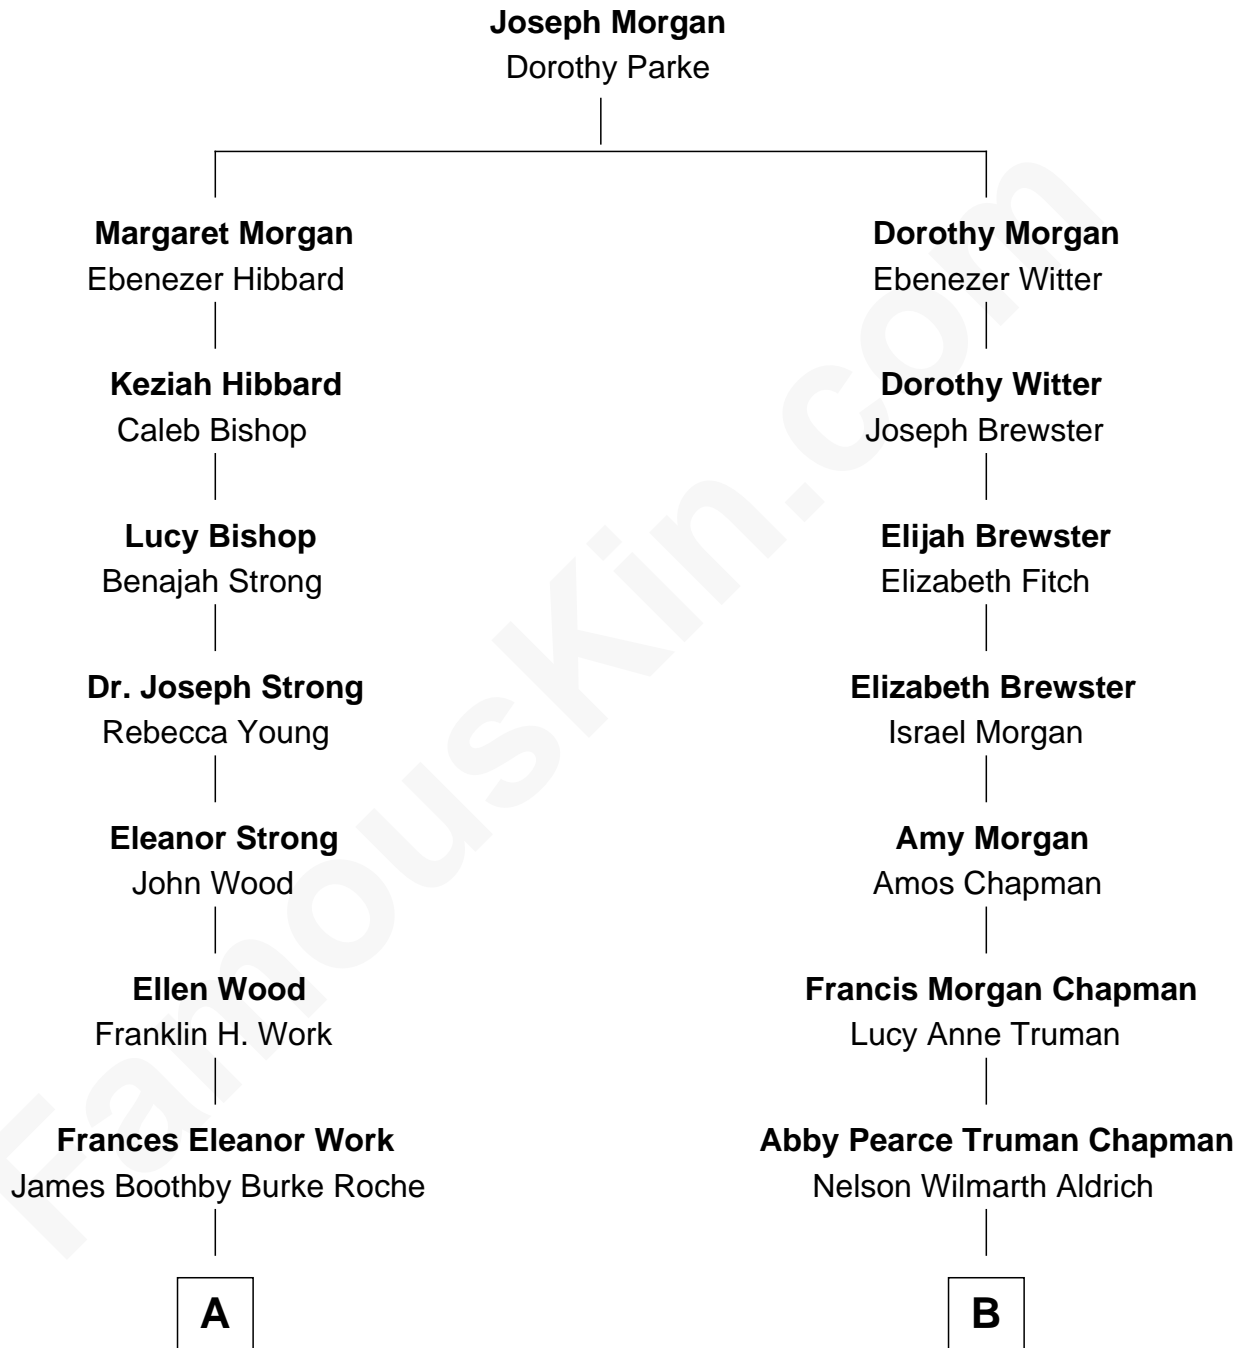

FamousKin.com Relationship Chart of

Princess Diana

Princess of Wales

8th cousin 1 time removed of

Nelson Rockefeller

41st U.S. Vice-President

FamousKin.com