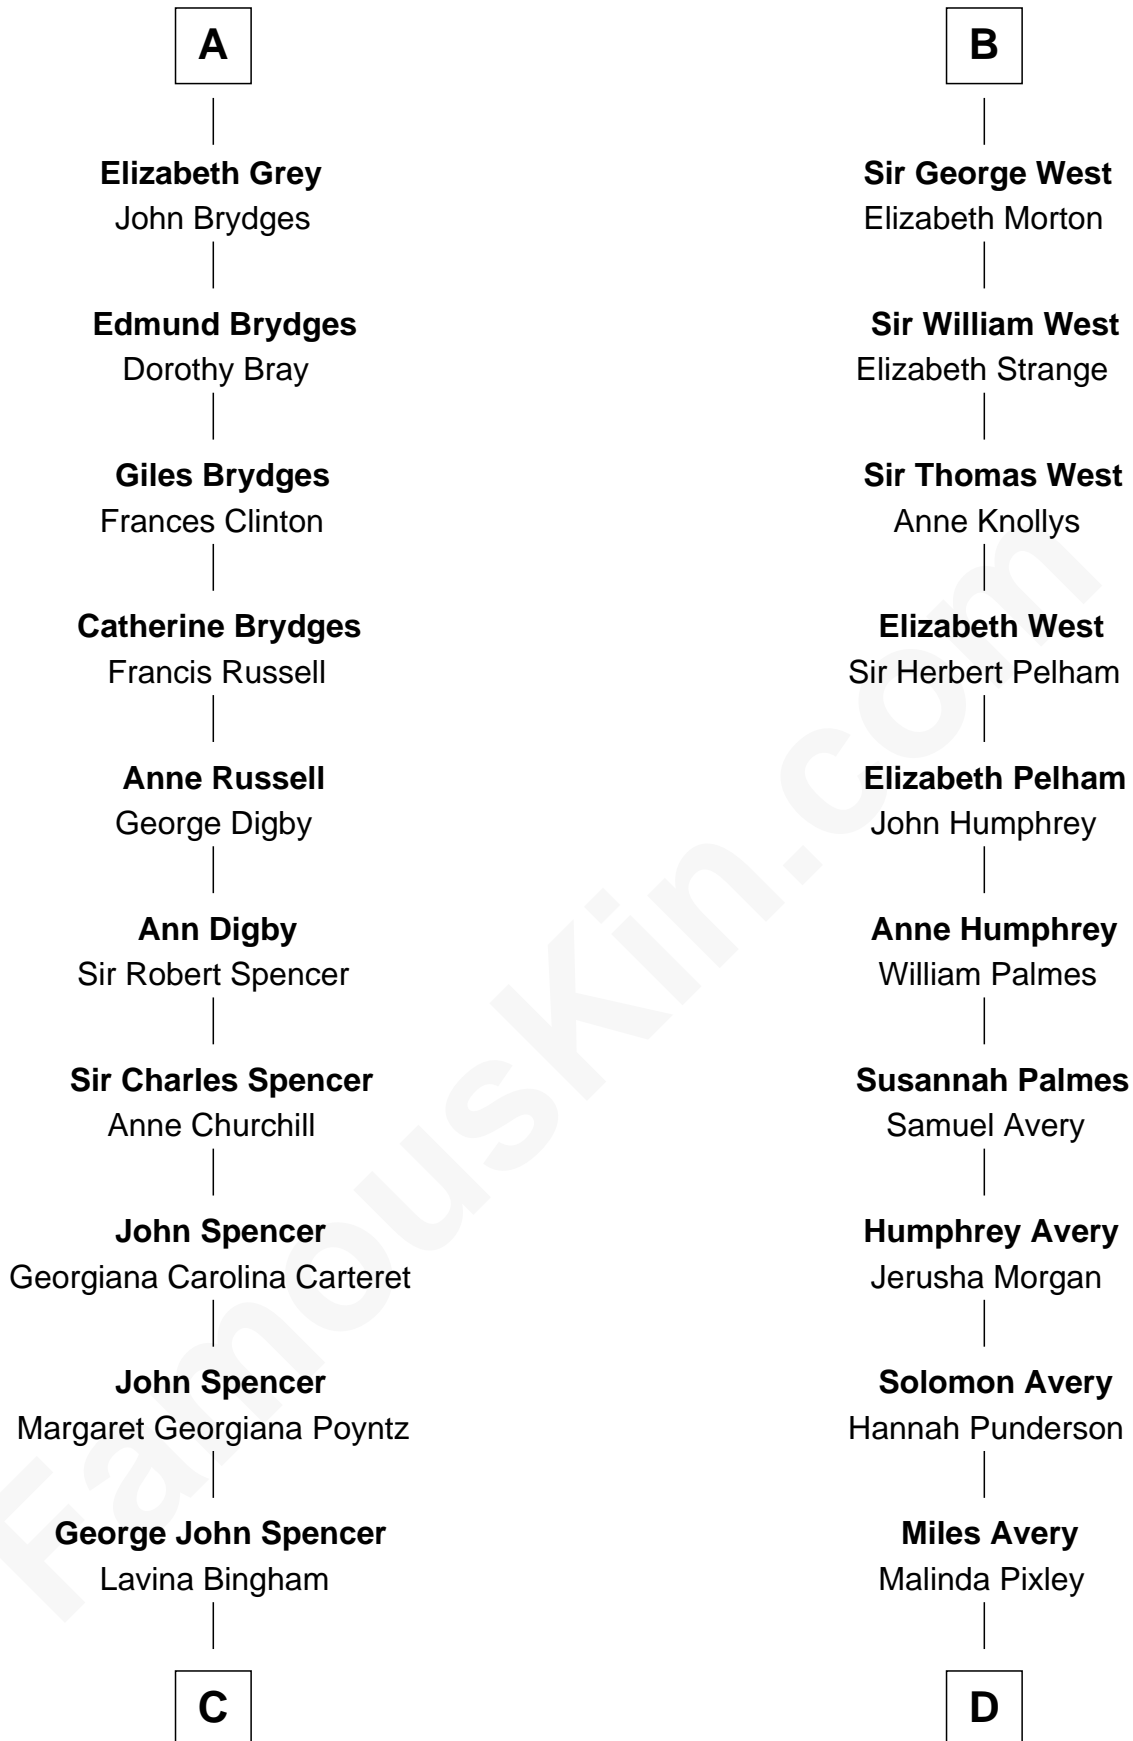

FamousKin.com Relationship Chart of

Princess Diana

Princess of Wales

21st cousin of

Nelson Rockefeller

41st U.S. Vice-President

C

Frederick Spencer

Adelaide Horatia Elizabeth Seymour

Charles Robert Spencer

Margaret Baring

Albert Edward John Spencer

Cynthia Elinor Beatrix Hamilton

Edward John Spencer

Frances Ruth Burke Roche

Princess Diana