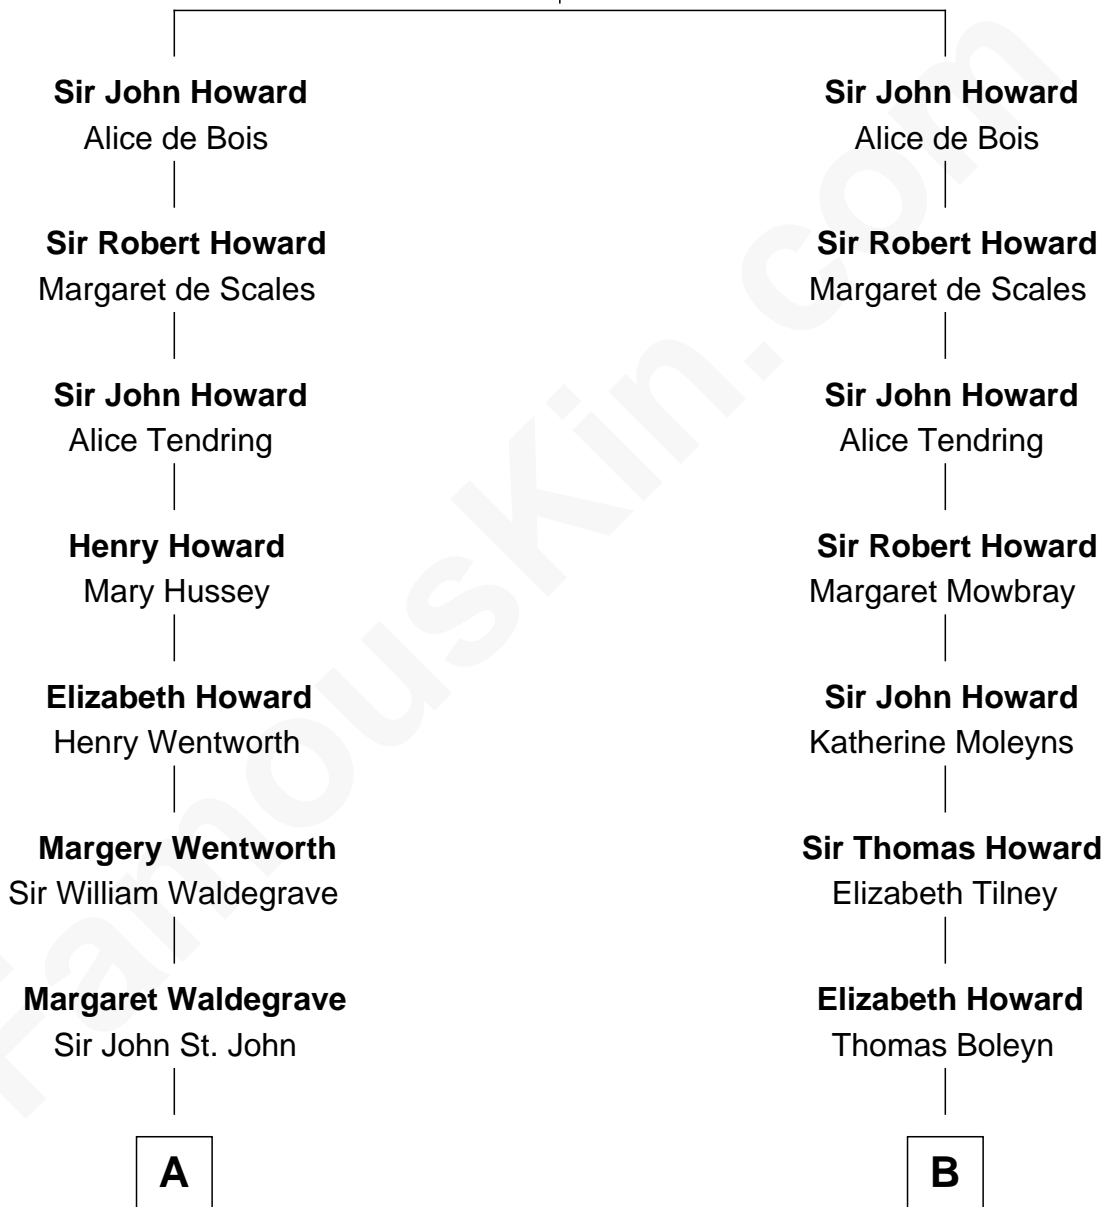

# FamousKin.com Relationship Chart of

**Princess Diana**

*Princess of Wales*

20th cousin 1 time removed of

**Nelson Rockefeller**

*41st U.S. Vice-President*

**Sir John Howard**

Joan of Cornwall

**A**

**Margaret St. John**  
Sir Francis Russell

**William Russell**  
Elizabeth Long

**Francis Russell**  
Catherine Brydges

**Anne Russell**  
George Digby

**Ann Digby**  
Sir Robert Spencer

**Sir Charles Spencer**  
Anne Churchill

**John Spencer**  
Georgiana Carolina Carteret

**John Spencer**  
Margaret Georgiana Poyntz

**George John Spencer**  
Lavina Bingham

**Frederick Spencer**  
Adelaide Horatia Elizabeth Seymour

**C**

**B**

**Mary Boleyn**  
Sir William Carey