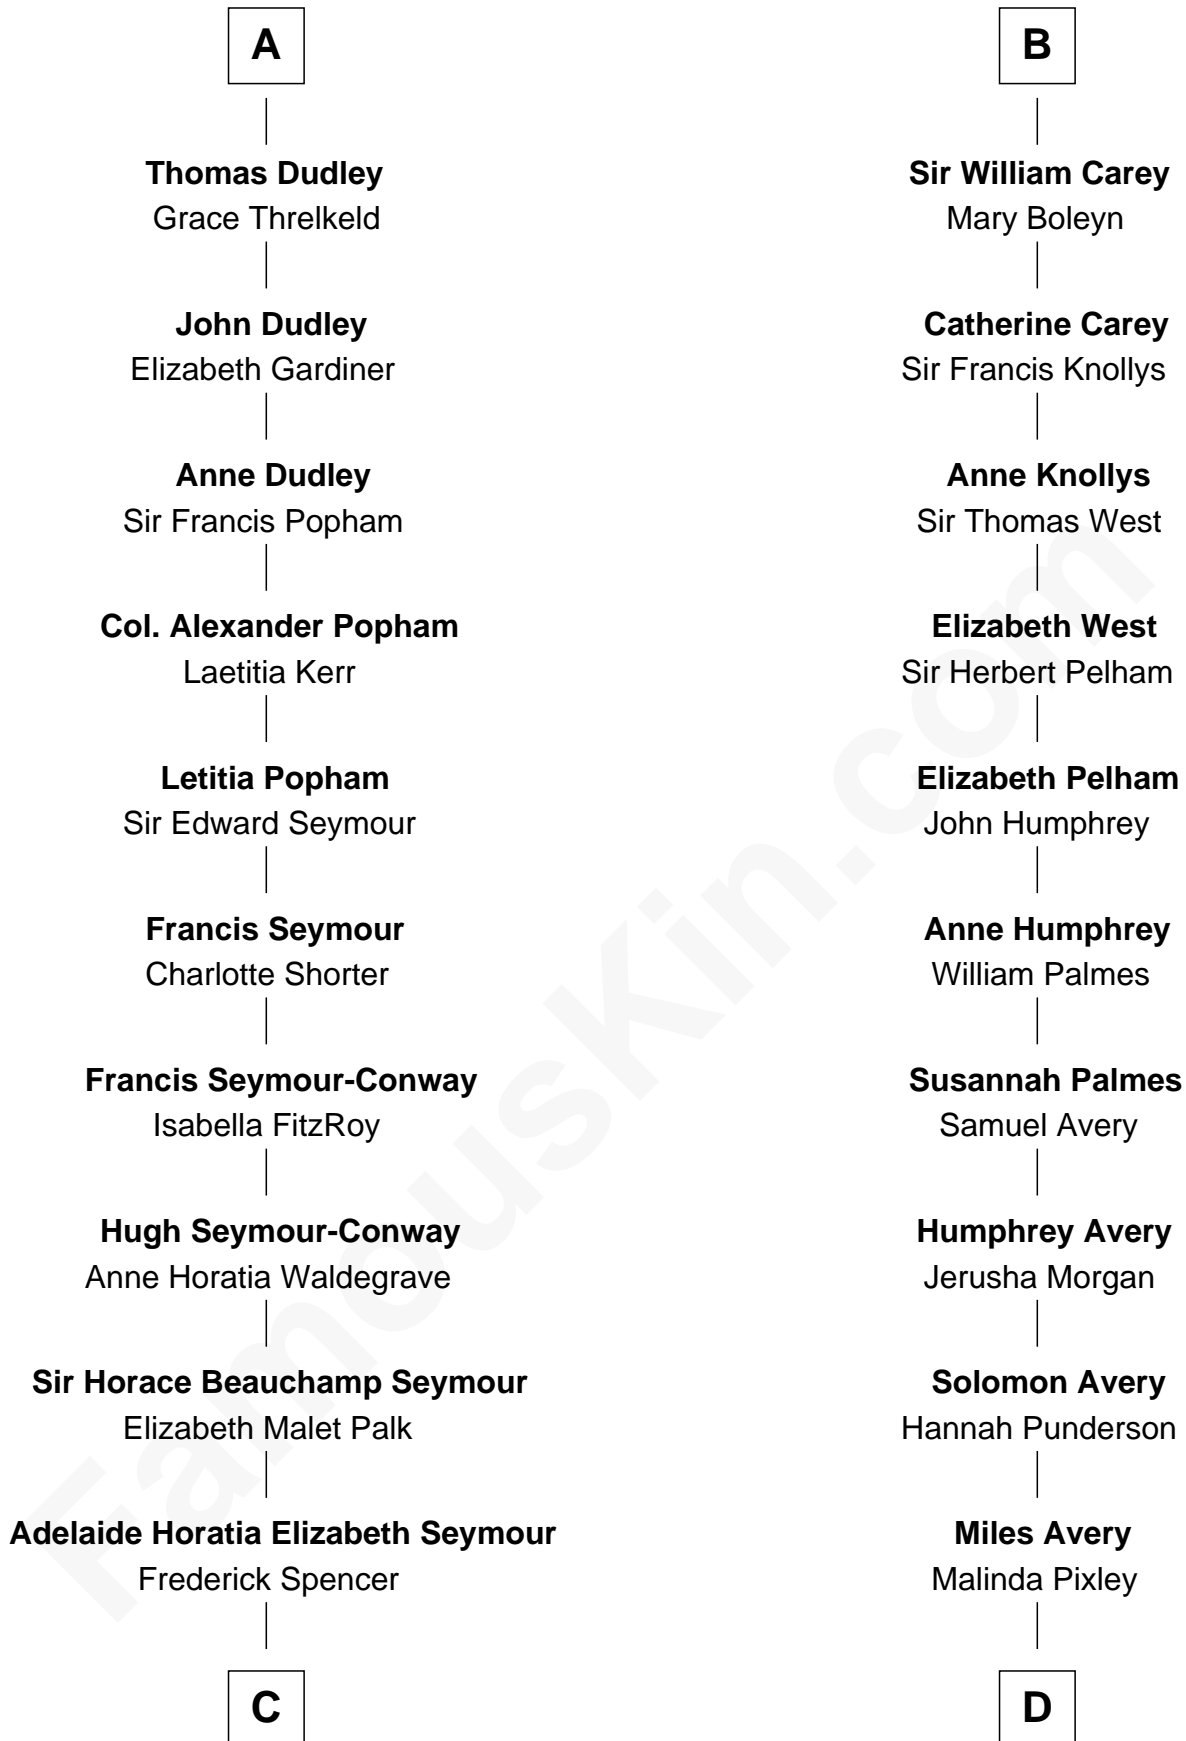

FamousKin.com
Relationship Chart of
Princess Diana
Princess of Wales

20th cousin 1 time removed of

Nelson Rockefeller
41st U.S. Vice-President

Sir Hugh le Despencer
 Isabella de Beauchamp

Sir Philip le Despencer
 Margaret de Goushill

Hugh le Despencer
 Eleanor de Clare

Sir Philip le Despencer
 Joan de Cobham

Elizabeth le Despencer
 Maurice de Berkeley

Sir Philip le Despencer
 Elizabeth - - - - -

Thomas de Berkeley
 Margaret de Lisle

Alice le Despenser
 Sir John Sutton

Elizabeth de Berkeley
 Richard de Beauchamp

Sir John Sutton
 Constance Blount

Eleanor Beauchamp
 Edmund Beaufort

Sir John Sutton
 Elizabeth Berkeley

Eleanor Beaufort
 Sir Robert Spencer

Sir Edmund Sutton
 Matilda Clifford

Margaret Spencer
 Sir Thomas Carey

A

B

C

Charles Robert Spencer

Margaret Baring

Albert Edward John Spencer

Cynthia Elinor Beatrix Hamilton