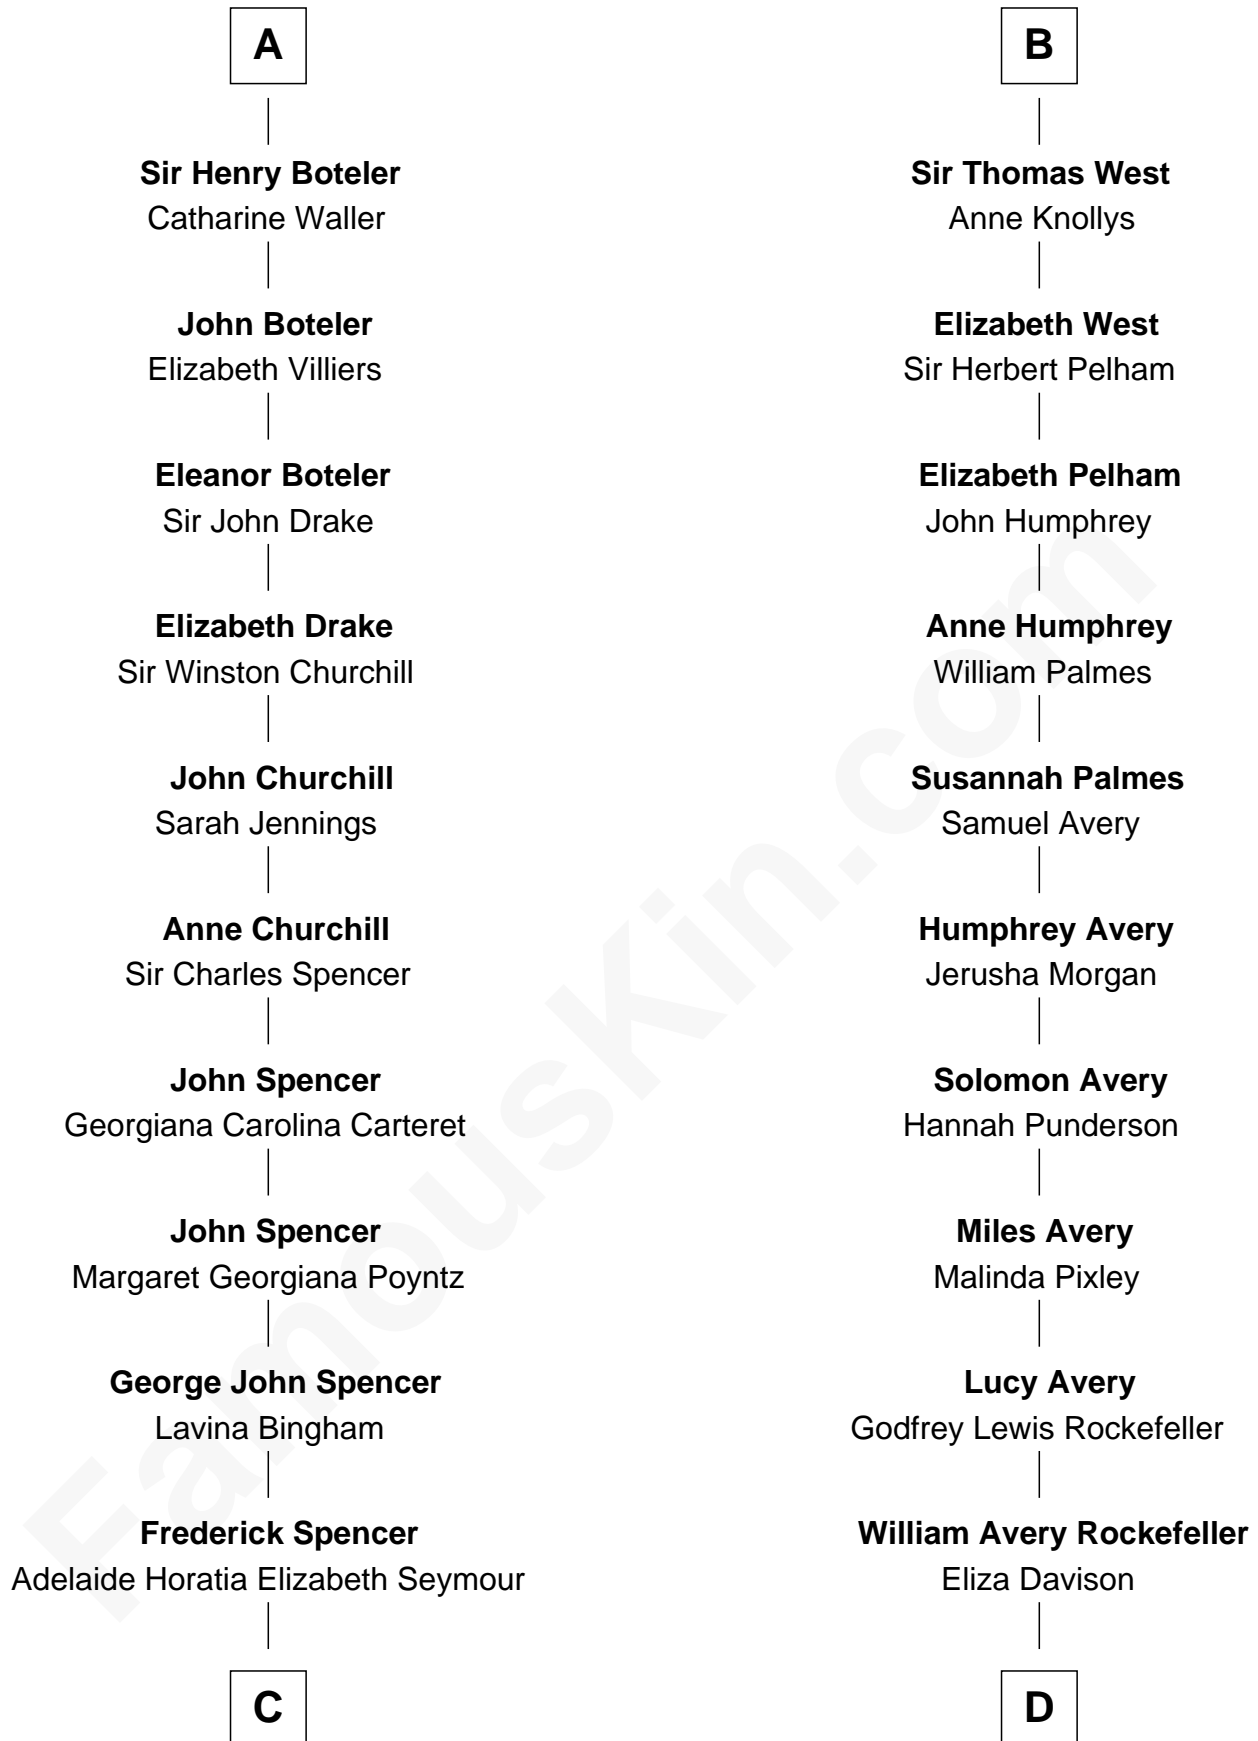

FamousKin.com

Relationship Chart of

Princess Diana

Princess of Wales

19th cousin 1 time removed of

Nelson Rockefeller
41st U.S. Vice-President

Sir William de la Pole
 Katherine de Norwich

FamousKin.com