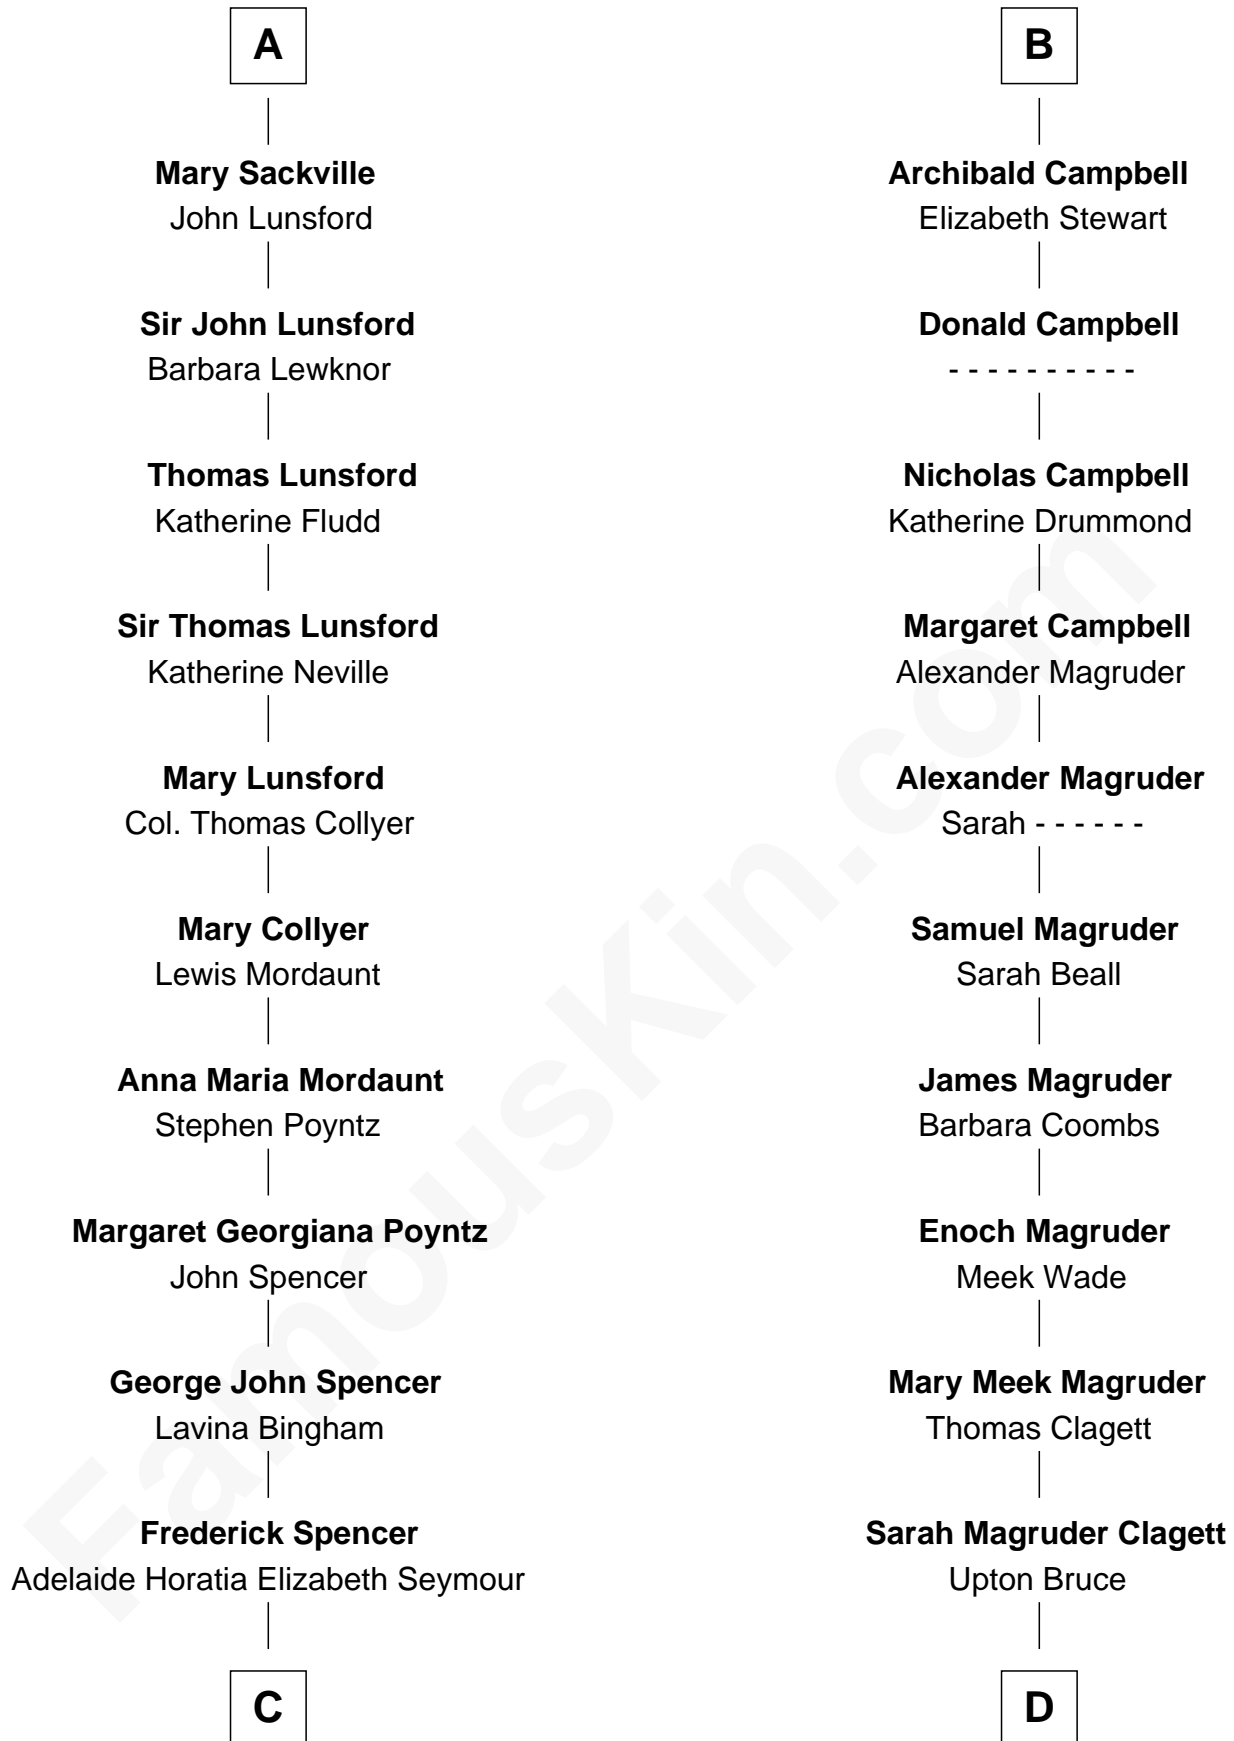

FamousKin.com

Relationship Chart of

Princess Diana

Princess of Wales

19th cousin 1 time removed of

Emily Post
American Author on Etiquette

FamousKin.com