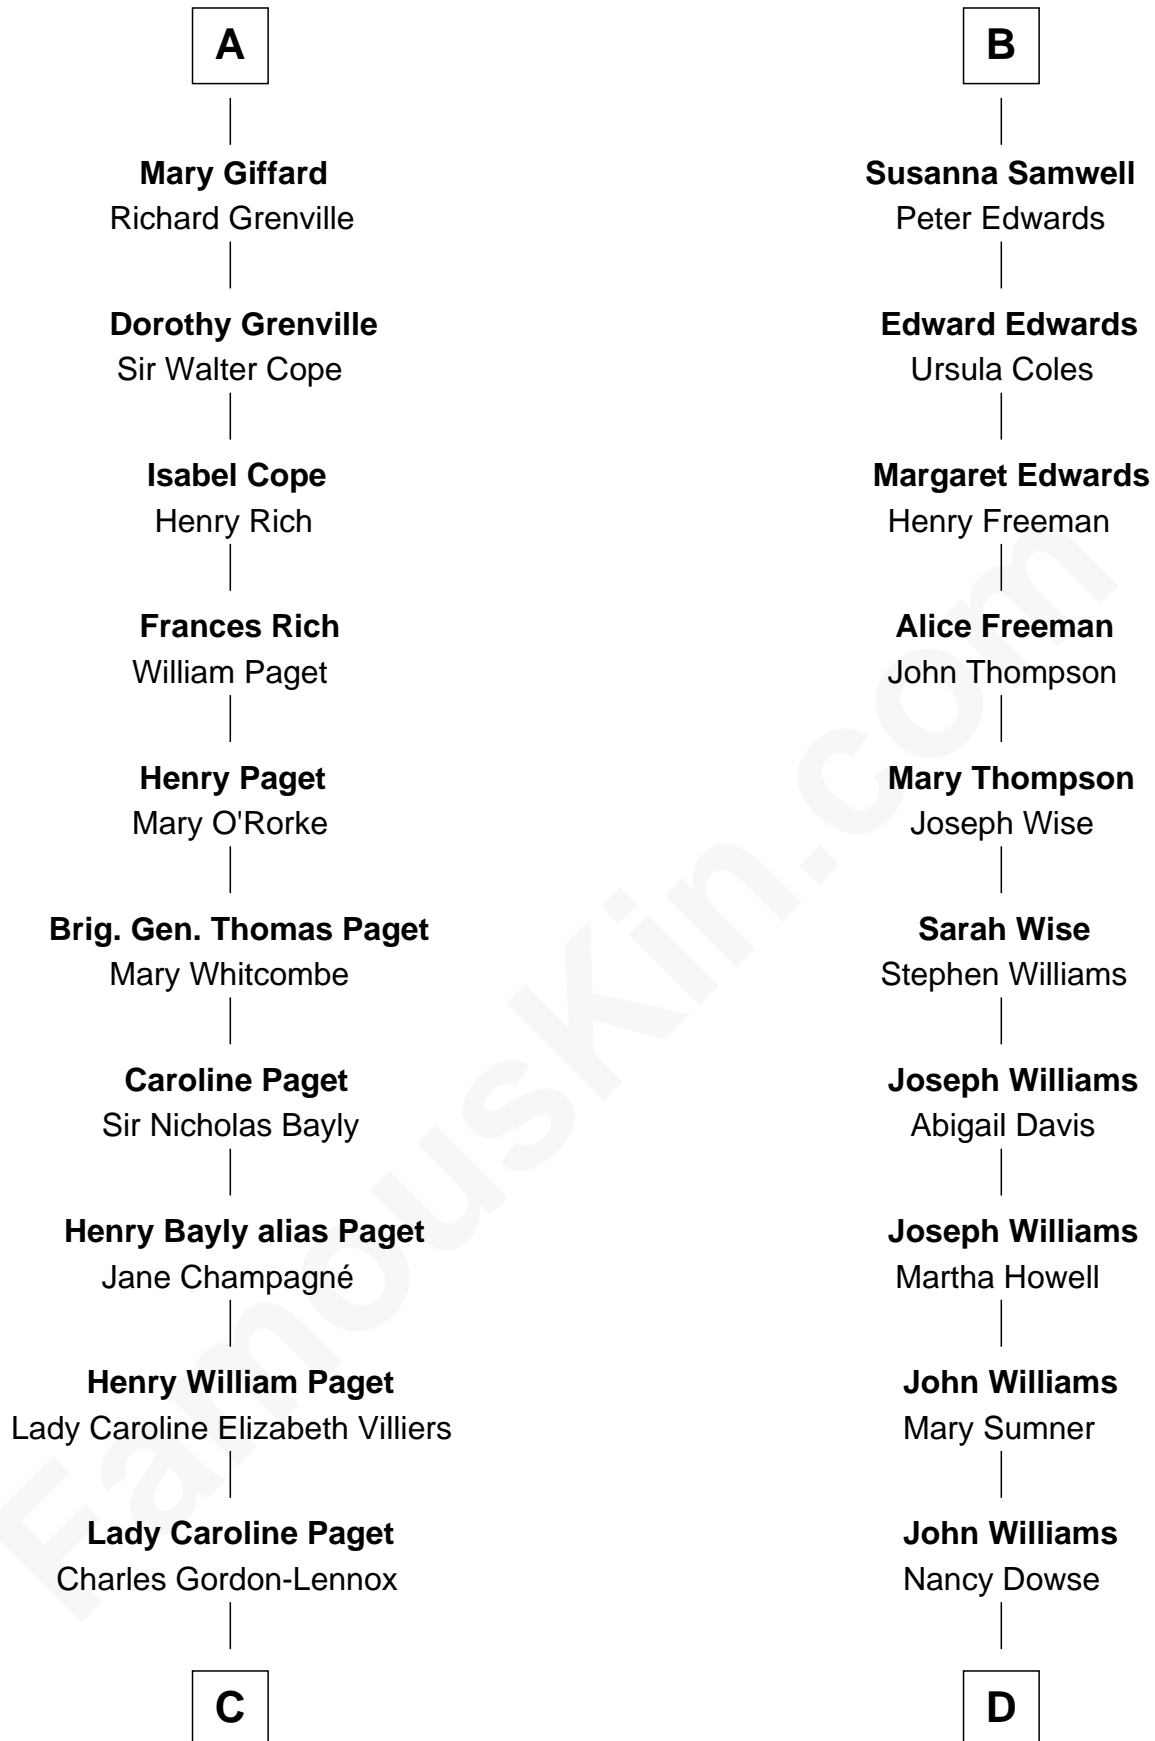

FamousKin.com Relationship Chart of

Princess Diana

Princess of Wales

18th cousin 3 times removed of

Samuel Pierpont Langley

Astronomer and Aviation Pioneer

C

Cecilia Catherine Gordon-Lennox

Charles George Bingham

Rosalind Cecilia Caroline Bingham

James Albert Edward Hamilton

Cynthia Elinor Beatrix Hamilton

Albert Edward John Spencer

Edward John Spencer

Frances Ruth Burke Roche

Princess Diana

Princess of Wales

D

Mary Sumner Williams

Samuel Langley

Samuel Pierpont Langley

Astronomer and Aviation Pioneer

FamousKin.com