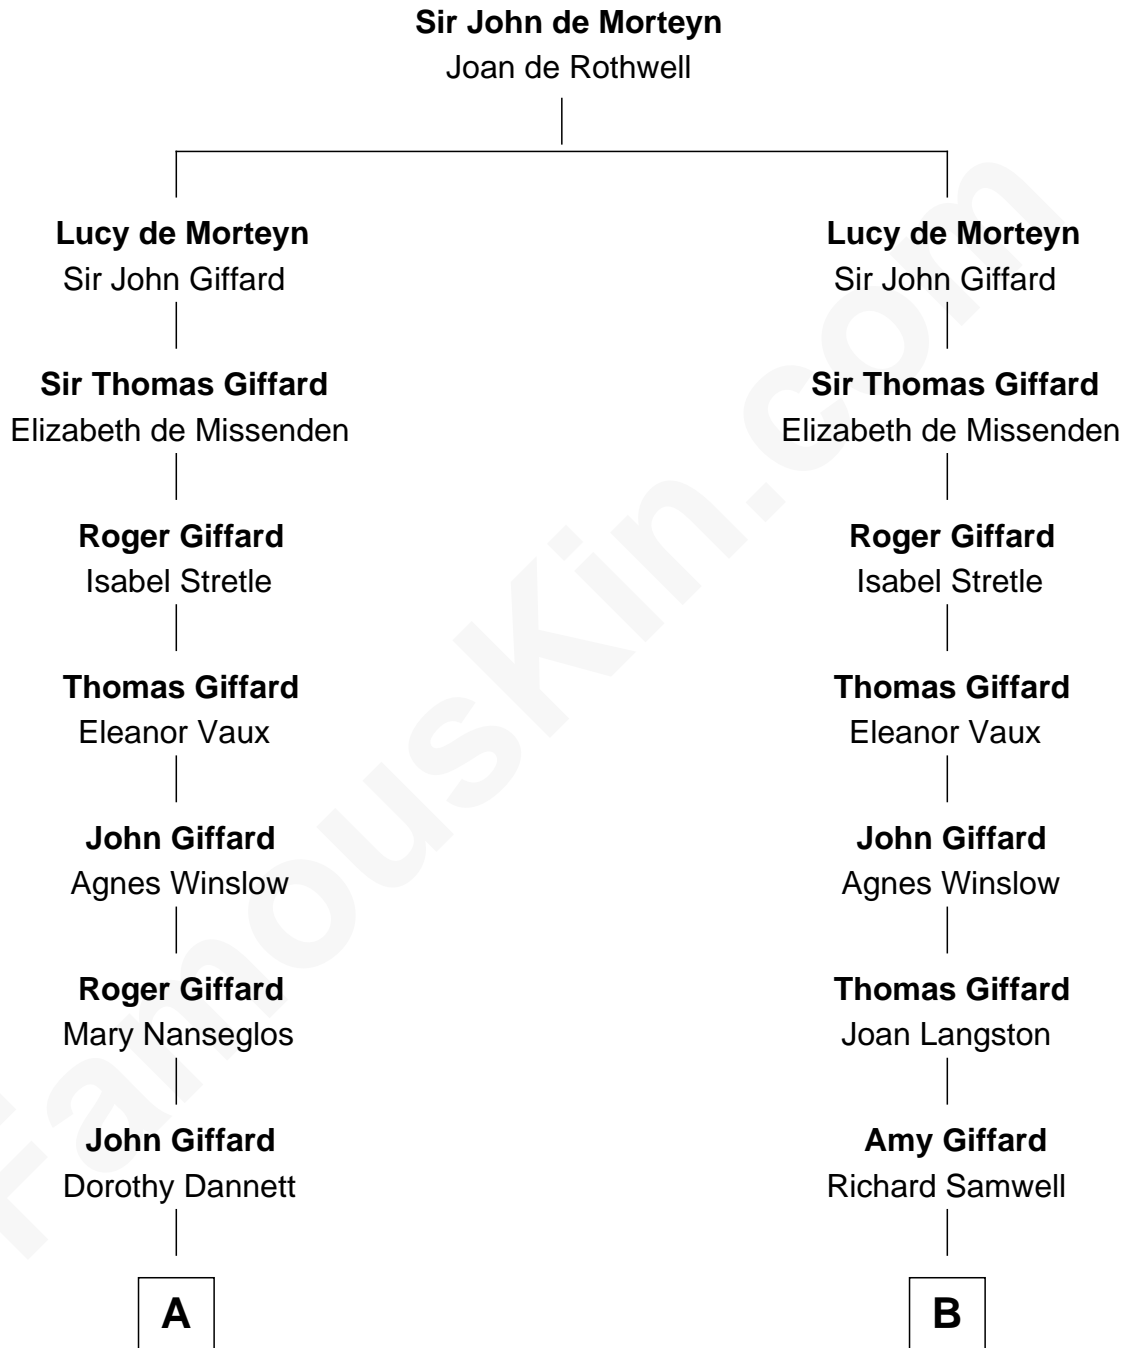

FamousKin.com Relationship Chart of

Princess Diana

Princess of Wales

18th cousin 3 times removed of

Samuel Pierpont Langley

Astronomer and Aviation Pioneer

C

Cecilia Catherine Gordon-Lennox

Charles George Bingham

Rosalind Cecilia Caroline Bingham

James Albert Edward Hamilton

Cynthia Elinor Beatrix Hamilton

Albert Edward John Spencer

Edward John Spencer

Frances Ruth Burke Roche

Princess Diana

Princess of Wales

D

Mary Sumner Williams

Samuel Langley

Samuel Pierpont Langley

Astronomer and Aviation Pioneer

FamousKin.com