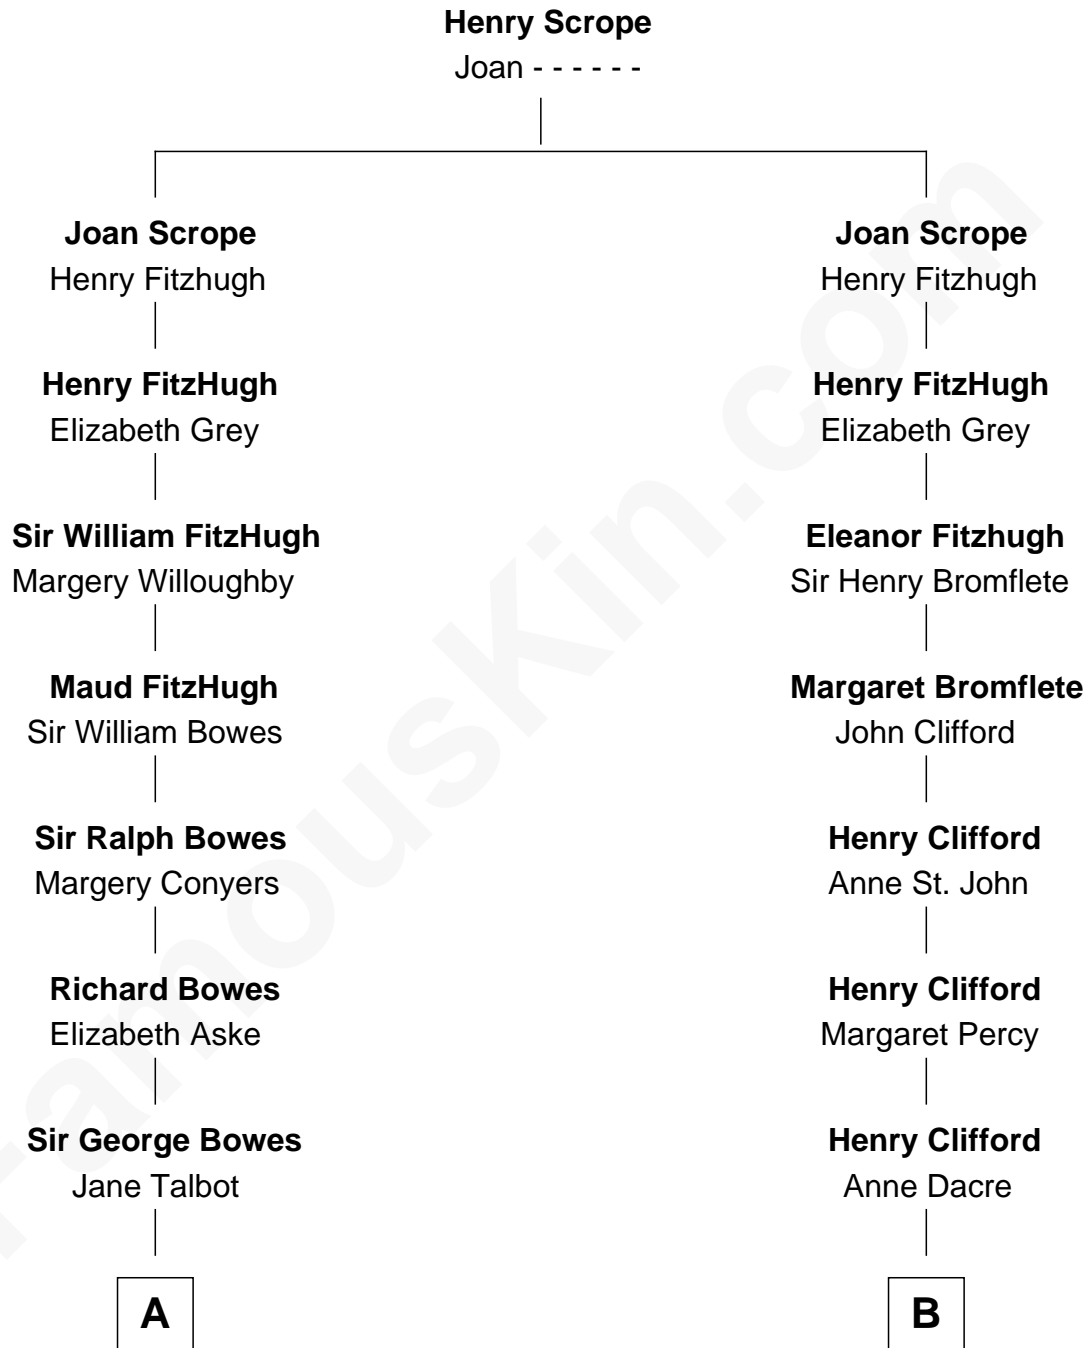

FamousKin.com
Relationship Chart of
Princess Diana
Princess of Wales

19th cousin 1 time removed of

Camilla Parker Bowles
Queen Consort of the United Kingdom

C

James Albert Edward Hamilton
Rosalind Cecilia Caroline Bingham

Cynthia Elinor Beatrix Hamilton
Albert Edward John Spencer

Edward John Spencer
Frances Ruth Burke Roche

Princess Diana
Princess of Wales

D

Sonia Rosemary Keppel
Roland Calvert Cubitt

Rosalind Maud Cubitt
Bruce Middleton Hope Shand