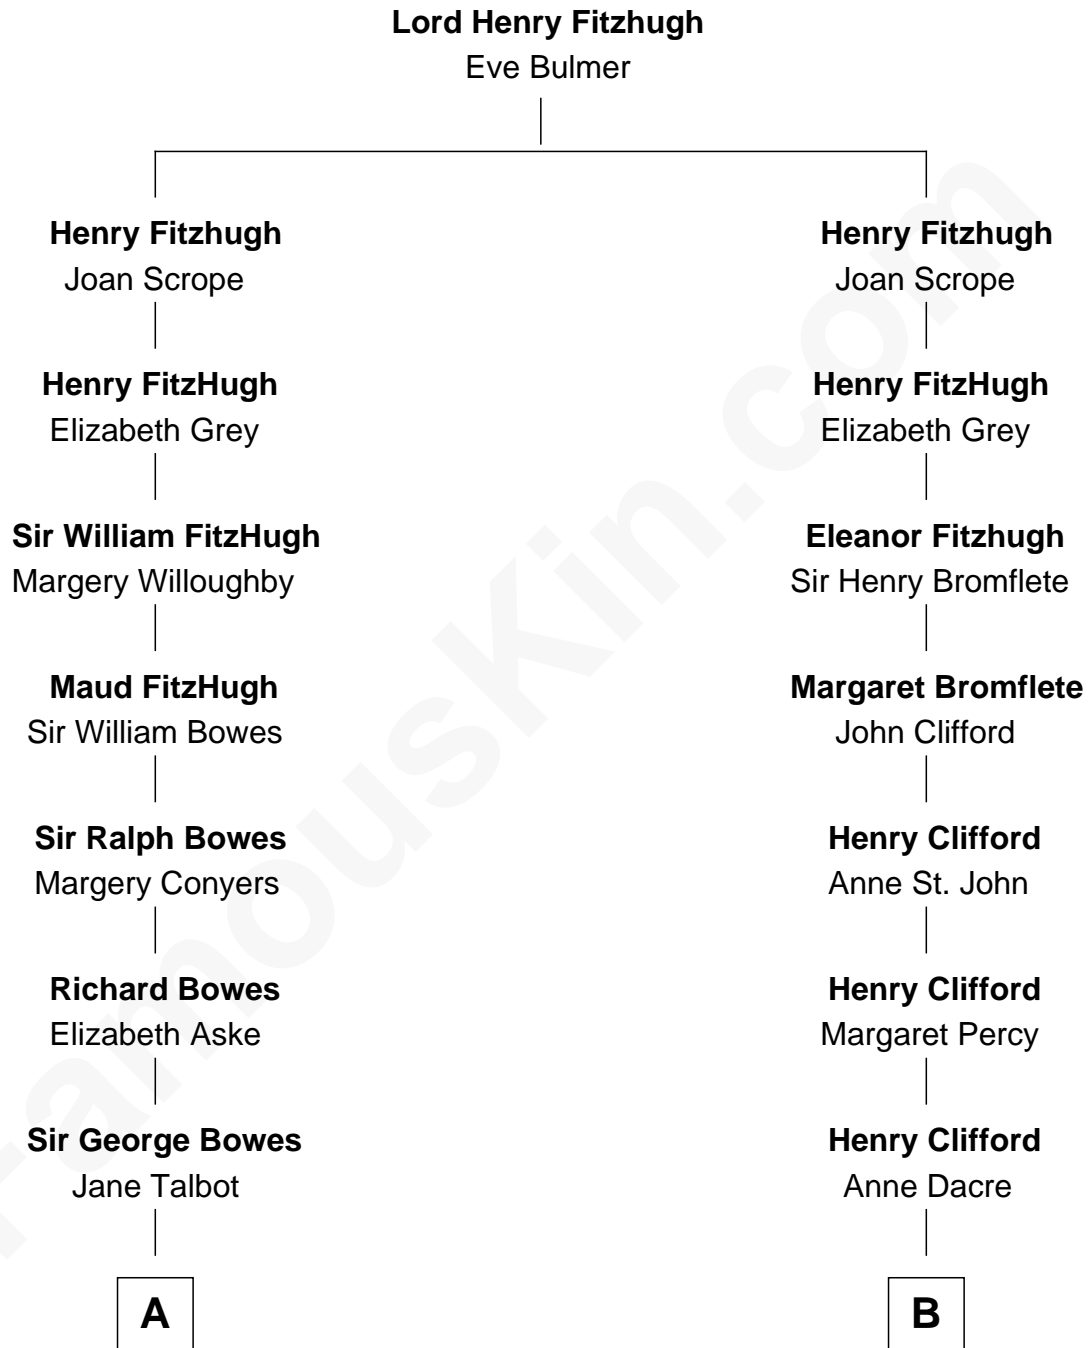

FamousKin.com
Relationship Chart of
Princess Diana
Princess of Wales

19th cousin 1 time removed of

Camilla Parker Bowles
Queen Consort of the United Kingdom

C

James Albert Edward Hamilton
Rosalind Cecilia Caroline Bingham

Cynthia Elinor Beatrix Hamilton
Albert Edward John Spencer

Edward John Spencer
Frances Ruth Burke Roche

Princess Diana
Princess of Wales

D

Sonia Rosemary Keppel
Roland Calvert Cubitt

Rosalind Maud Cubitt
Bruce Middleton Hope Shand