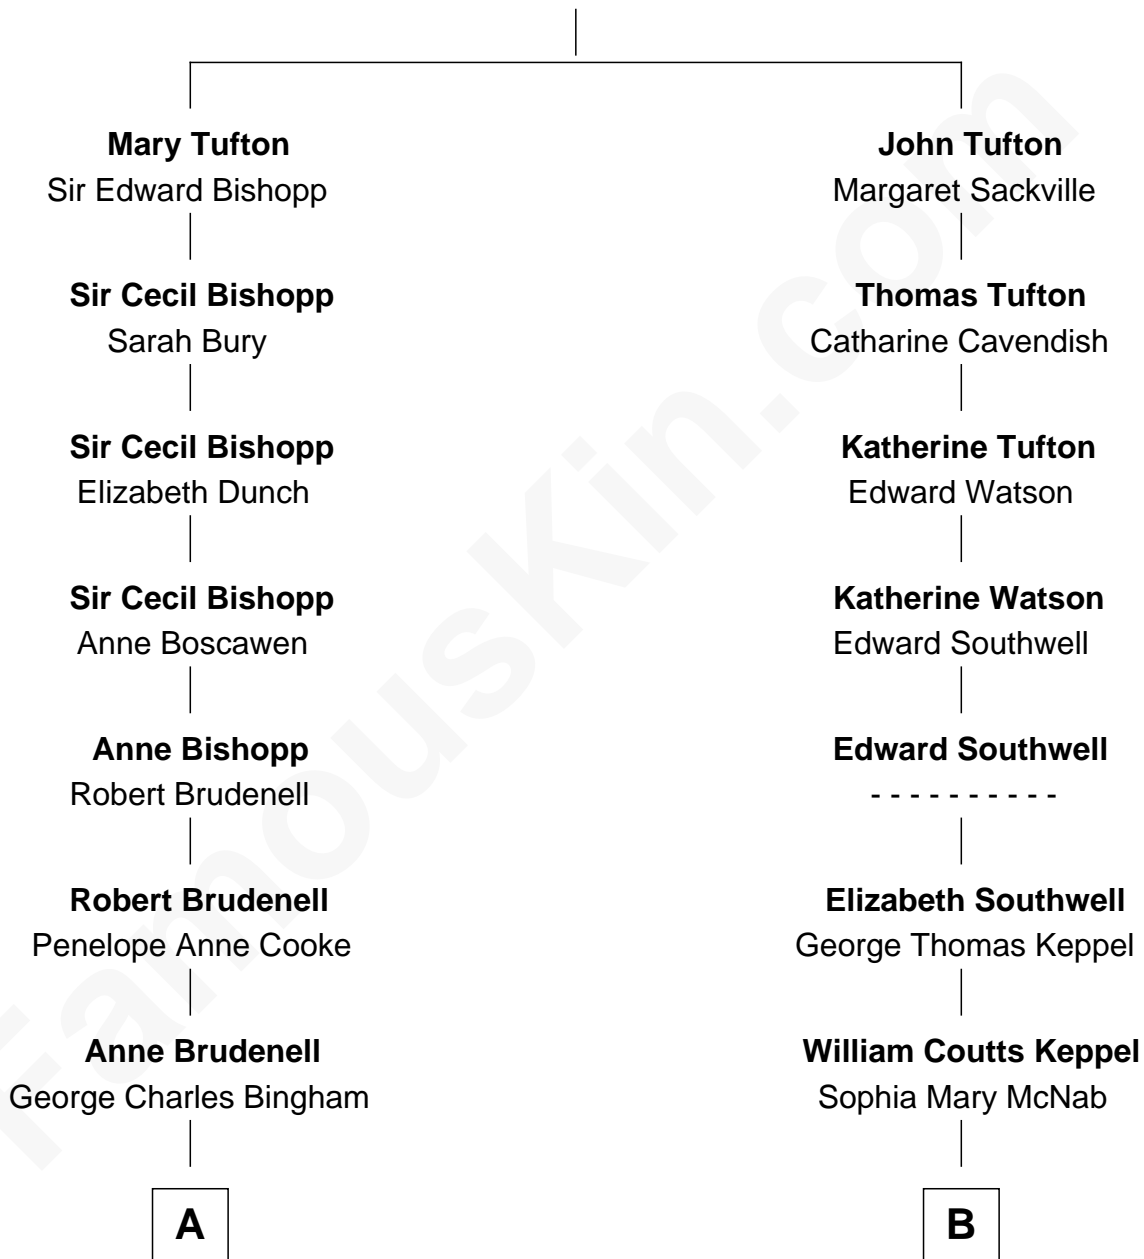

**FamousKin.com**  
**Relationship Chart of**  
**Princess Diana**  
*Princess of Wales*

10th cousin 1 time removed of

**Camilla Parker Bowles**  
*Queen Consort of the United Kingdom*

**Sir Nicholas Tufton**  
 Frances Cecil

**A**

**Charles George Bingham**  
Cecilia Catherine Gordon-Lennox

**Rosalind Cecilia Caroline Bingham**  
James Albert Edward Hamilton

**Cynthia Elinor Beatrix Hamilton**  
Albert Edward John Spencer

**Edward John Spencer**  
Frances Ruth Burke Roche