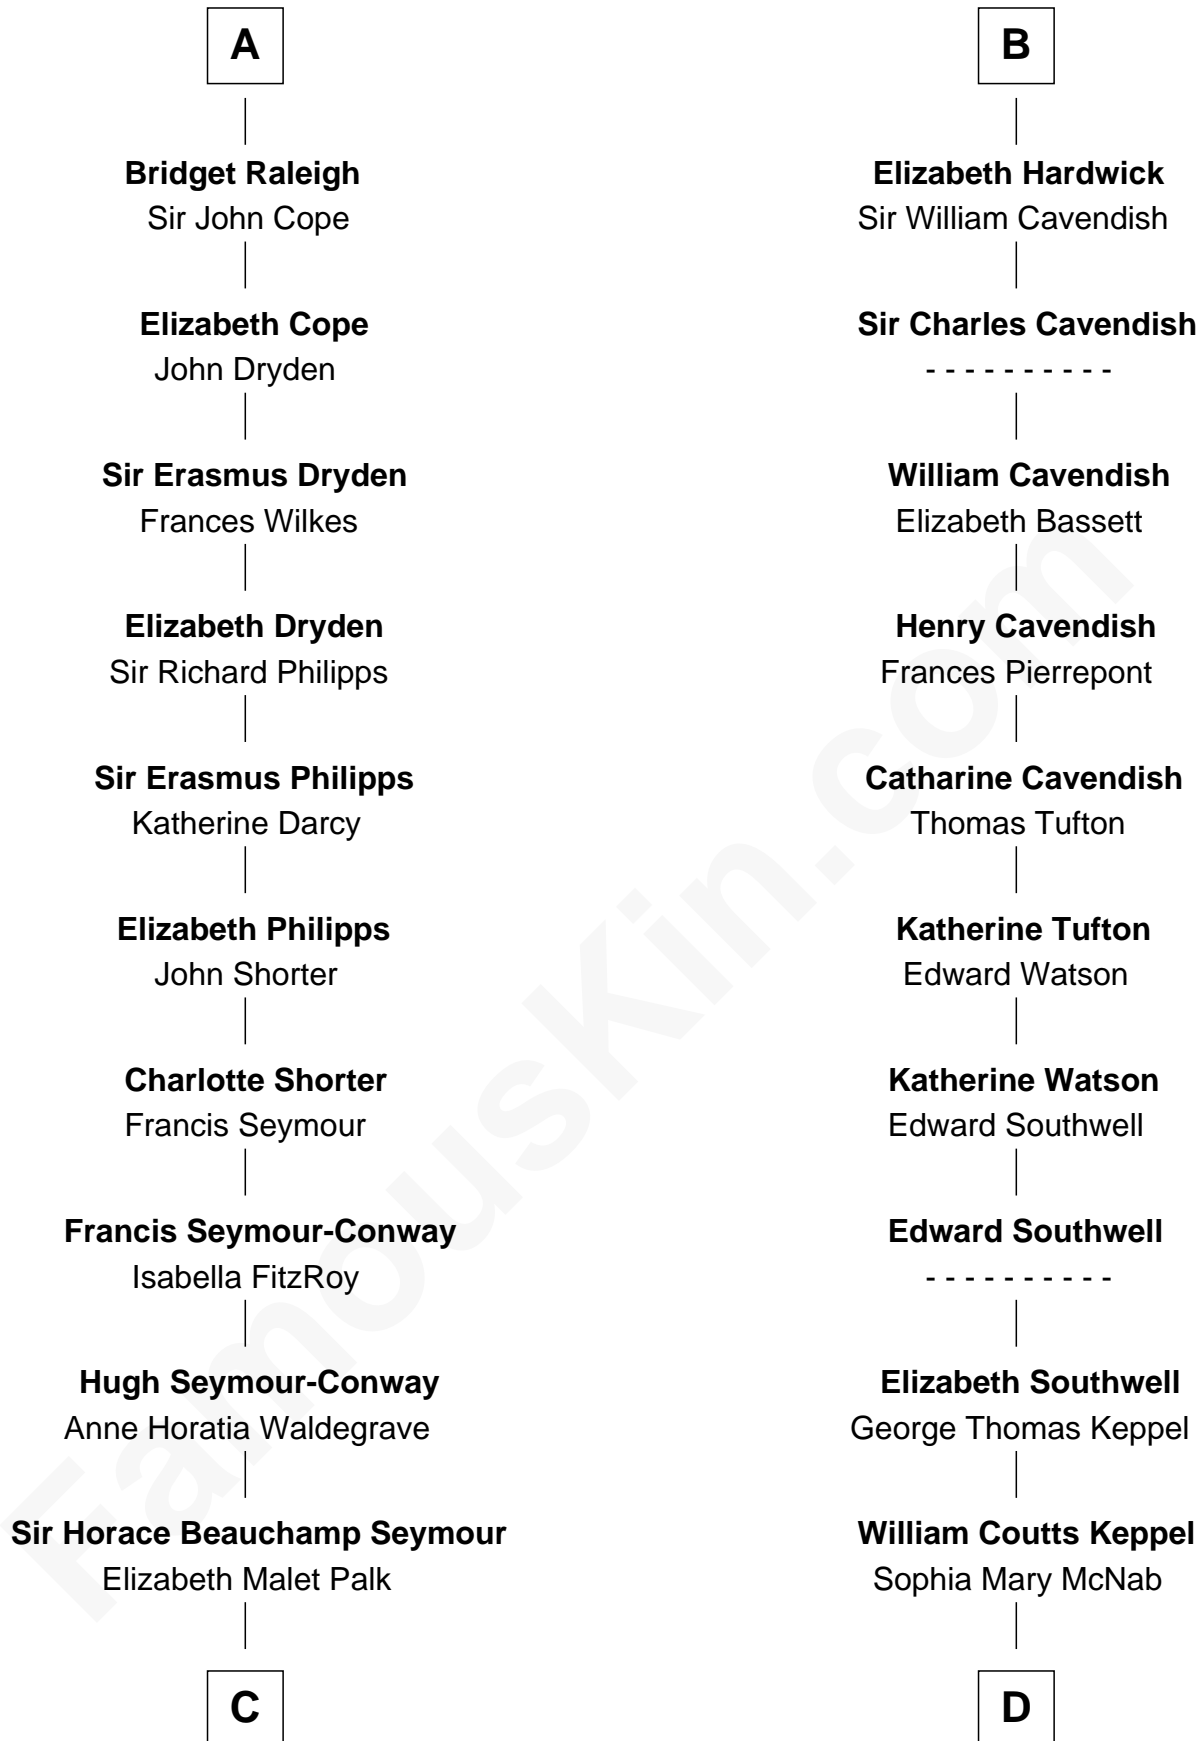

**FamousKin.com**  
**Relationship Chart of**  
**Princess Diana**  
*Princess of Wales*

20th cousin 1 time removed of

**Camilla Parker Bowles**  
*Queen Consort of the United Kingdom*

**John le Strange**

-----

**C**

**Adelaide Horatia Elizabeth Seymour**

Frederick Spencer

**Charles Robert Spencer**

Margaret Baring

**Albert Edward John Spencer**

Cynthia Elinor Beatrix Hamilton

**Edward John Spencer**

Frances Ruth Burke Roche

**Princess Diana**

*Princess of Wales*

**D**

**George Keppel**

Alice Frederica Edmonstone

**Sonia Rosemary Keppel**