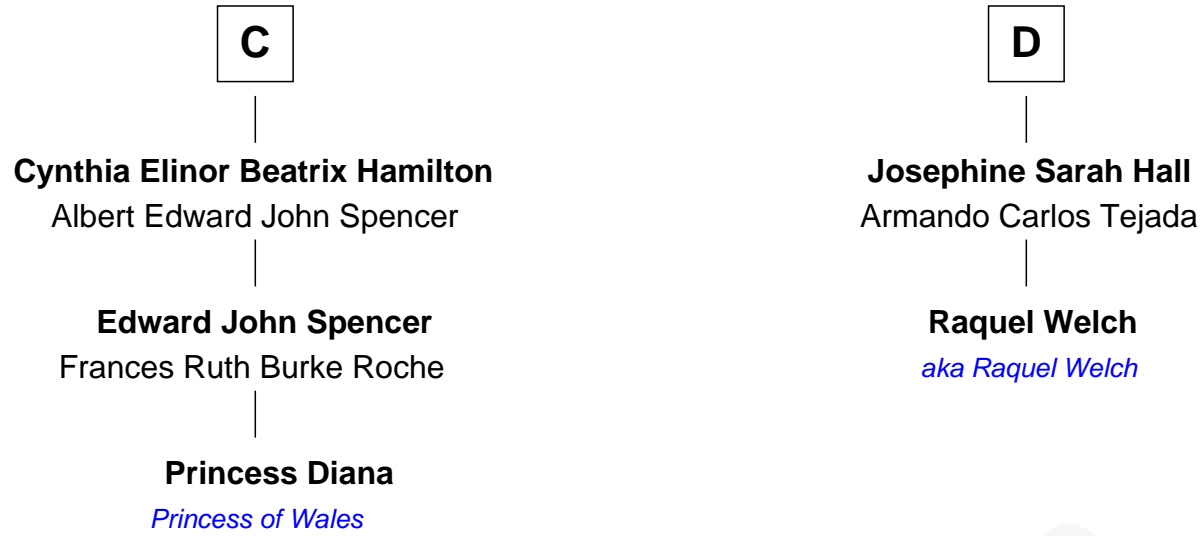

FamousKin.com Relationship Chart of

Princess Diana

Princess of Wales

18th cousin 1 time removed of

Raquel Welch

Movie Actress

Sir Henry de Ferrers

Joan de Poynings

Tacy Grey

William Guise

Mary Rotsey

John Guise

Jane Pauncefoot

B

FamousKin.com