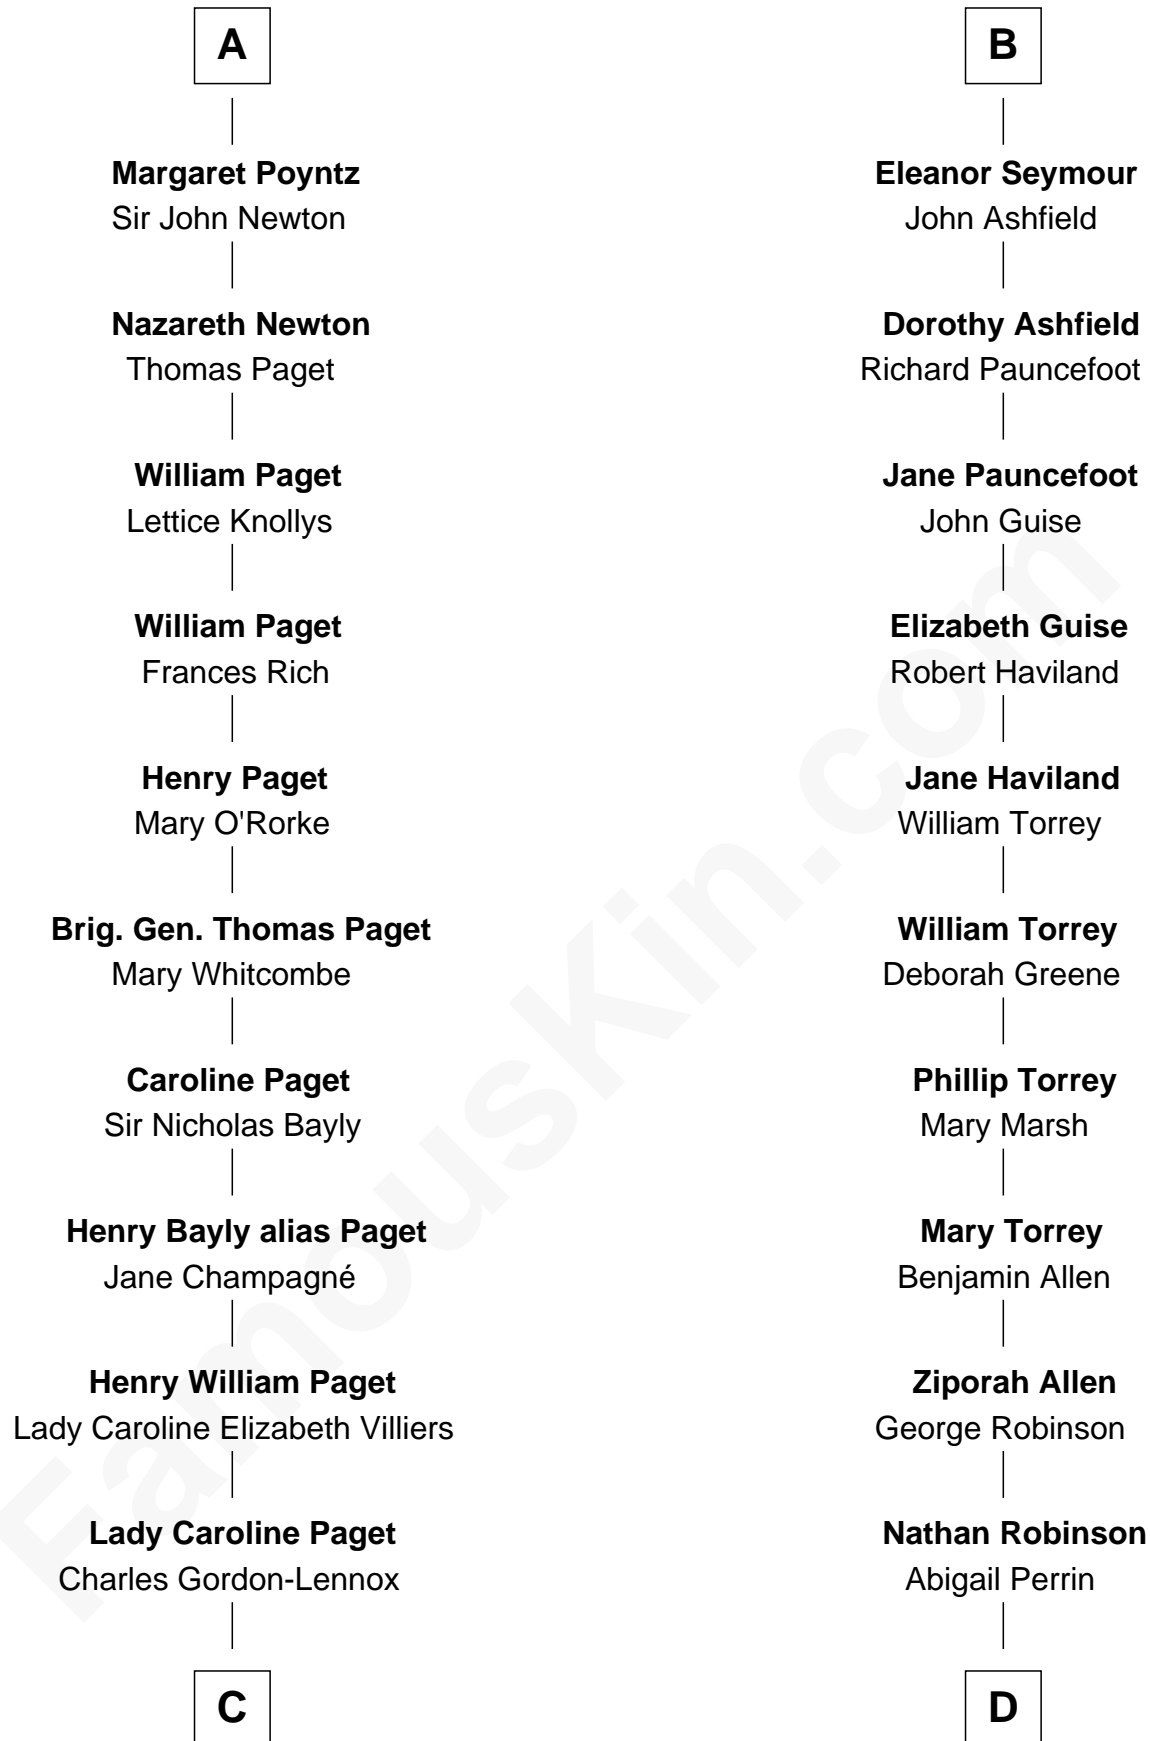

# FamousKin.com Relationship Chart of

**Princess Diana**

*Princess of Wales*

21st cousin of

**Raquel Welch**

*Movie Actress*

**Sir Hugh de Courtenay**

Eleanor le Despencer

John St. John

**Margaret St. John**

John de Beauchamp

**Cecily de Beauchamp**

Sir Roger de Seymour

**Sir William de Seymour**

Margaret de Brockbury

**Sir Roger Seymour**

Maud Sturmy

**Sir John Seymour**

Isabel Williams

**Humphrey Seymour**

Elizabeth Winslow

**B**

**C**

**Cecilia Catherine Gordon-Lennox**

Charles George Bingham

**Rosalind Cecilia Caroline Bingham**

James Albert Edward Hamilton

**Cynthia Elinor Beatrix Hamilton**

Albert Edward John Spencer

**Edward John Spencer**

Frances Ruth Burke Roche

**Princess Diana**