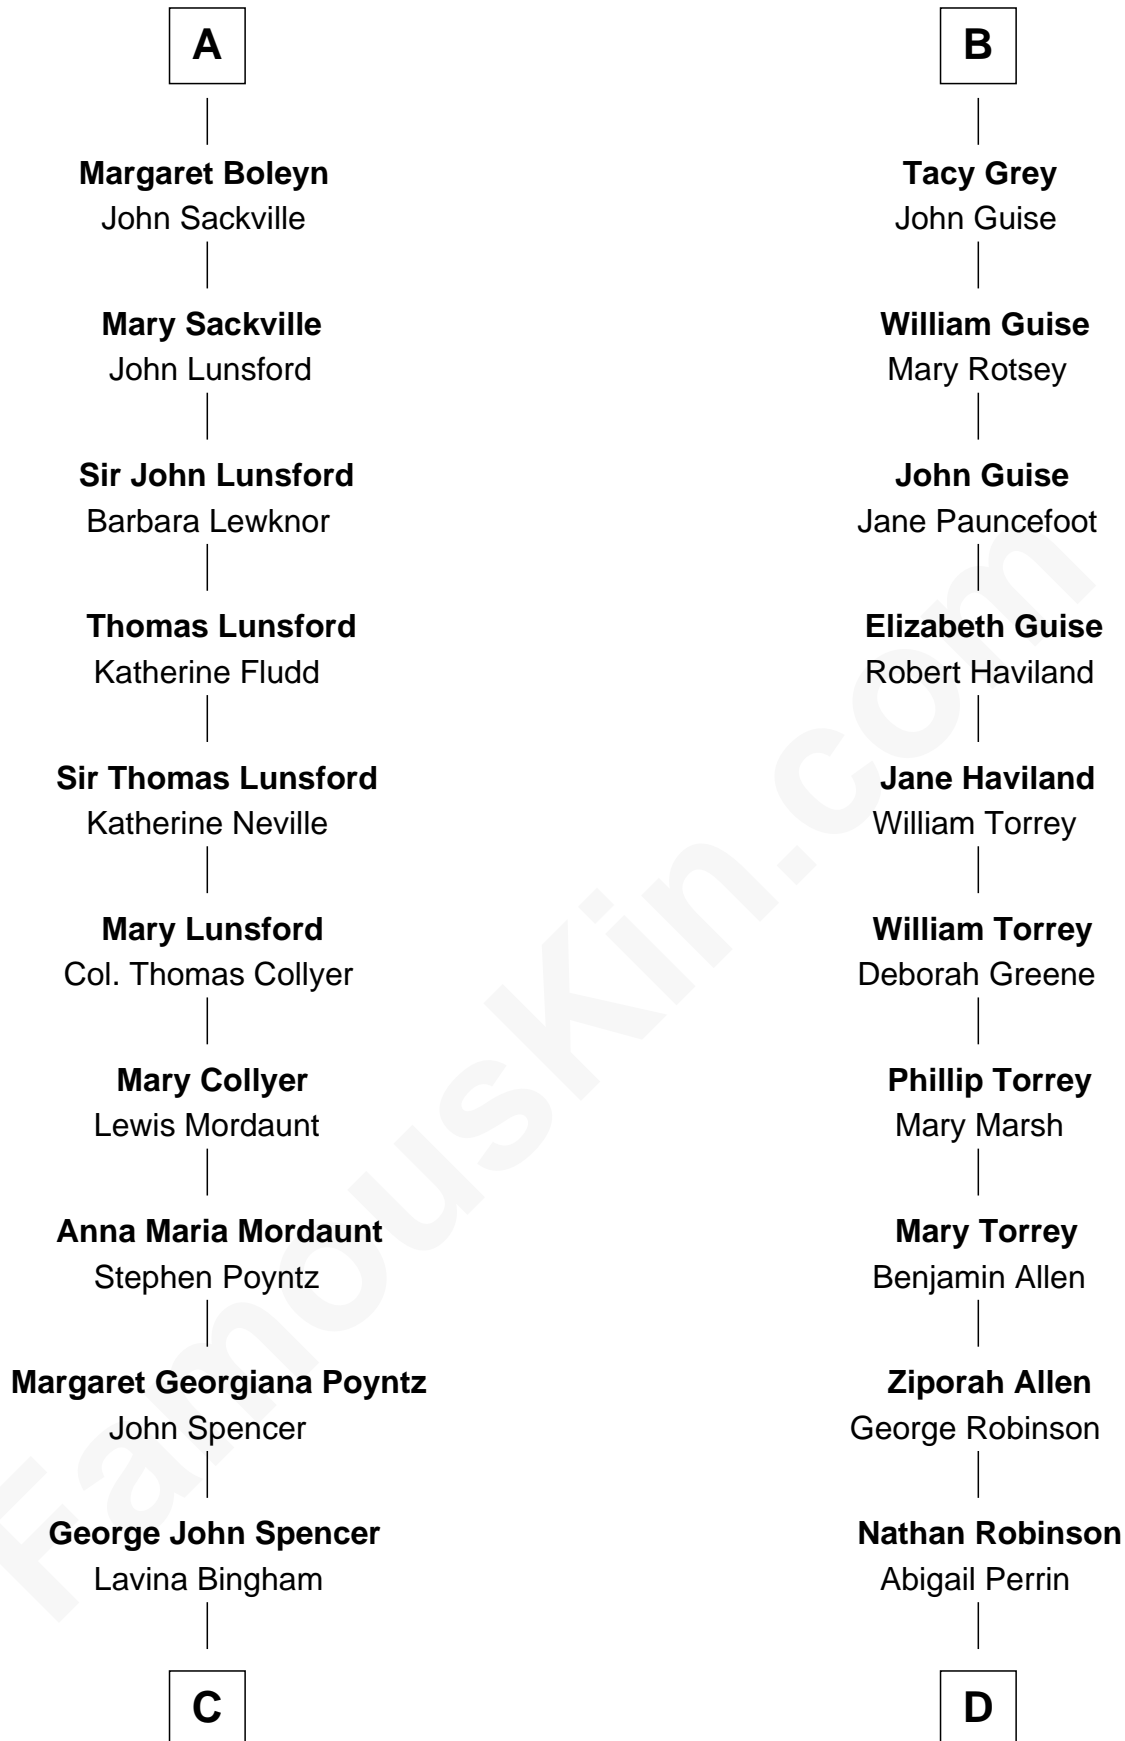

# FamousKin.com Relationship Chart of

**Princess Diana**

*Princess of Wales*

21st cousin of

**Raquel Welch**

*Movie Actress*

**Sir Robert de Ros**

Isabel de Aubeney

**C**

**Frederick Spencer**

Adelaide Horatia Elizabeth Seymour

**Charles Robert Spencer**

Margaret Baring

**Albert Edward John Spencer**

Cynthia Elinor Beatrix Hamilton

**Edward John Spencer**

Frances Ruth Burke Roche

**Princess Diana**

*Princess of Wales*

**D**

**Hannah Kent Robinson**

Elbridge Gerry Hall

**Justin Smith Hall**

Sarah Mehitable Stanford