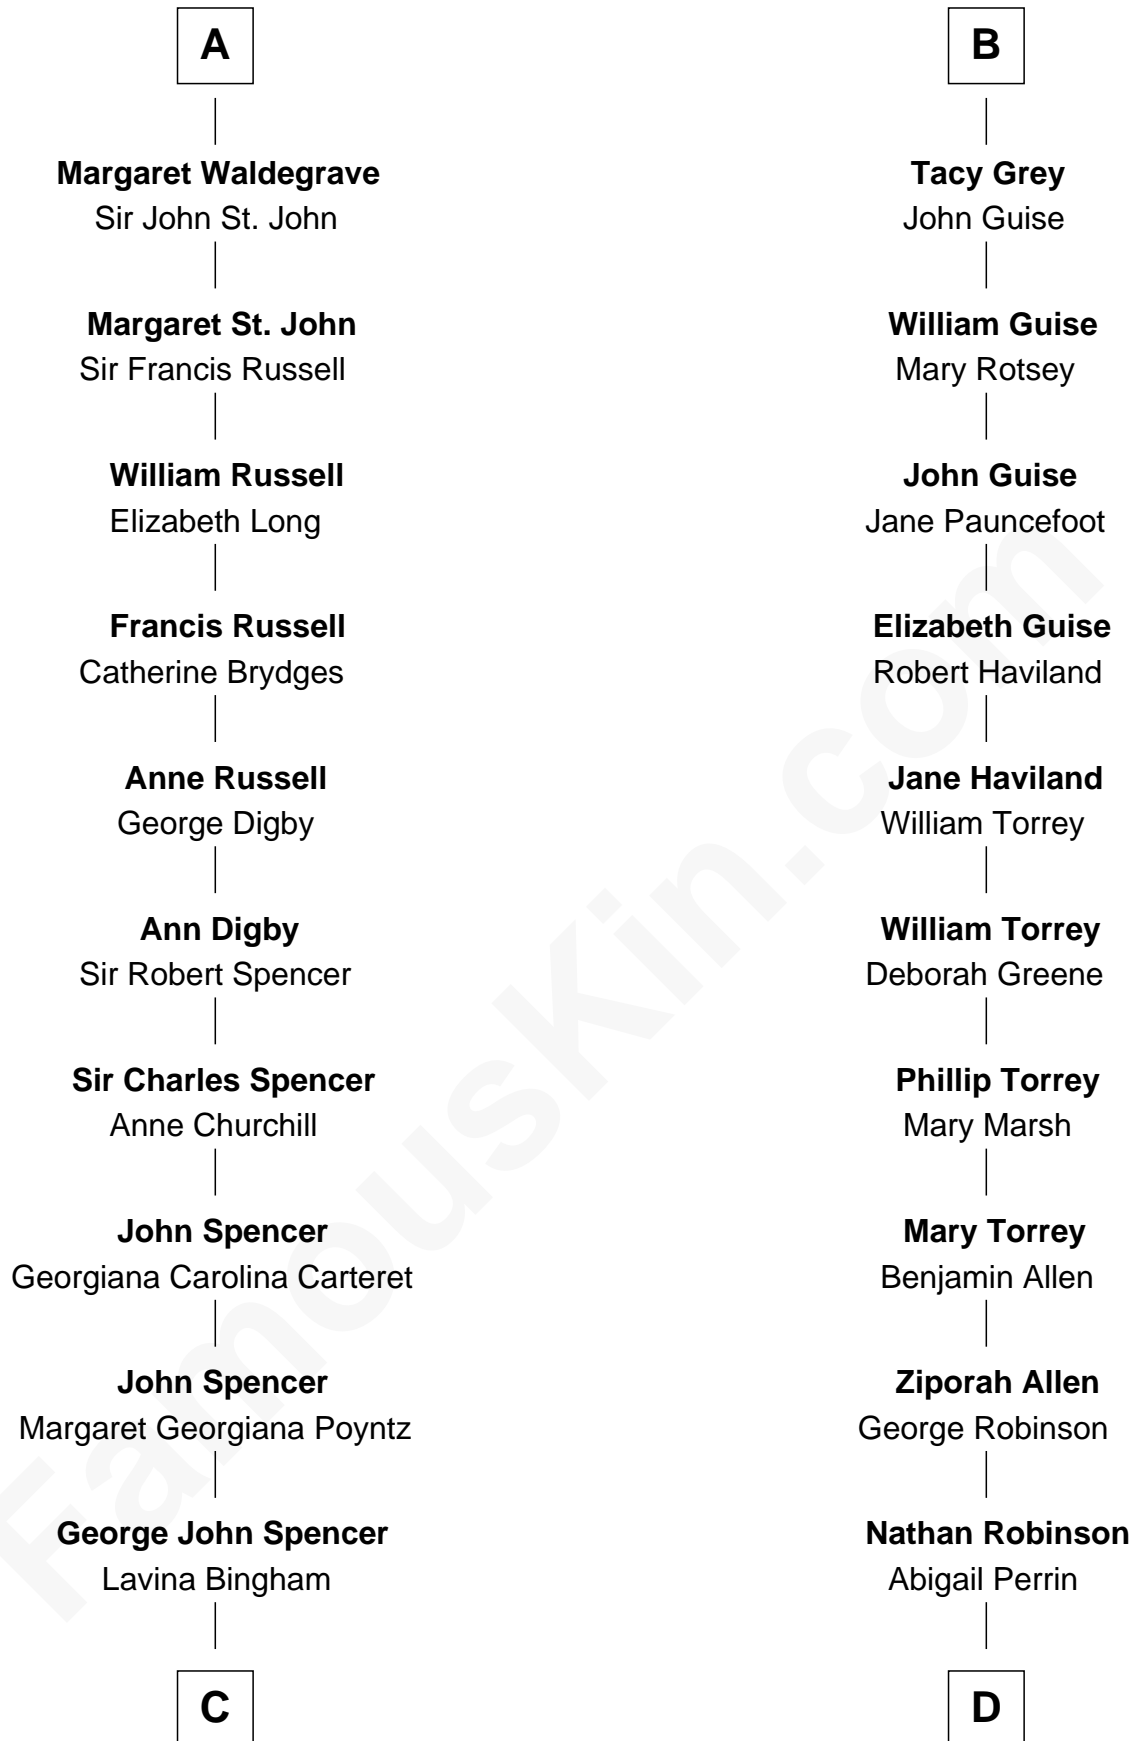

FamousKin.com Relationship Chart of

Princess Diana

Princess of Wales

21st cousin of

Raquel Welch

Movie Actress

Thomas de Clare
Juliana FitzMaurice

Margaret de Clare
Bartholomew de Badlesmere

Margaret de Badlesmere
Sir John de Tibetot

Sir Robert de Tibetot
Margaret Deincourt

Elizabeth de Tibetot
Sir Philip le Despencer

Margery Despencer
Sir Roger Wentworth

Henry Wentworth
Elizabeth Howard

Margery Wentworth
Sir William Waldegrave

A

Margaret de Clare
Bartholomew de Badlesmere

Margery de Badlesmere
Sir William de Ros

Thomas de Ros
Beatrice de Stafford

Margaret de Ros
Sir Reynold Grey

Sir John Grey
Constance de Holand

Sir Edmund Grey
Katherine Percy

Anne Grey
Sir John Grey

Probable

B

C

Frederick Spencer

Adelaide Horatia Elizabeth Seymour

Charles Robert Spencer

Margaret Baring