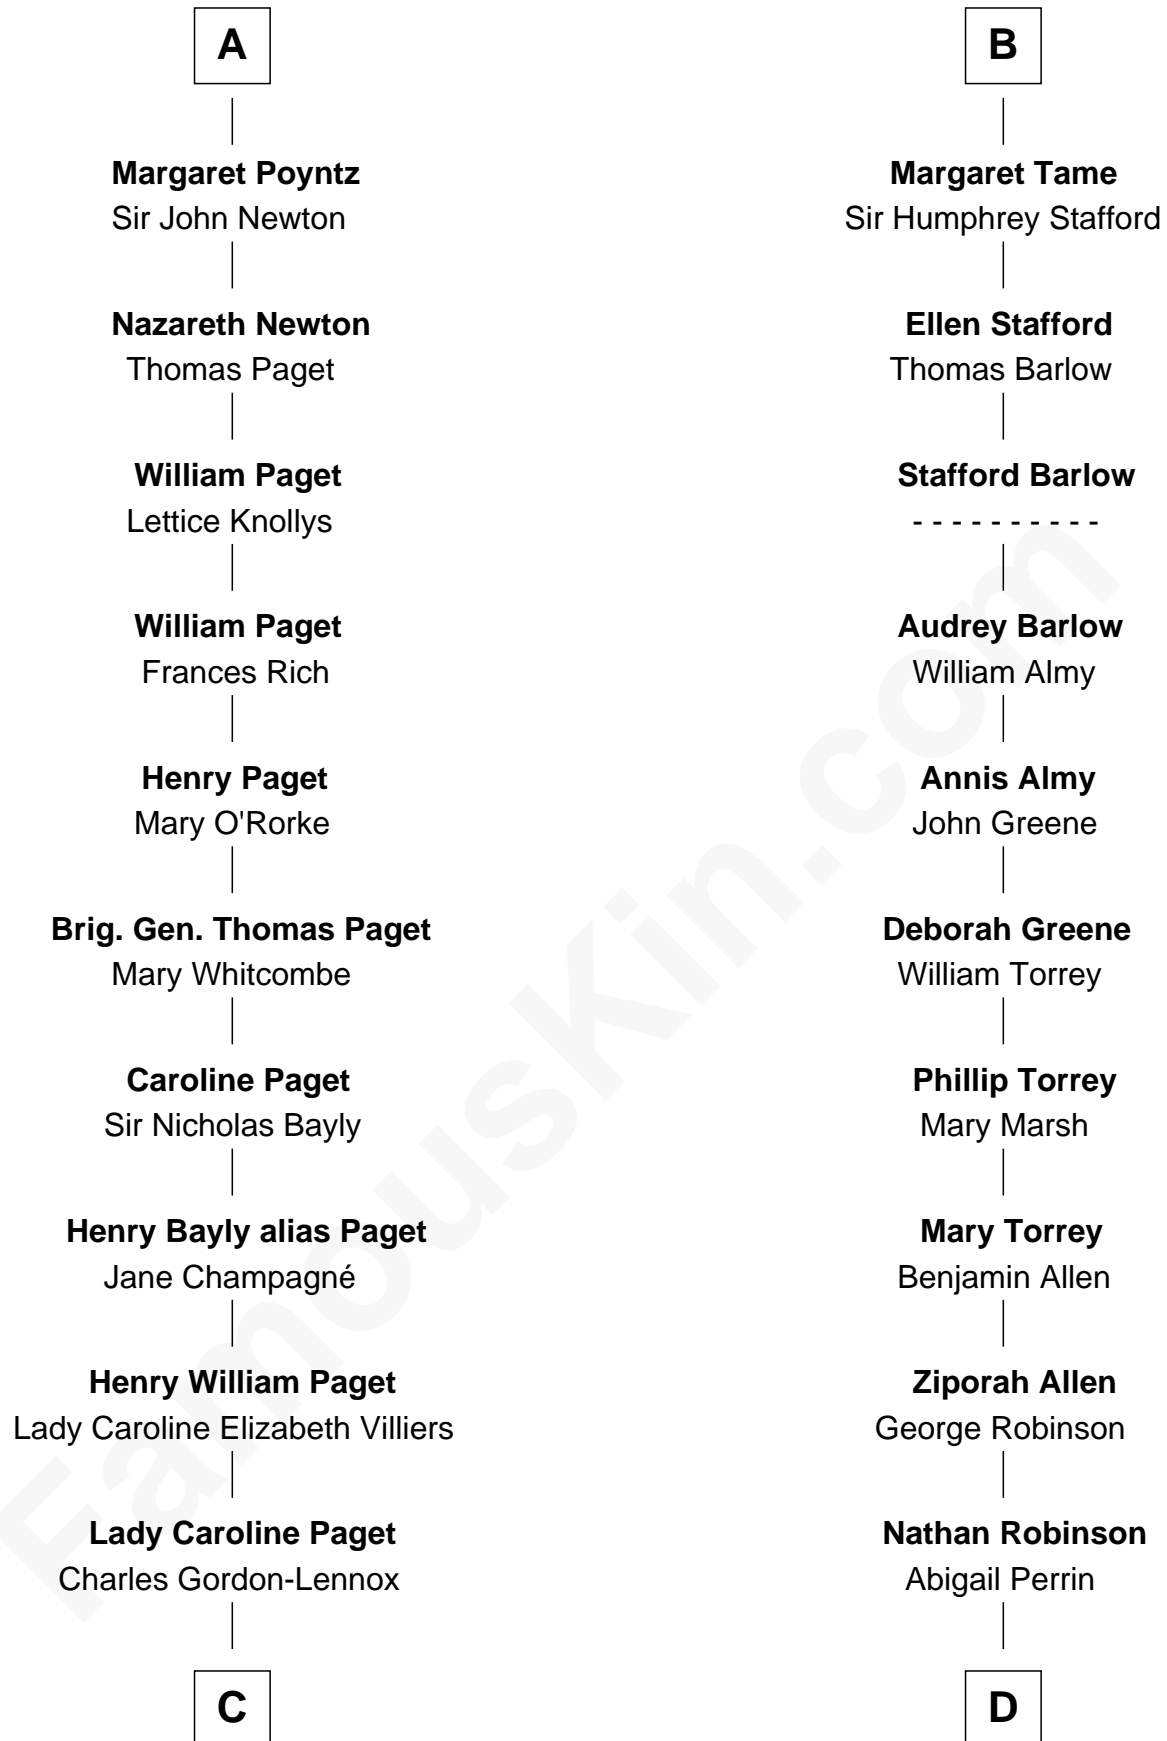

FamousKin.com Relationship Chart of

Princess Diana

Princess of Wales

21st cousin of

Raquel Welch

Movie Actress

Sir John de Acton

Helen - - - - -

C

Cecilia Catherine Gordon-Lennox

Charles George Bingham

Rosalind Cecilia Caroline Bingham

James Albert Edward Hamilton

Cynthia Elinor Beatrix Hamilton

Albert Edward John Spencer

Edward John Spencer