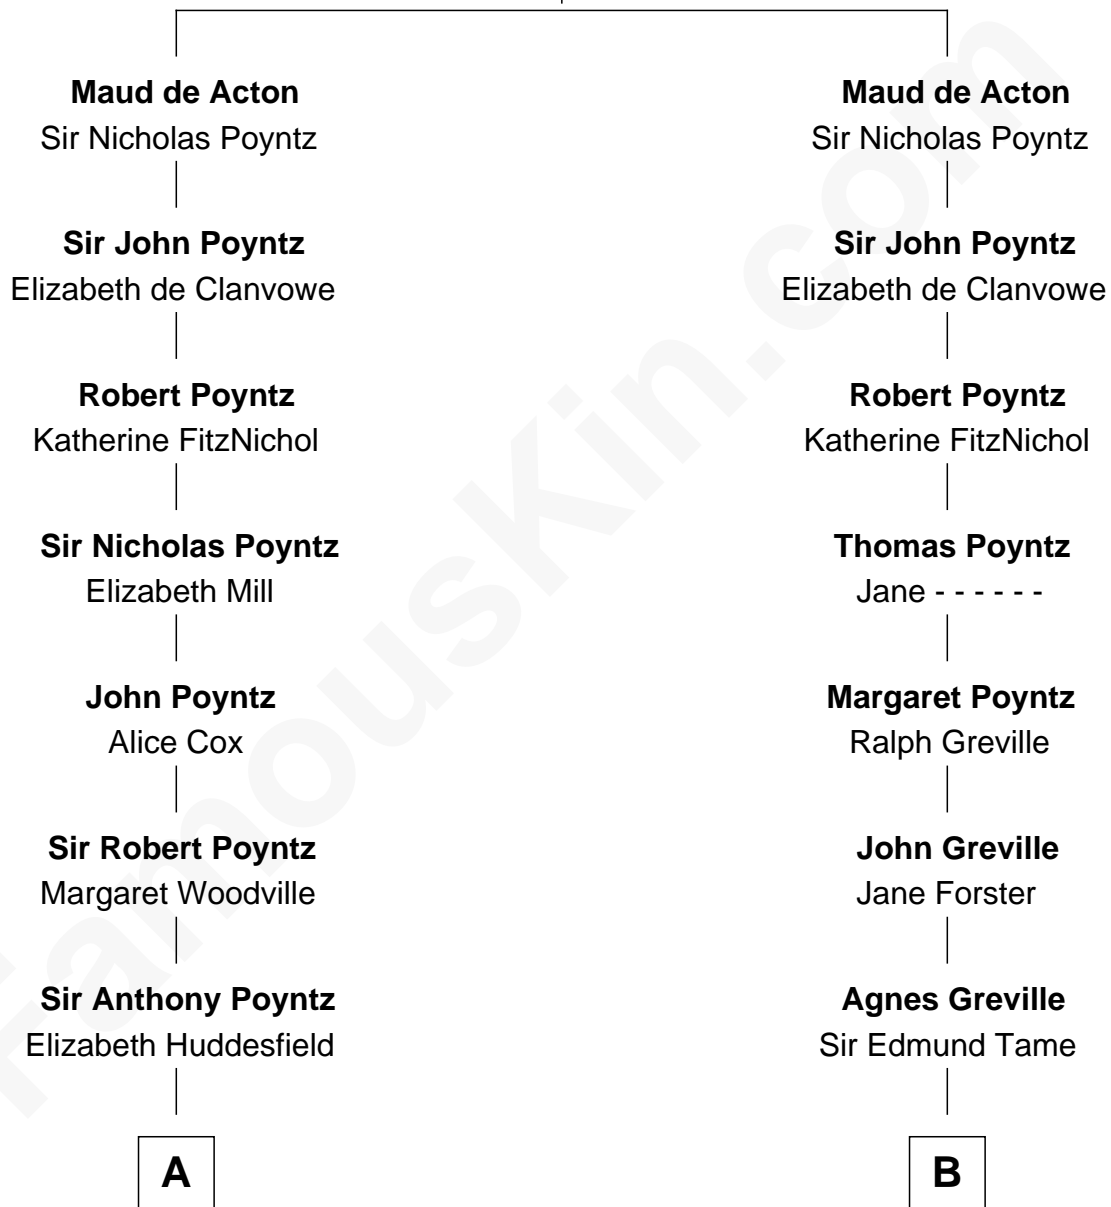

FamousKin.com Relationship Chart of

Princess Diana

Princess of Wales

21st cousin of

Raquel Welch

Movie Actress

Sir John de Acton

Helen - - - - -

C

Cecilia Catherine Gordon-Lennox

Charles George Bingham

Rosalind Cecilia Caroline Bingham

James Albert Edward Hamilton

Cynthia Elinor Beatrix Hamilton

Albert Edward John Spencer

Edward John Spencer