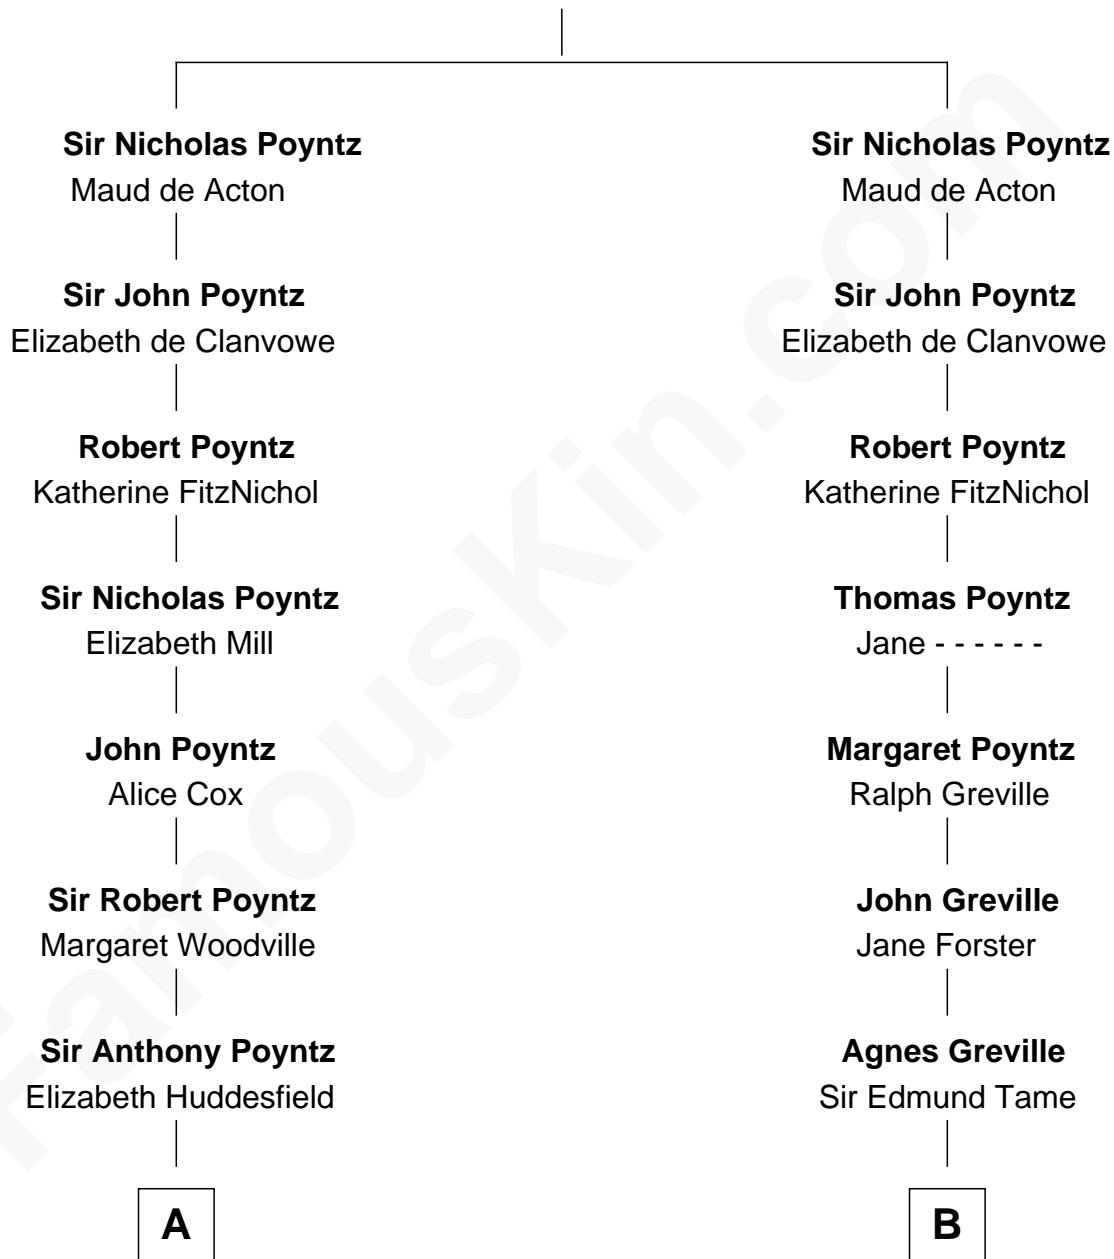

FamousKin.com Relationship Chart of

Princess Diana

Princess of Wales

21st cousin of

Raquel Welch

Movie Actress

Sir Hugh Poyntz

C

Cecilia Catherine Gordon-Lennox

Charles George Bingham

Rosalind Cecilia Caroline Bingham

James Albert Edward Hamilton

Cynthia Elinor Beatrix Hamilton

Albert Edward John Spencer

Edward John Spencer

Frances Ruth Burke Roche