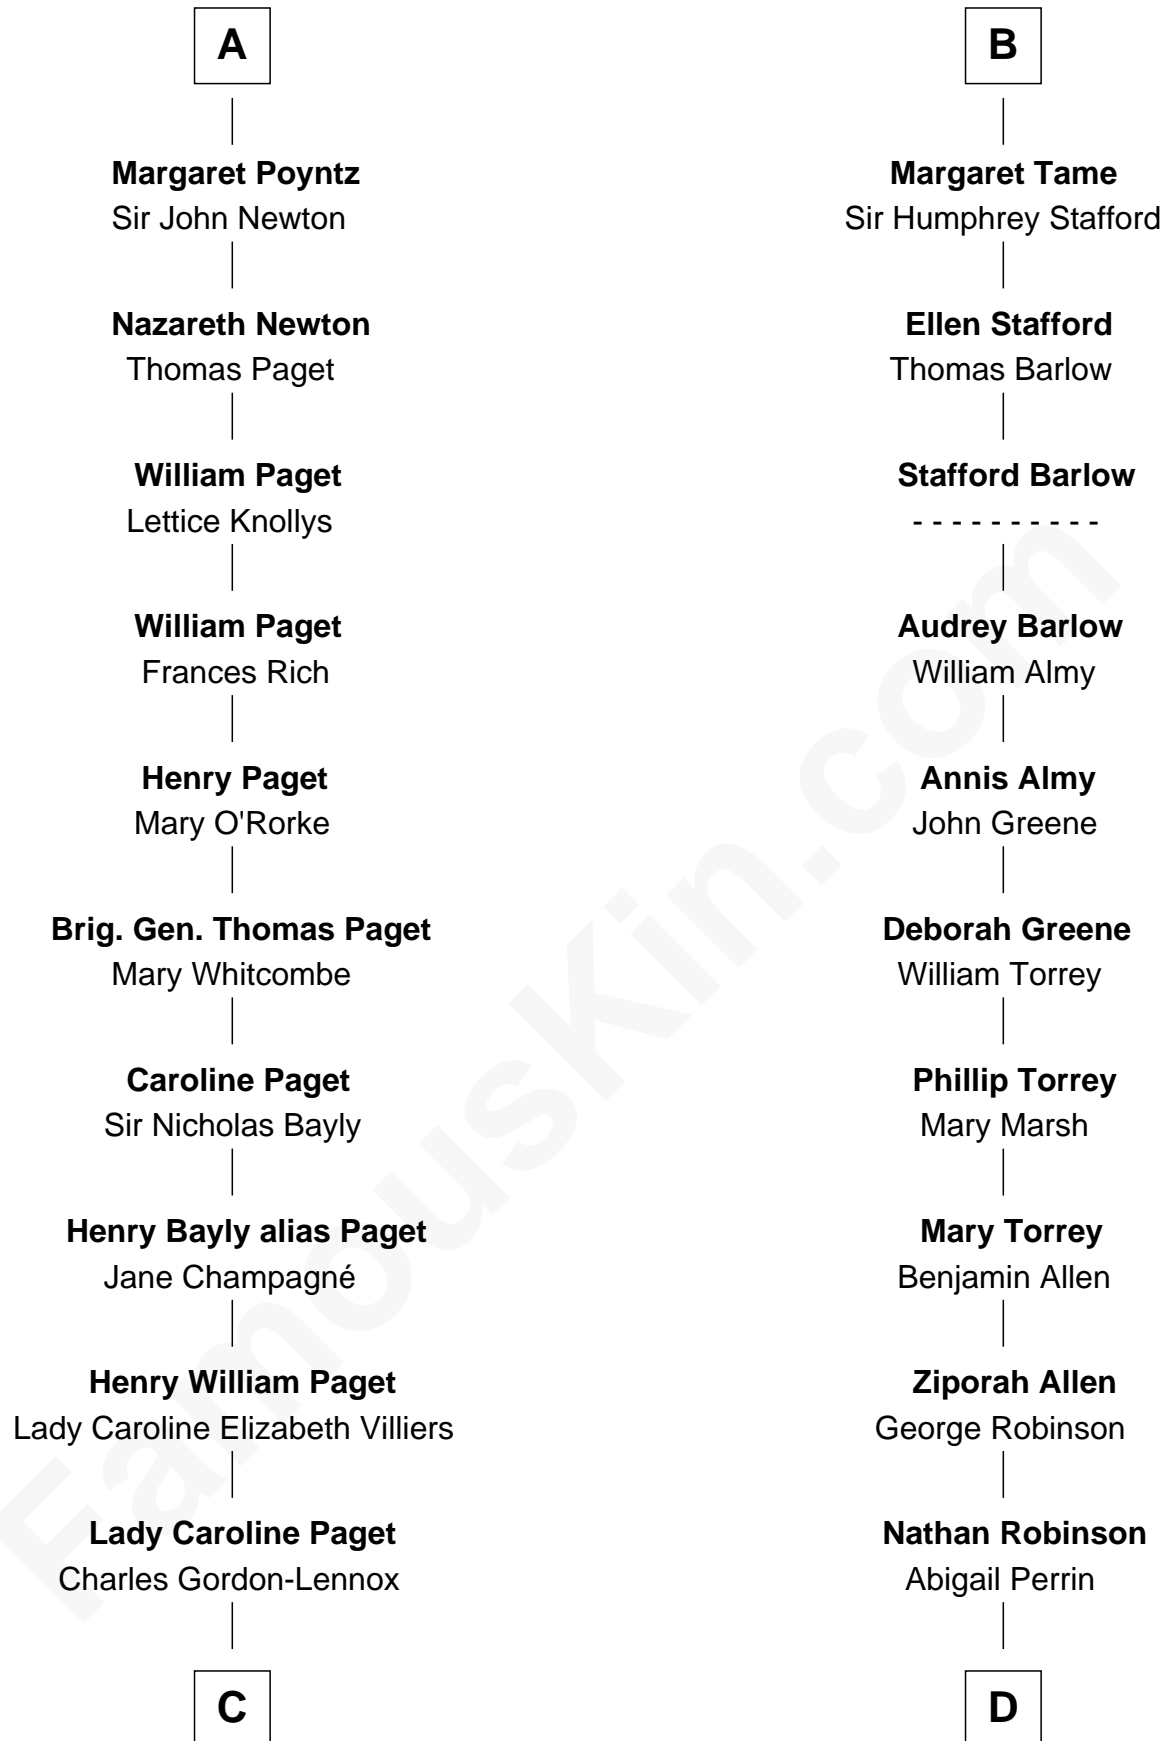

FamousKin.com Relationship Chart of

Princess Diana

Princess of Wales

21st cousin of

Raquel Welch

Movie Actress

Sir Hugh Poyntz

C

Cecilia Catherine Gordon-Lennox

Charles George Bingham

Rosalind Cecilia Caroline Bingham

James Albert Edward Hamilton

Cynthia Elinor Beatrix Hamilton

Albert Edward John Spencer

Edward John Spencer

Frances Ruth Burke Roche