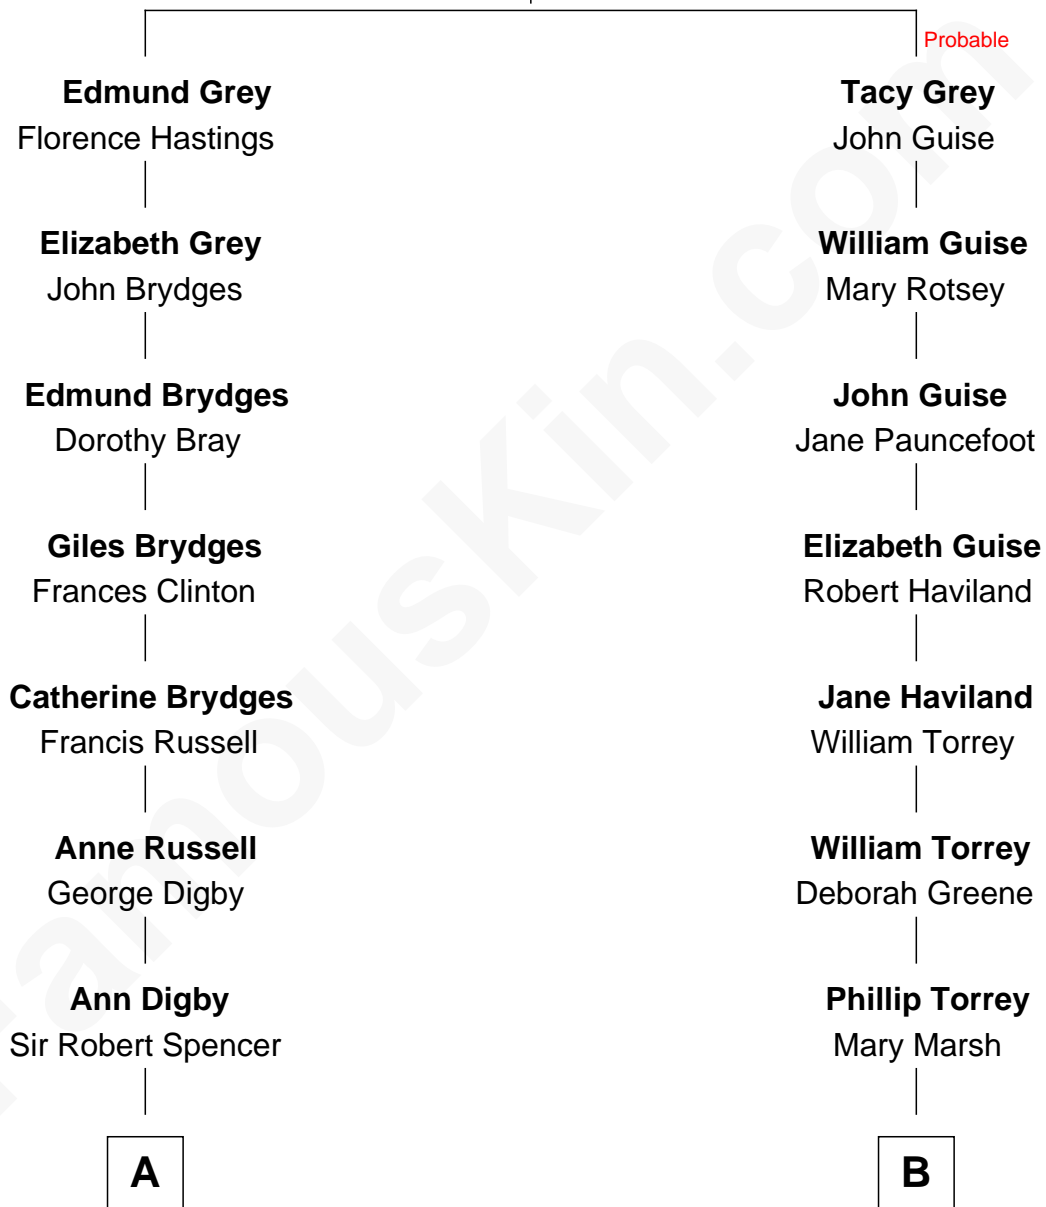

FamousKin.com Relationship Chart of

Princess Diana

Princess of Wales

14th cousin 1 time removed of

Raquel Welch

Movie Actress

Sir John Grey

Anne Grey

A

Sir Charles Spencer

Anne Churchill

John Spencer

Georgiana Carolina Carteret

John Spencer

Margaret Georgiana Poyntz

George John Spencer

Lavina Bingham

Frederick Spencer

Adelaide Horatia Elizabeth Seymour

Charles Robert Spencer

Margaret Baring

Albert Edward John Spencer

Cynthia Elinor Beatrix Hamilton

Edward John Spencer