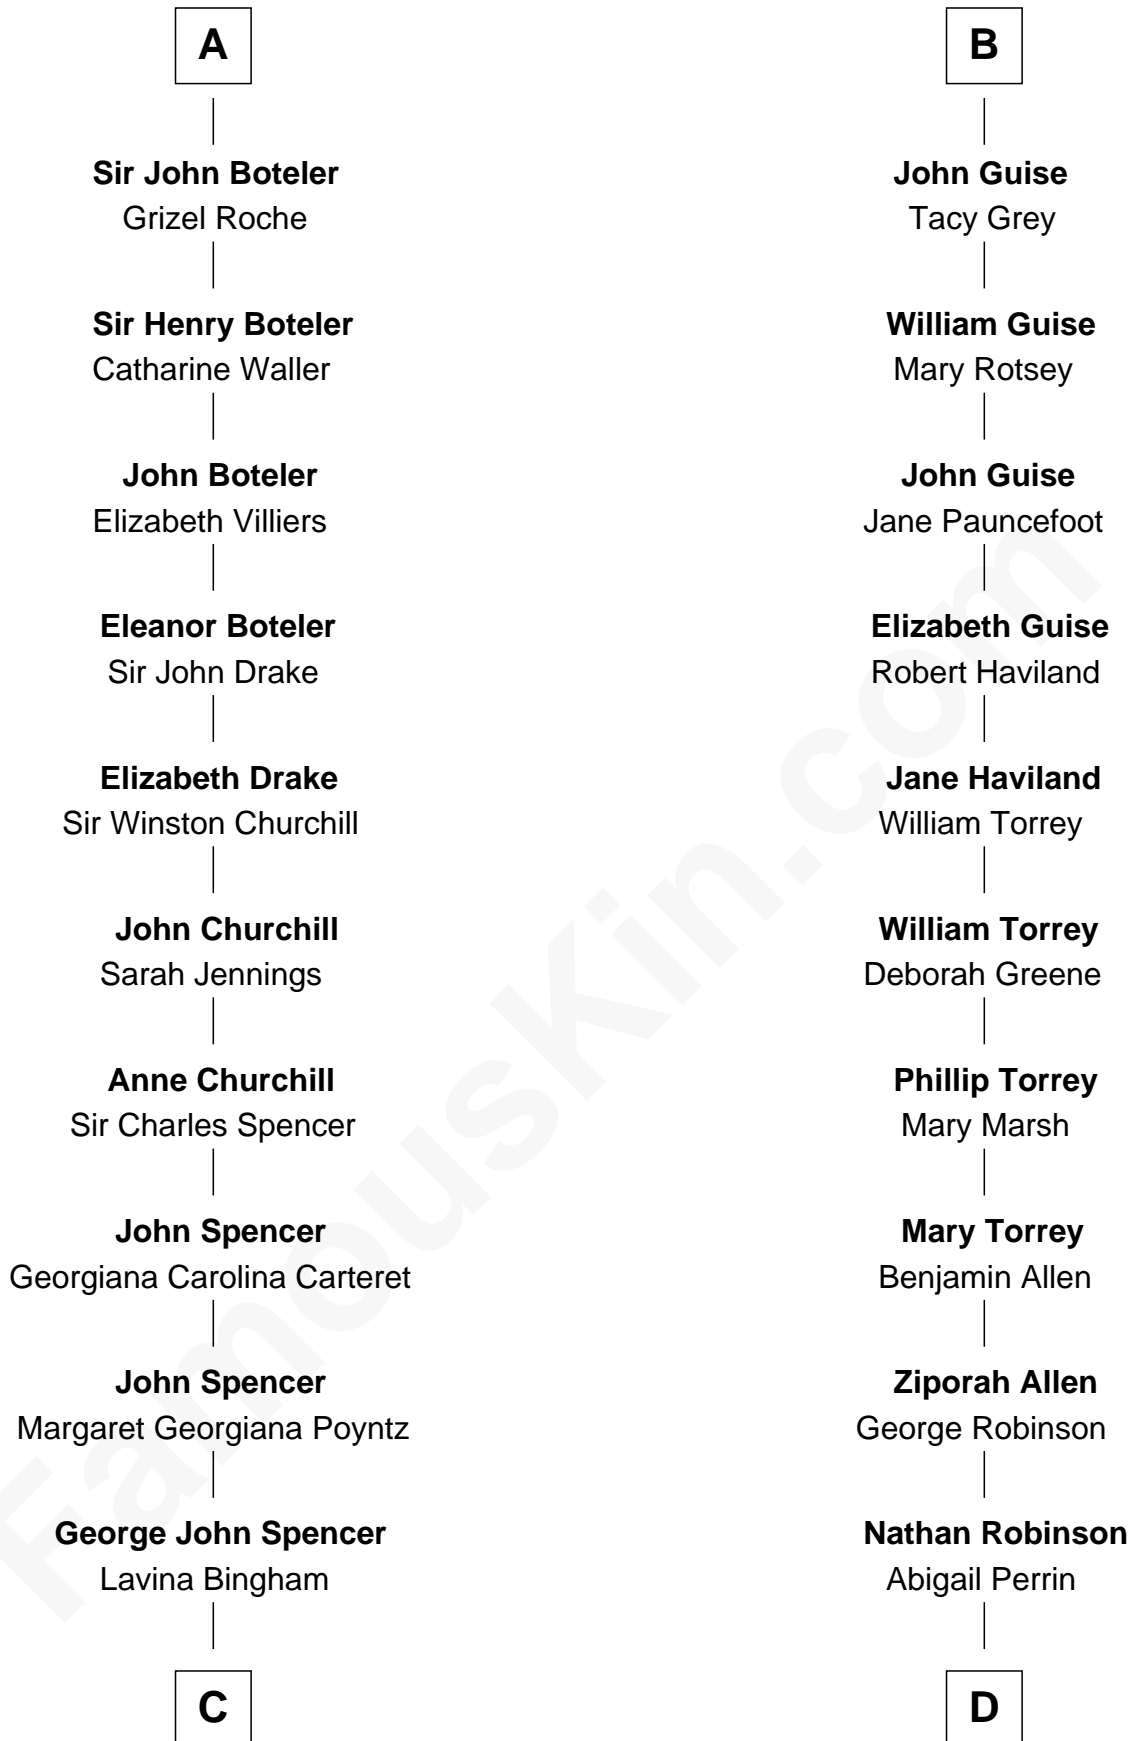

# FamousKin.com Relationship Chart of

**Princess Diana**

*Princess of Wales*

21st cousin of

**Raquel Welch**

*Movie Actress*

**C**

**Frederick Spencer**

Adelaide Horatia Elizabeth Seymour

**Charles Robert Spencer**

Margaret Baring

**Albert Edward John Spencer**

Cynthia Elinor Beatrix Hamilton

**Edward John Spencer**

Frances Ruth Burke Roche

**Princess Diana**