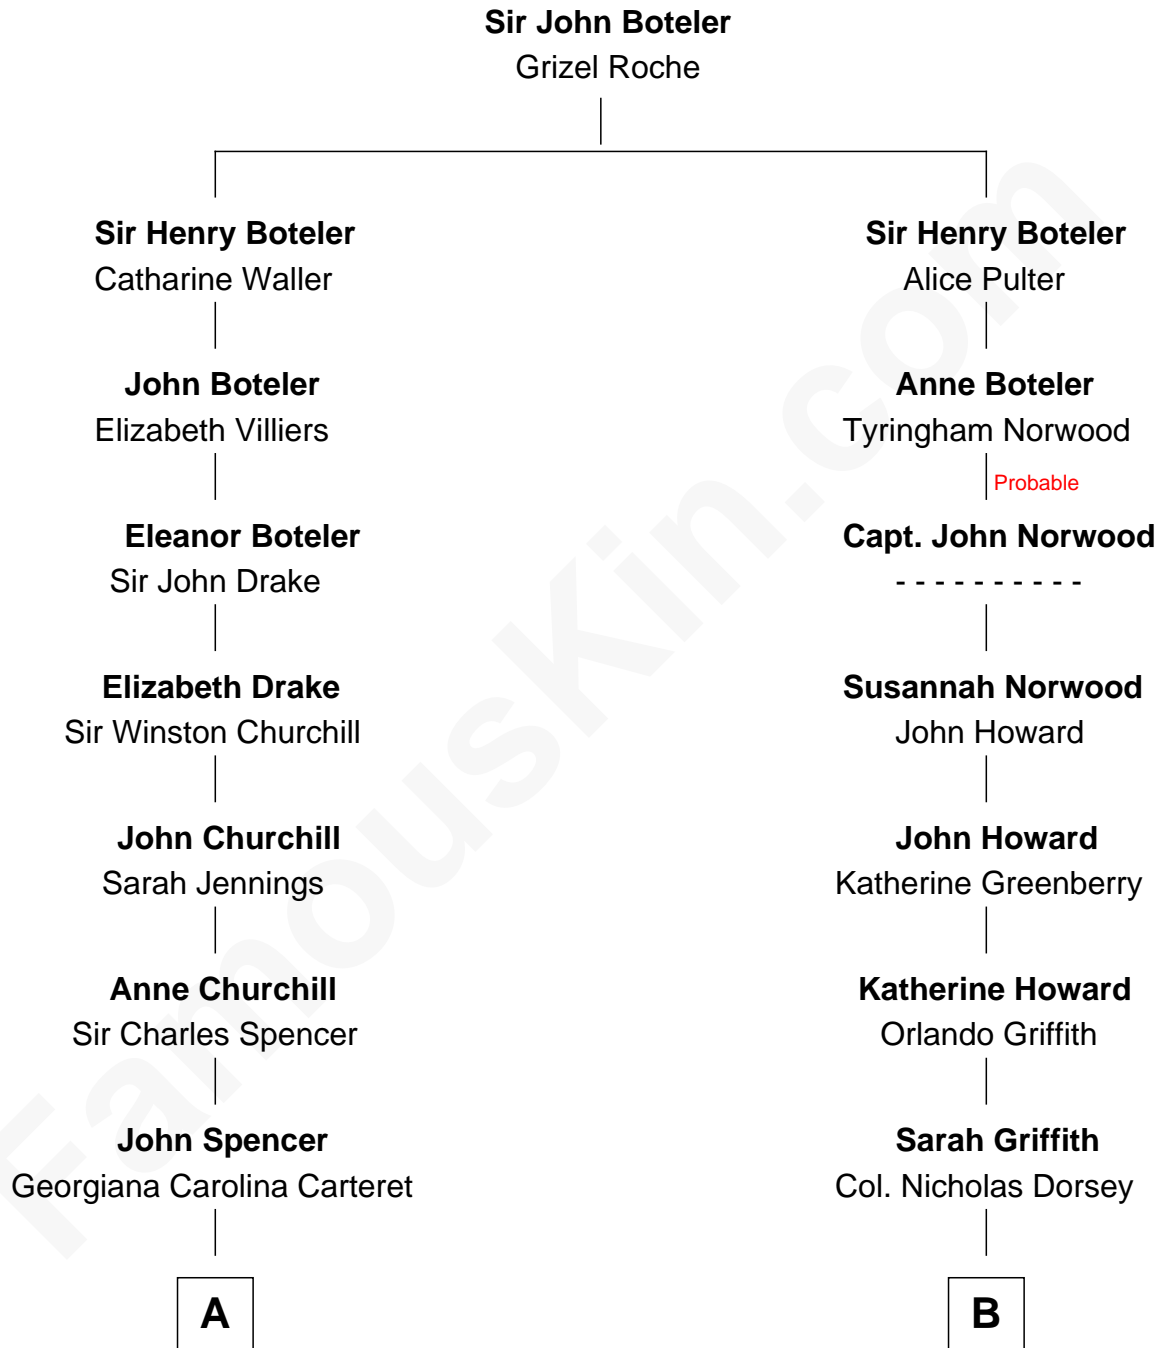

FamousKin.com

Relationship Chart of

Princess Diana

Princess of Wales

11th cousin 2 times removed of

Jesse James
Outlaw, Bank Robber, Murderer

A

John Spencer
Margaret Georgiana Poyntz

George John Spencer
Lavina Bingham

Frederick Spencer
Adelaide Horatia Elizabeth Seymour

Charles Robert Spencer
Margaret Baring

Albert Edward John Spencer
Cynthia Elinor Beatrix Hamilton

Edward John Spencer
Frances Ruth Burke Roche

Princess Diana
Princess of Wales

B

Rachel Dorsey
Anthony Lindsay

Anthony Lindsay
Ailsey Cole

Sarah Lindsay
James Cole

Zerelda Elizabeth Cole
Robert Sallee James

Jesse James
Outlaw, Bank Robber, Murderer