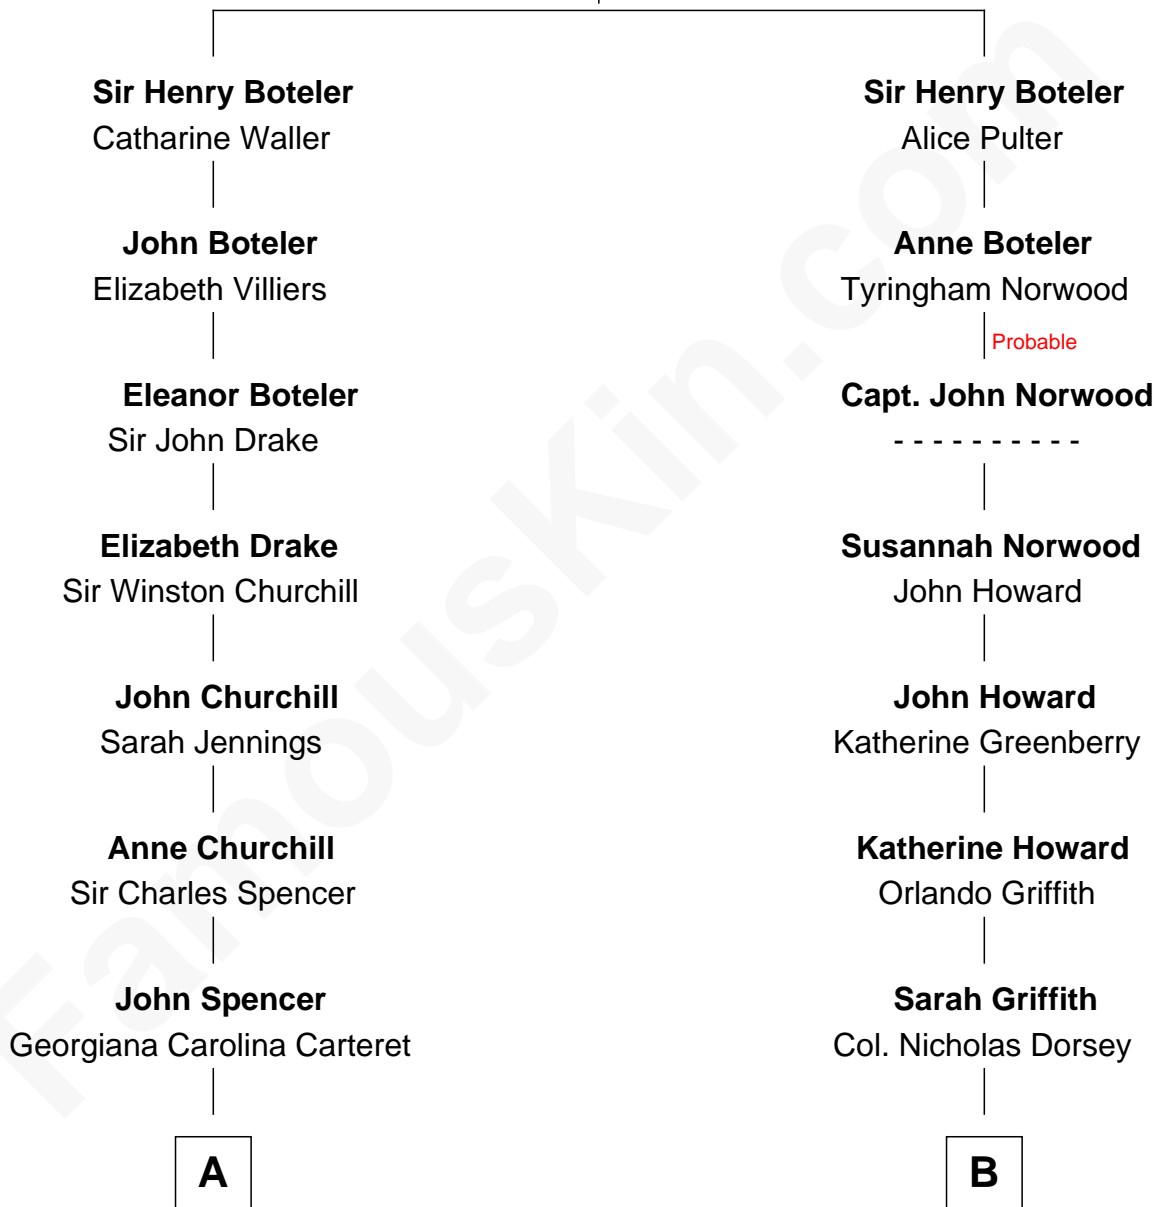

# FamousKin.com Relationship Chart of

**Princess Diana**

*Princess of Wales*

11th cousin 2 times removed of

**Vachel Lindsay**

*American Poet*

**Sir John Boteler**

Grizel Roche

**A**

**John Spencer**  
Margaret Georgiana Poyntz

**George John Spencer**  
Lavina Bingham

**Frederick Spencer**  
Adelaide Horatia Elizabeth Seymour

**Charles Robert Spencer**  
Margaret Baring

**Albert Edward John Spencer**  
Cynthia Elinor Beatrix Hamilton

**Edward John Spencer**  
Frances Ruth Burke Roche

**Princess Diana**  
*Princess of Wales*

**B**

**Rachel Dorsey**  
Anthony Lindsay

**Vachel Lindsay**  
Mary Anna Quisenberry

**Nicholas Lindsay**  
Martha Ann Cane