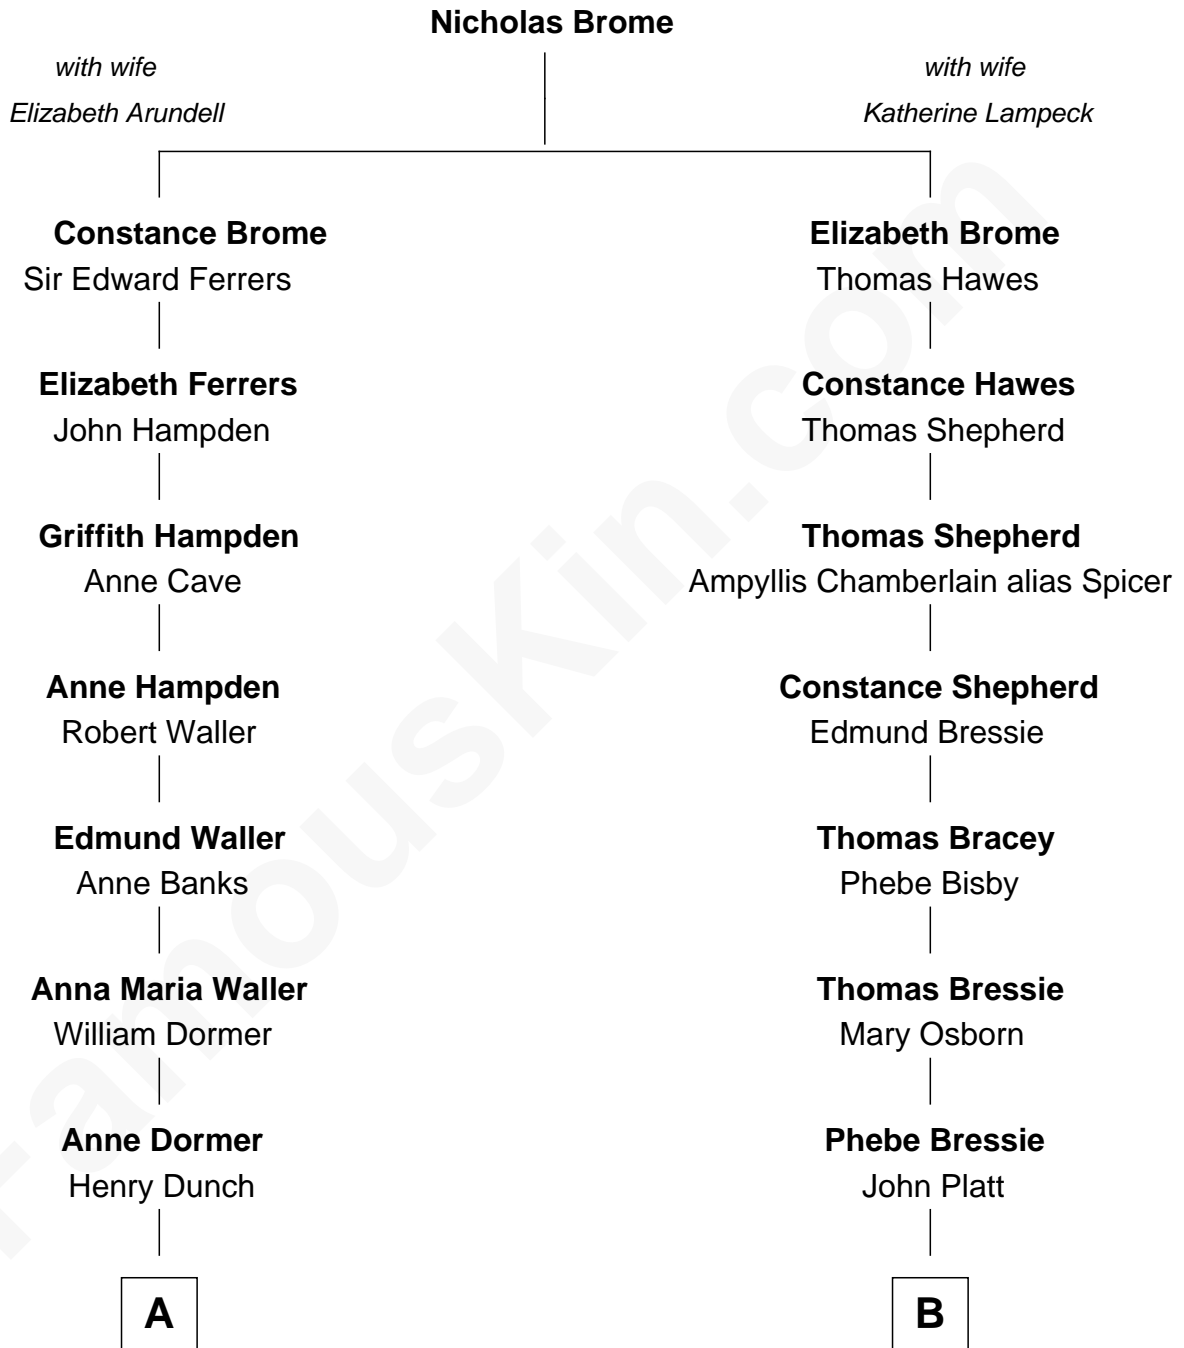

FamousKin.com
Relationship Chart of
Princess Diana
Princess of Wales

12th cousin 4 times removed of

Helen (Herron) Taft
First Lady of President William H. Taft

A

Elizabeth Dunch

Sir Cecil Bishopp

Sir Cecil Bishopp

Anne Boscawen

Anne Bishopp

Robert Brudenell

Robert Brudenell

Penelope Anne Cooke

Anne Brudenell

George Charles Bingham

Charles George Bingham